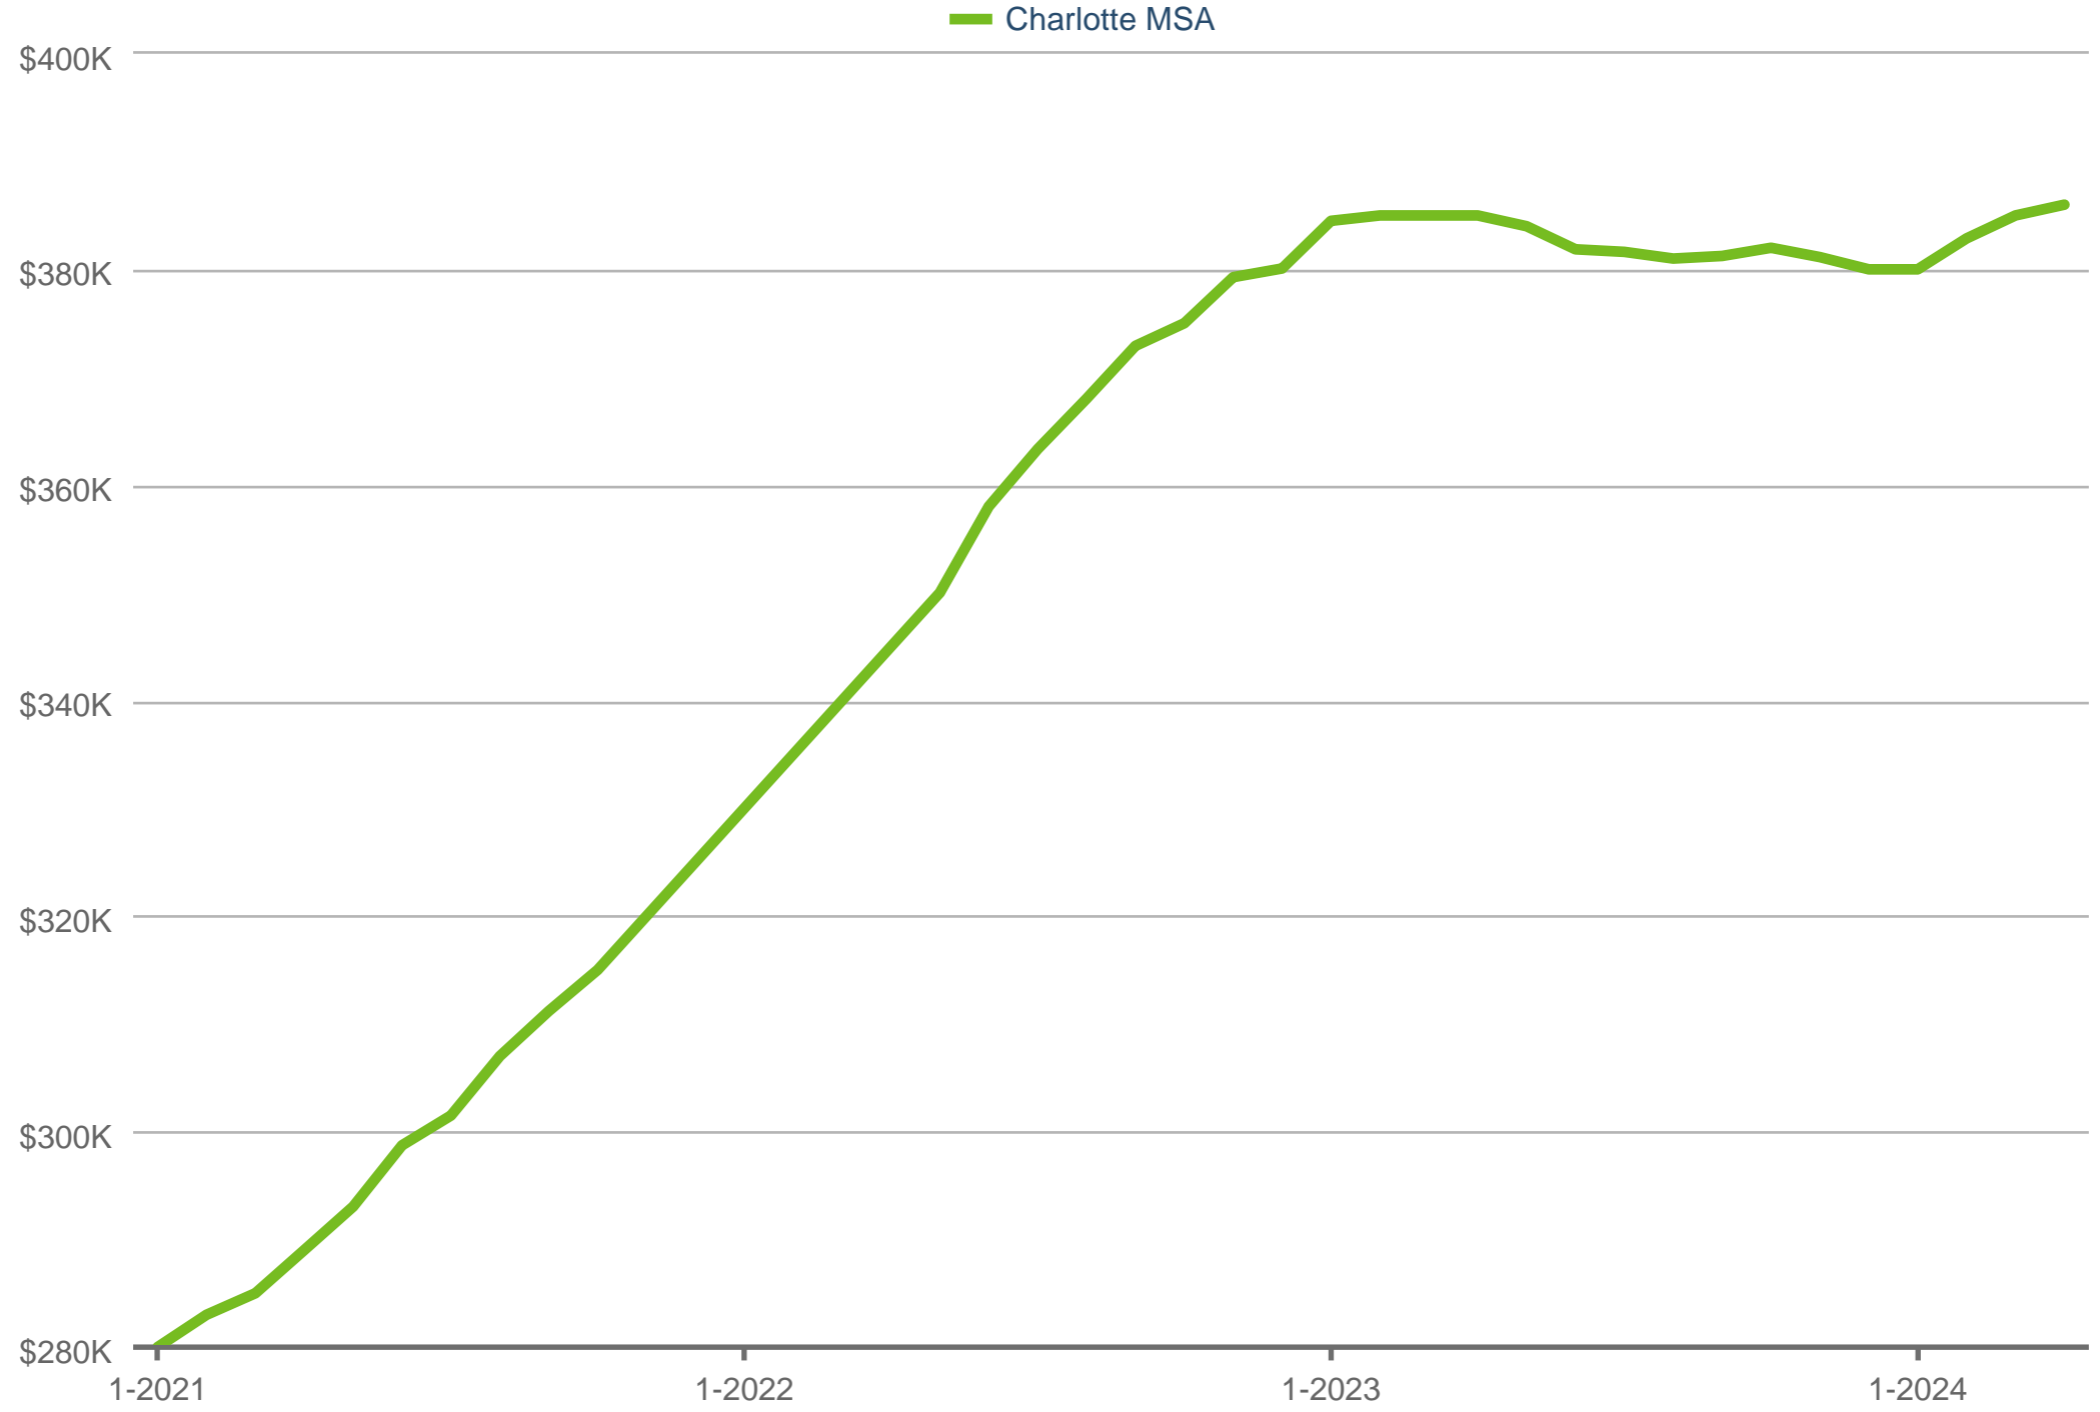

Christen Ripoli
 EXP Realty LLC Ballantyne

Phone: 980.239.7872
christen.ripoli@gmail.com
christenripoli.com/

Follow Your Heart Home

Median Sales Price

Charlotte MSA

Each data point is 12 months of activity. Data is from May 17, 2024.