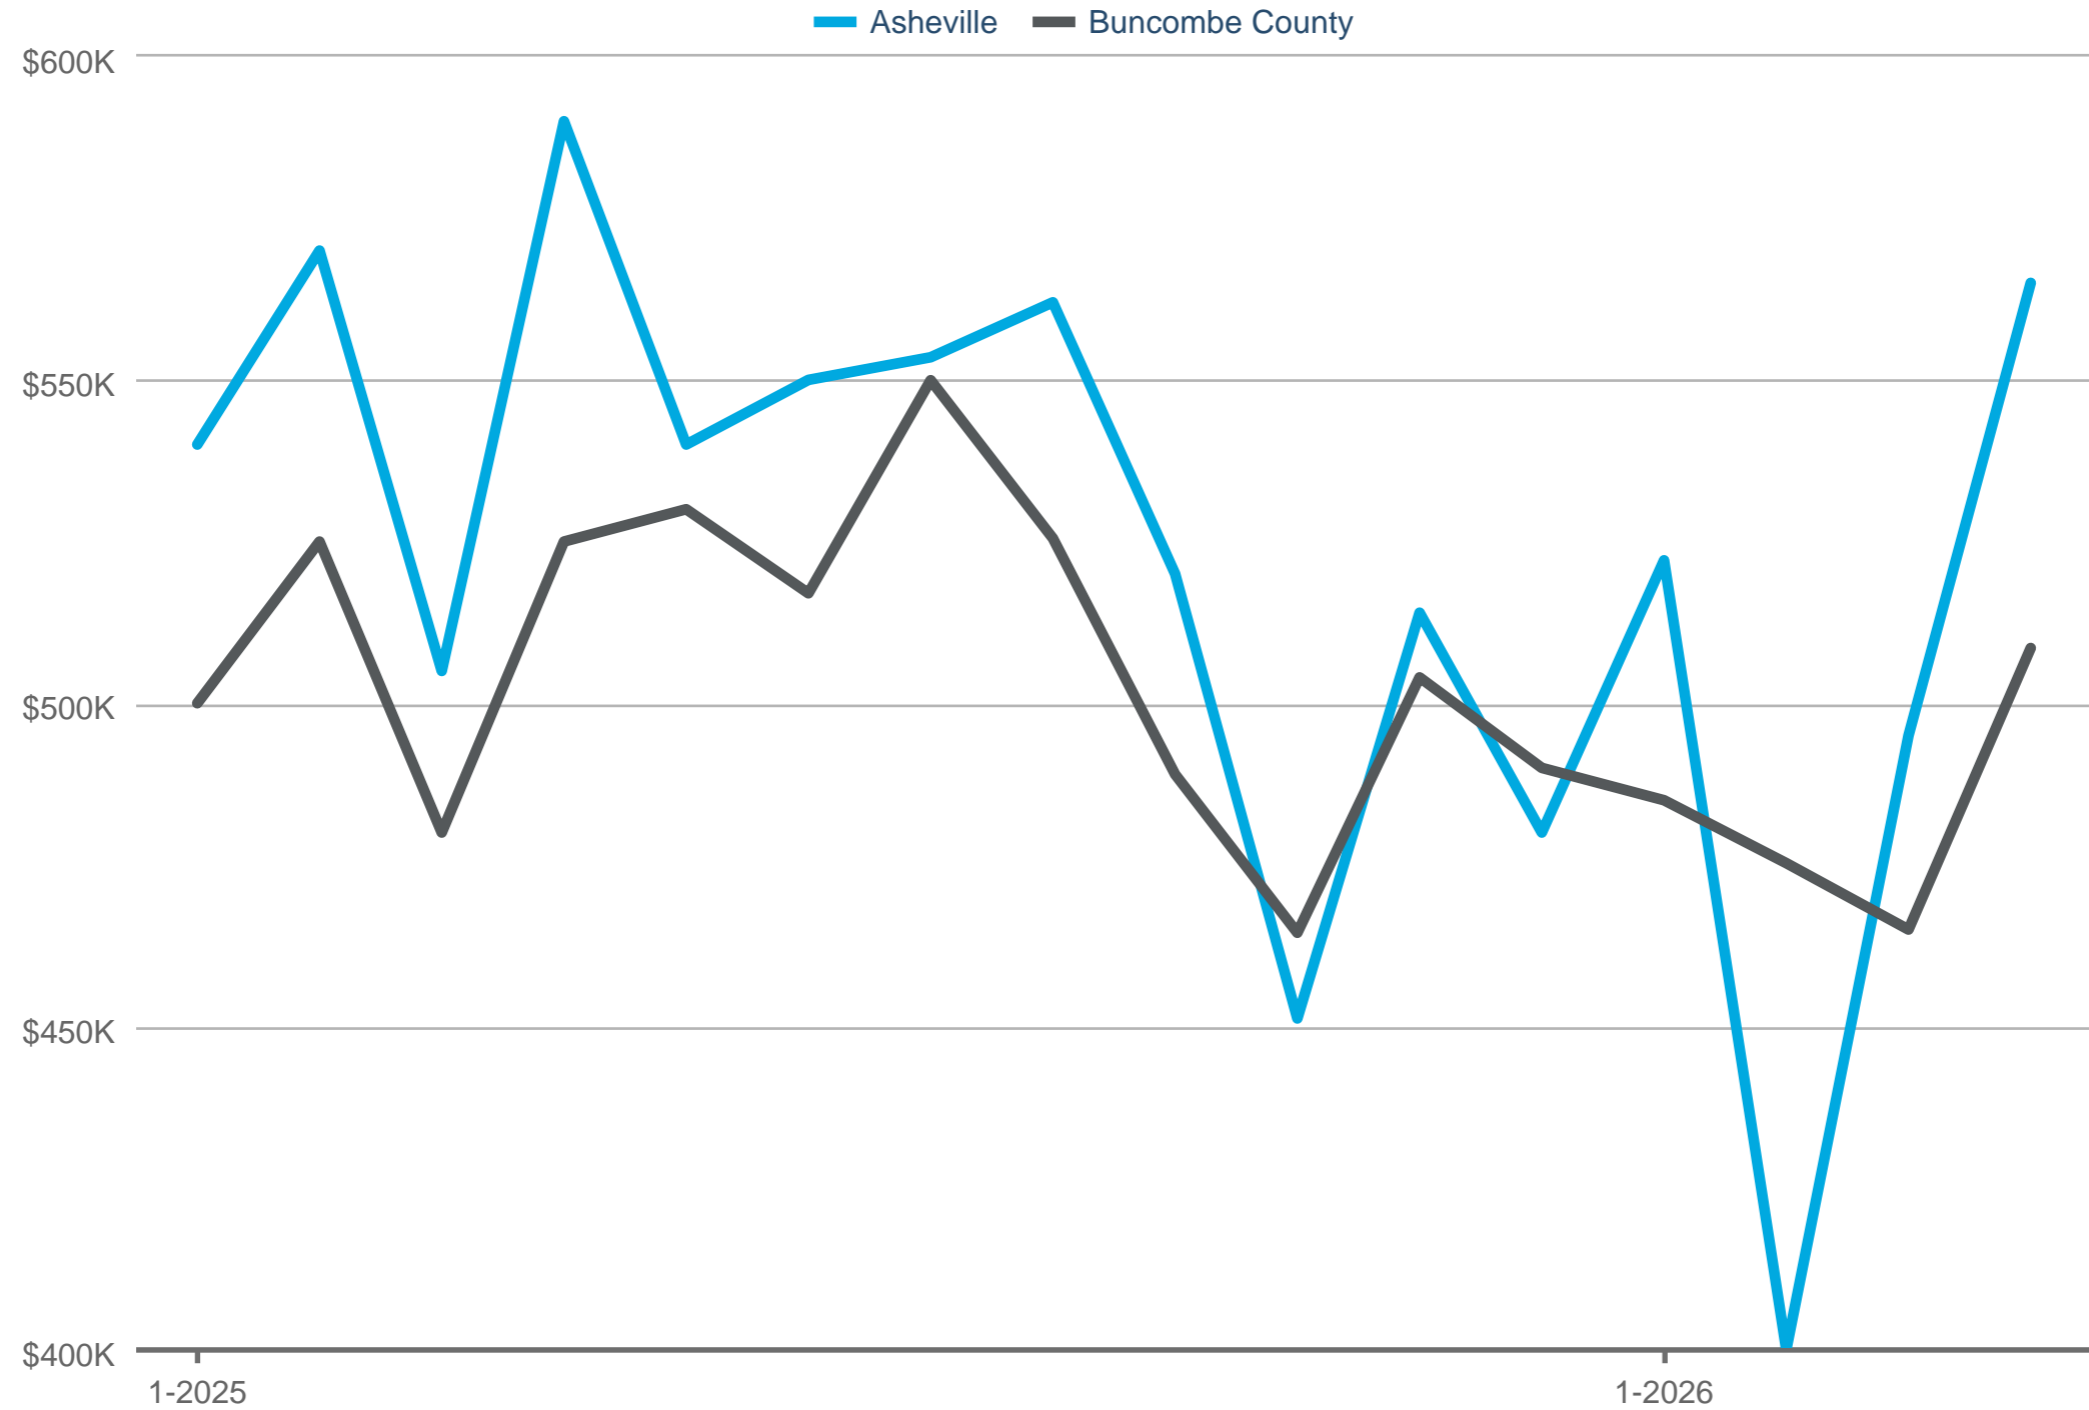

Median Sales Price

Asheville & Buncombe County: Single-Family

Each data point is one month of activity. Data is from May 10, 2026.