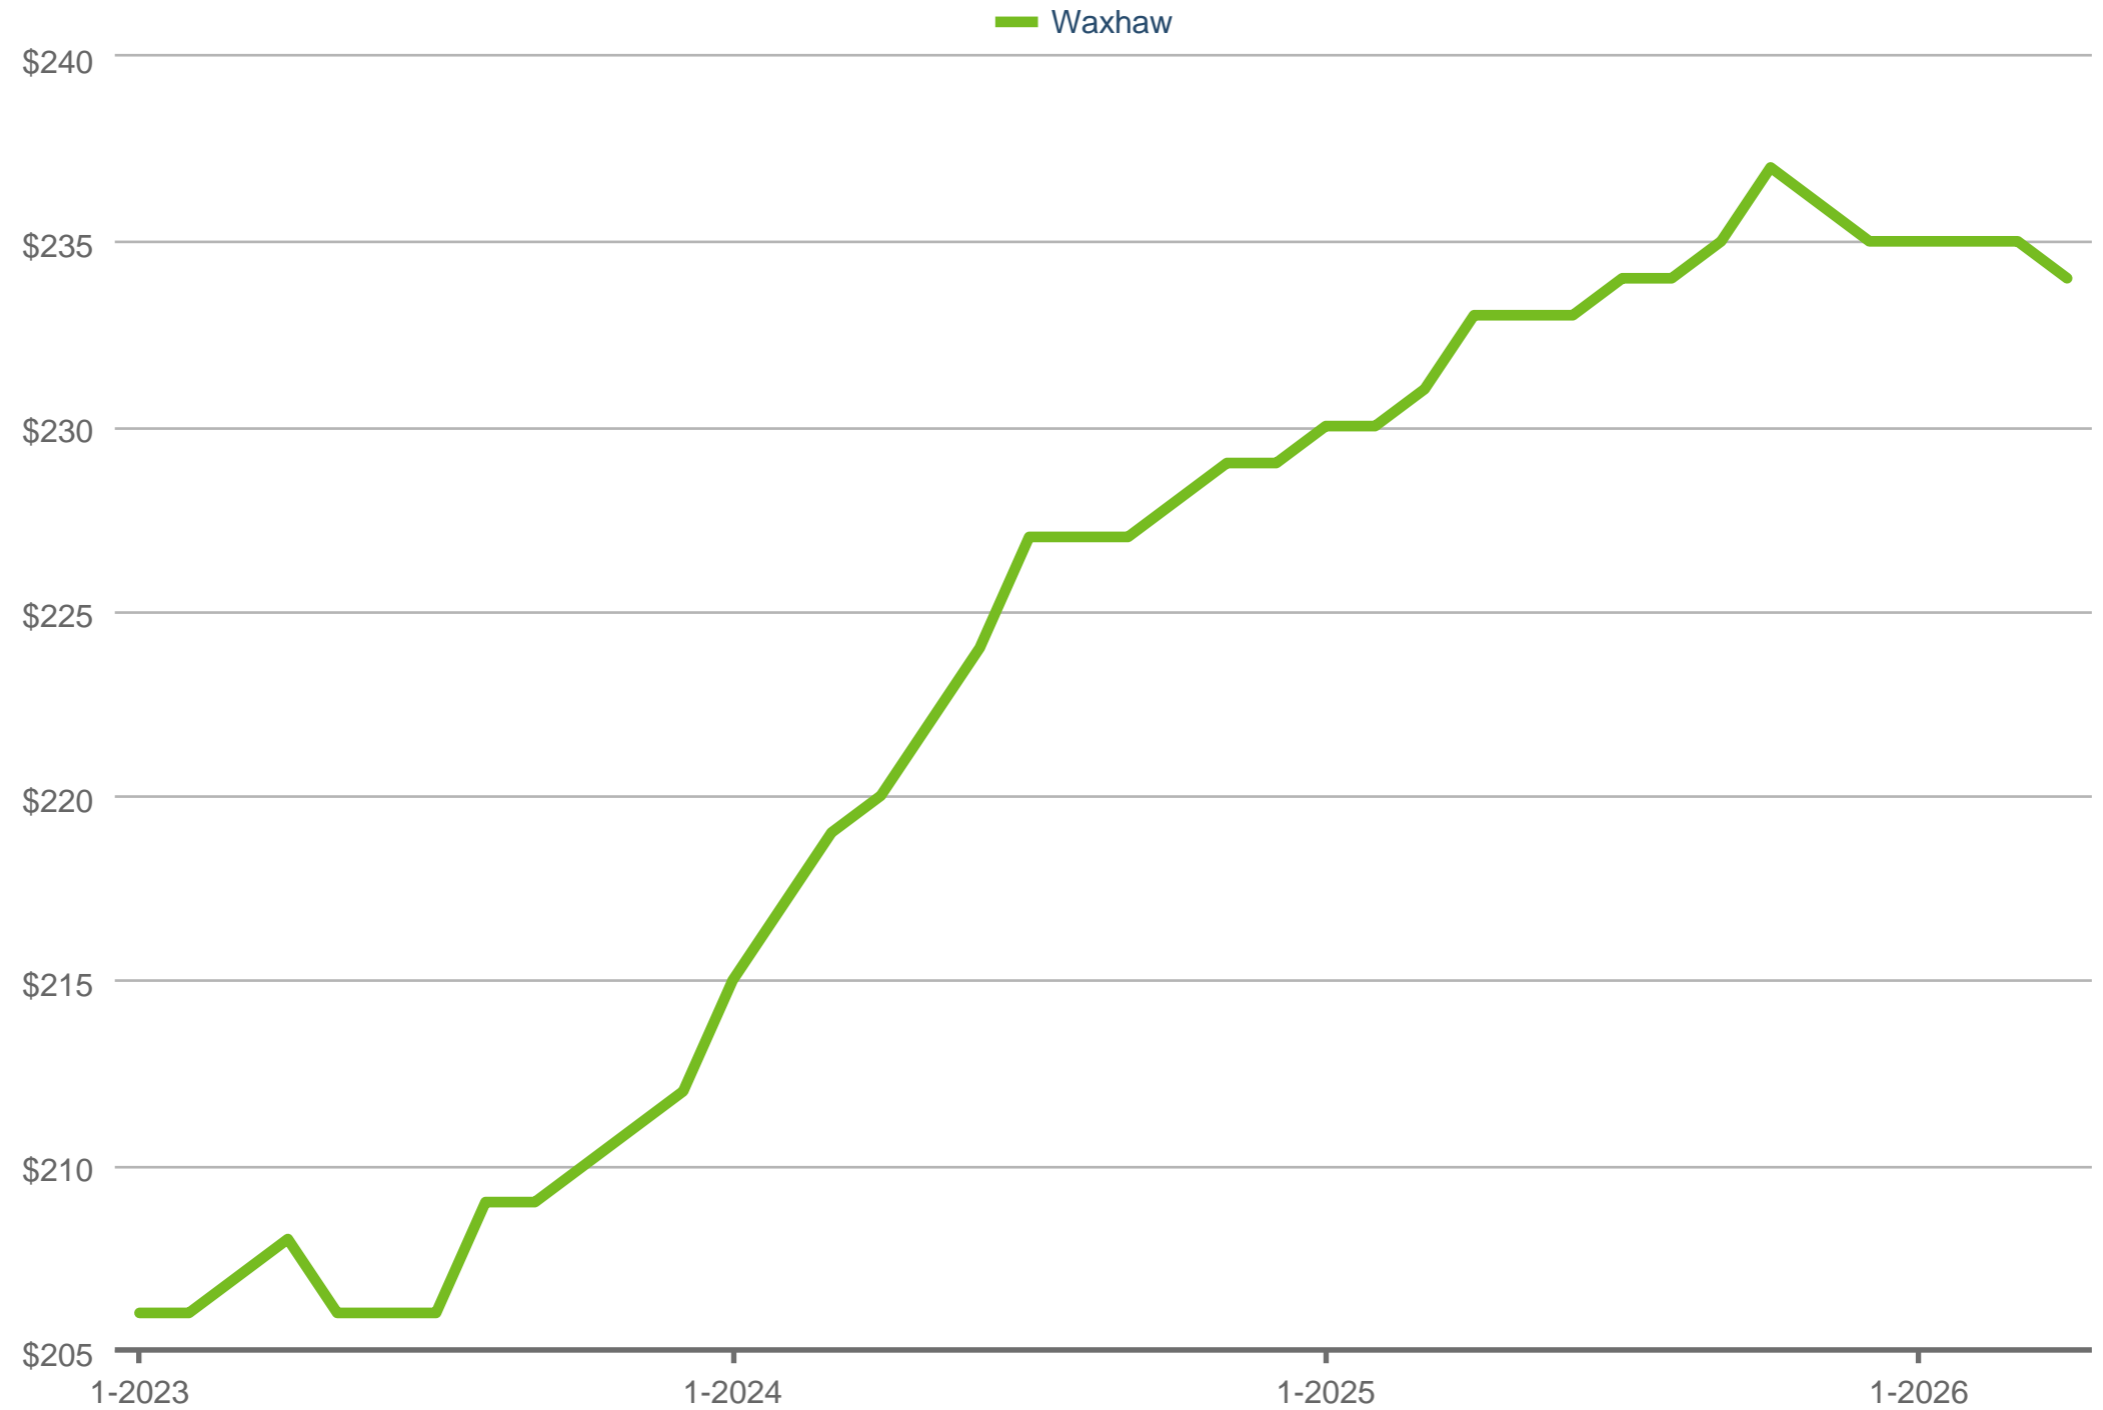

### Median Price Per Square Foot

Waxhaw

Each data point is 12 months of activity. Data is from May 7, 2026.

All data from CanopyMLS. Report provided by Charlotte Regional Realtor® Association. Data deemed reliable, but not guaranteed. SAM © 2026 ShowingTime Plus, LLC.