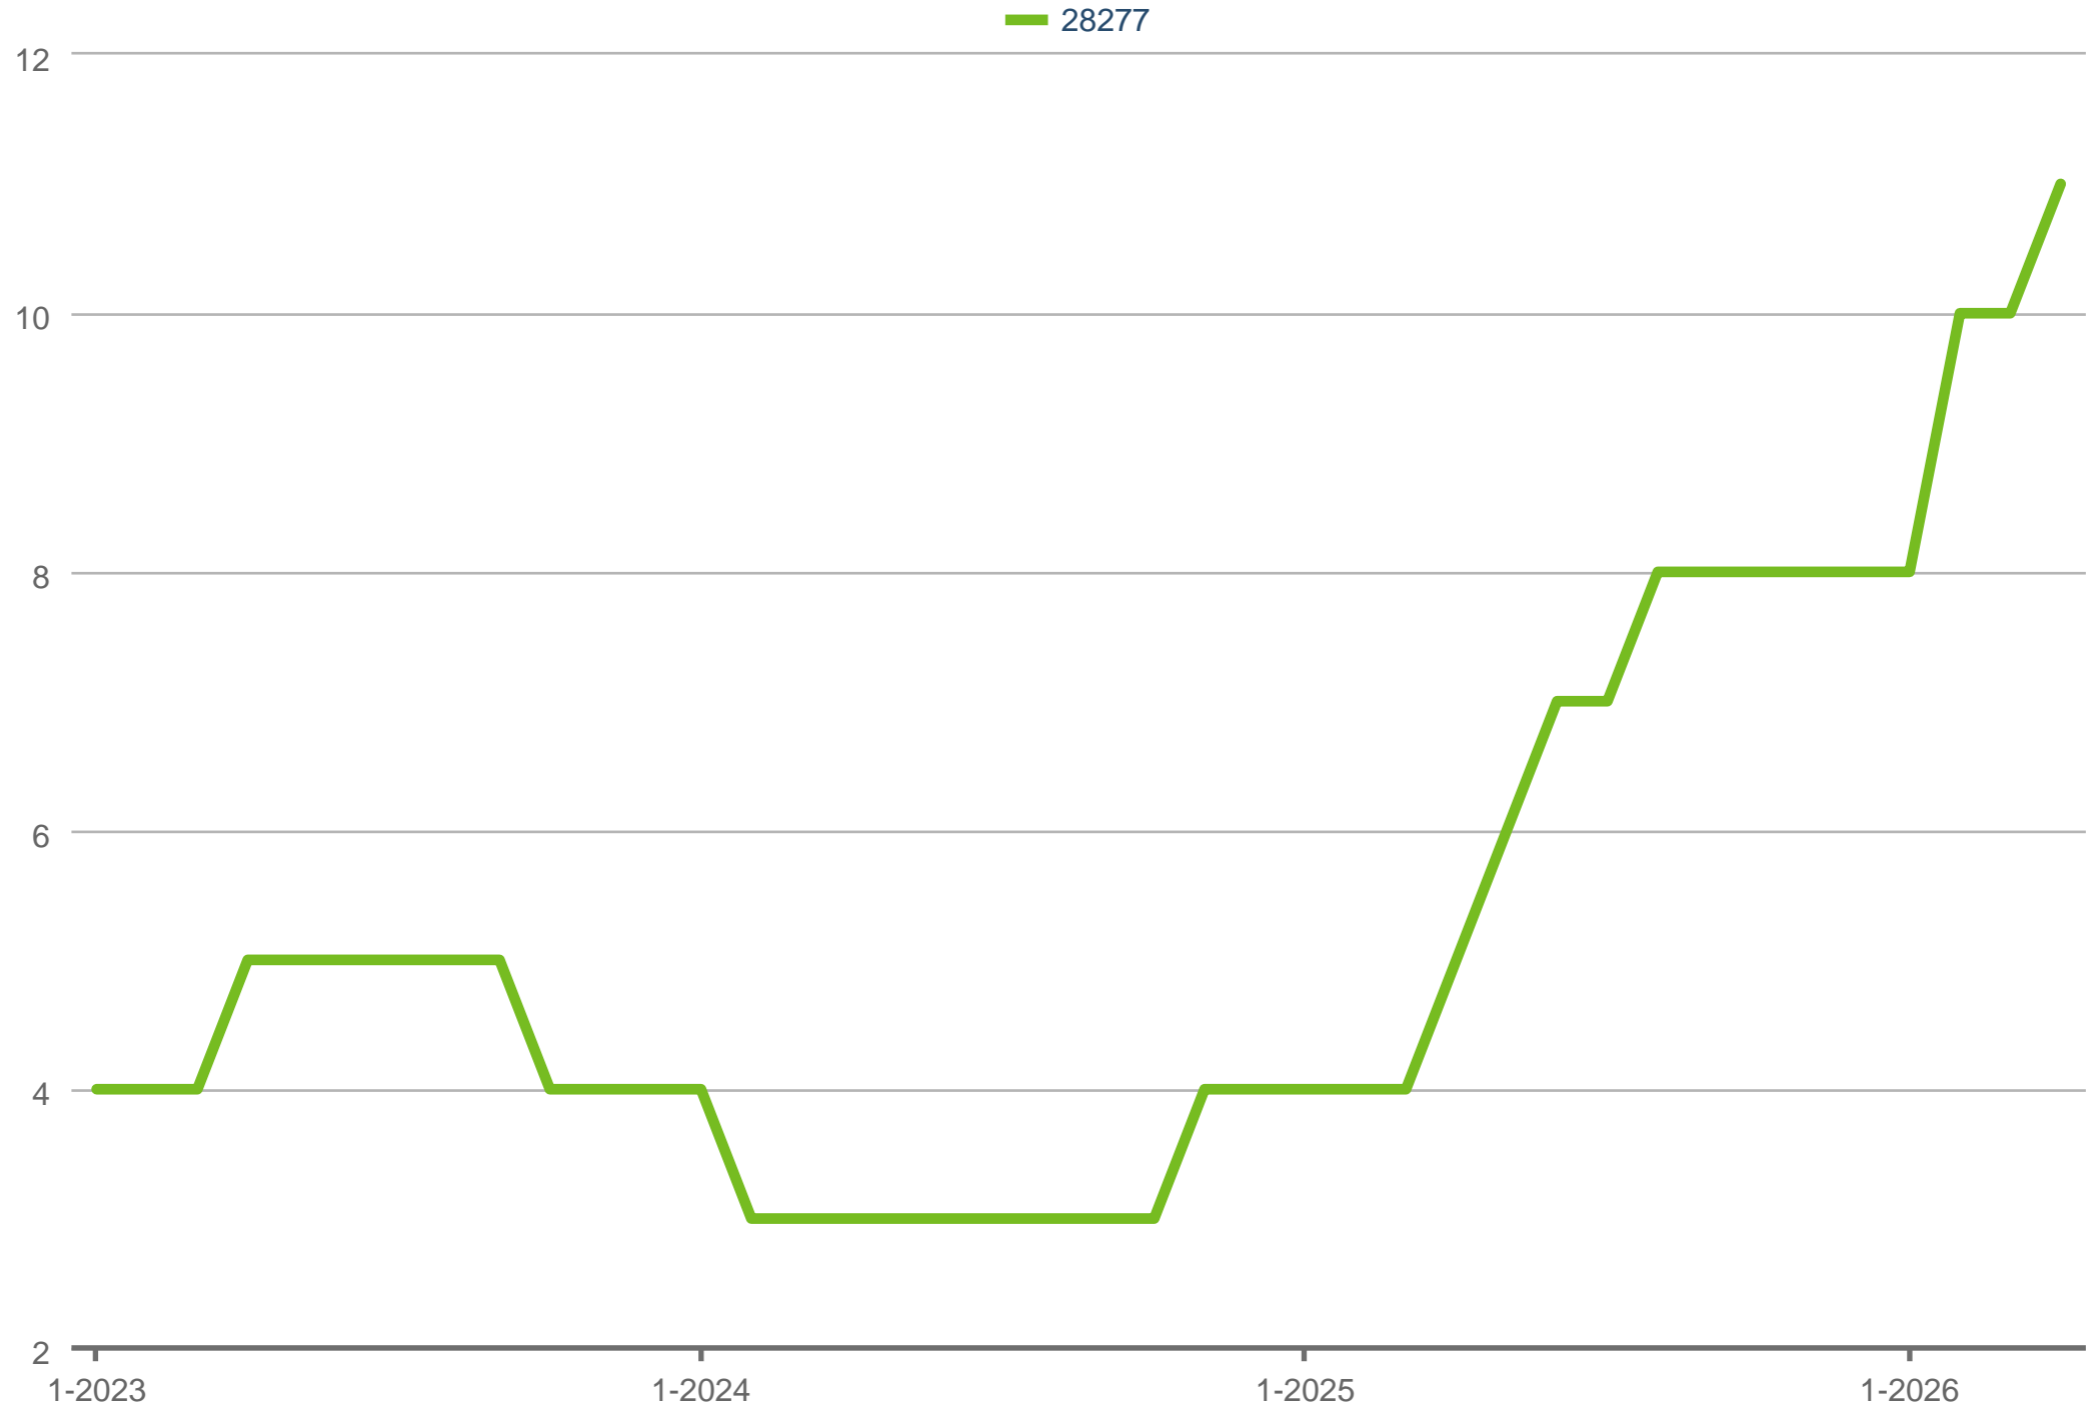

Tiffany Johannes
Charlotte Home Experts

Phone: 704-301-7404
tiffany@cltexperts.com

Median Days on Market

Each data point is 12 months of activity. Data is from May 7, 2026.

All data from CanopyMLS. Report provided by Charlotte Regional Realtor® Association. Data deemed reliable, but not guaranteed. SAM © 2026 ShowingTime Plus, LLC.