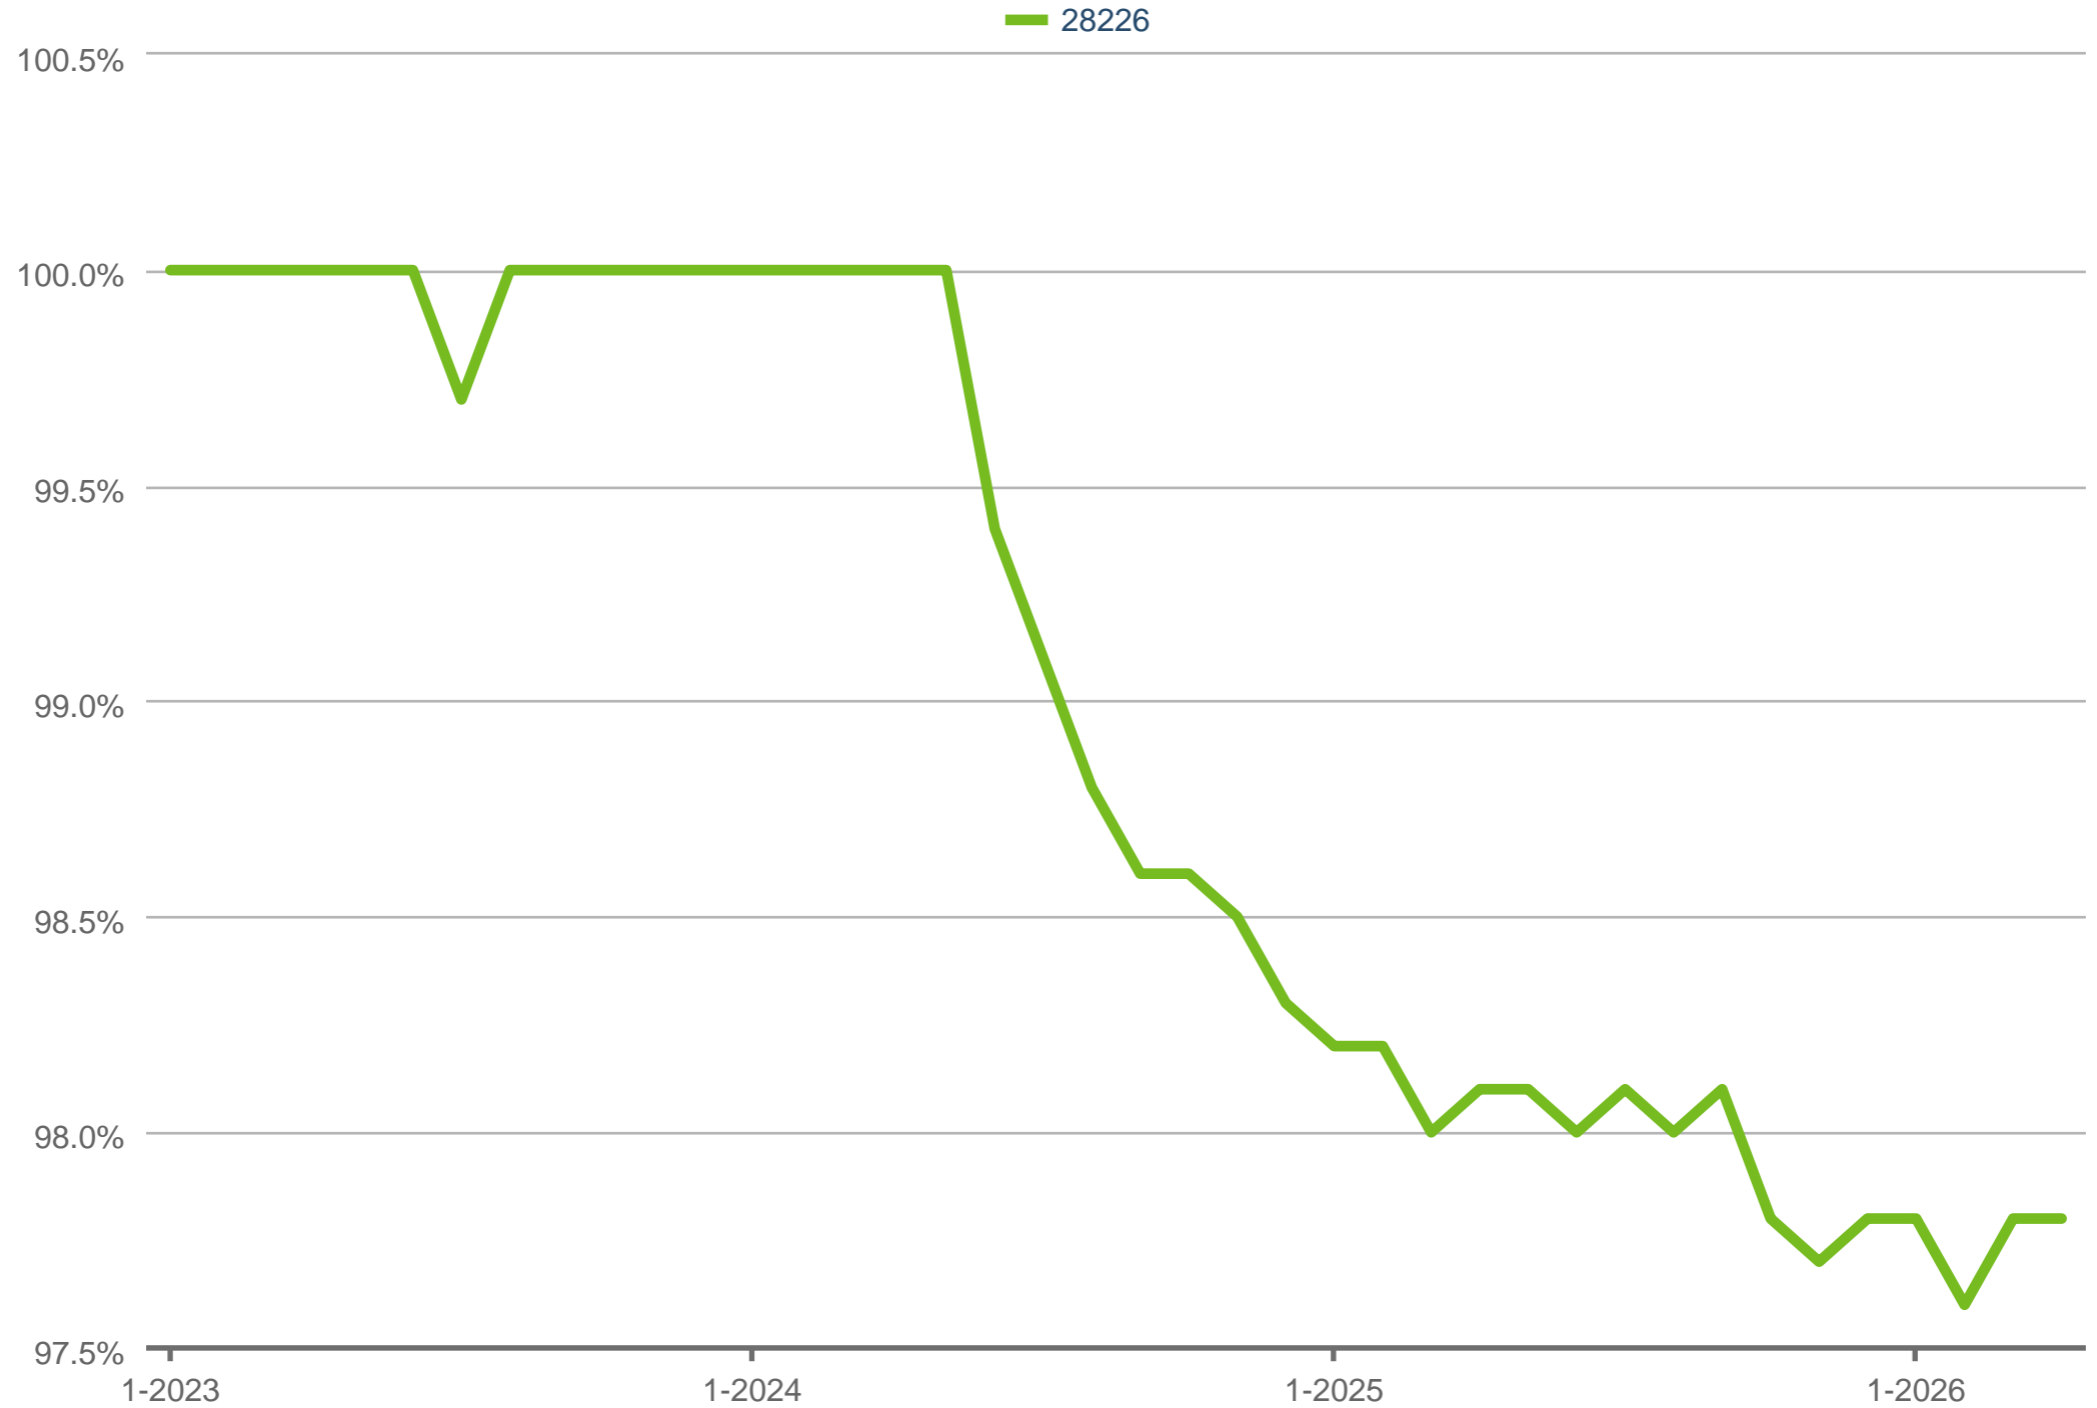

Tiffany Johannes
Charlotte Home Experts

Phone: 704-301-7404
tiffany@cltexperts.com

Median Percent of Original Price

Each data point is 12 months of activity. Data is from May 7, 2026.

All data from CanopyMLS. Report provided by Charlotte Regional Realtor® Association. Data deemed reliable, but not guaranteed. SAM © 2026 ShowingTime Plus, LLC.