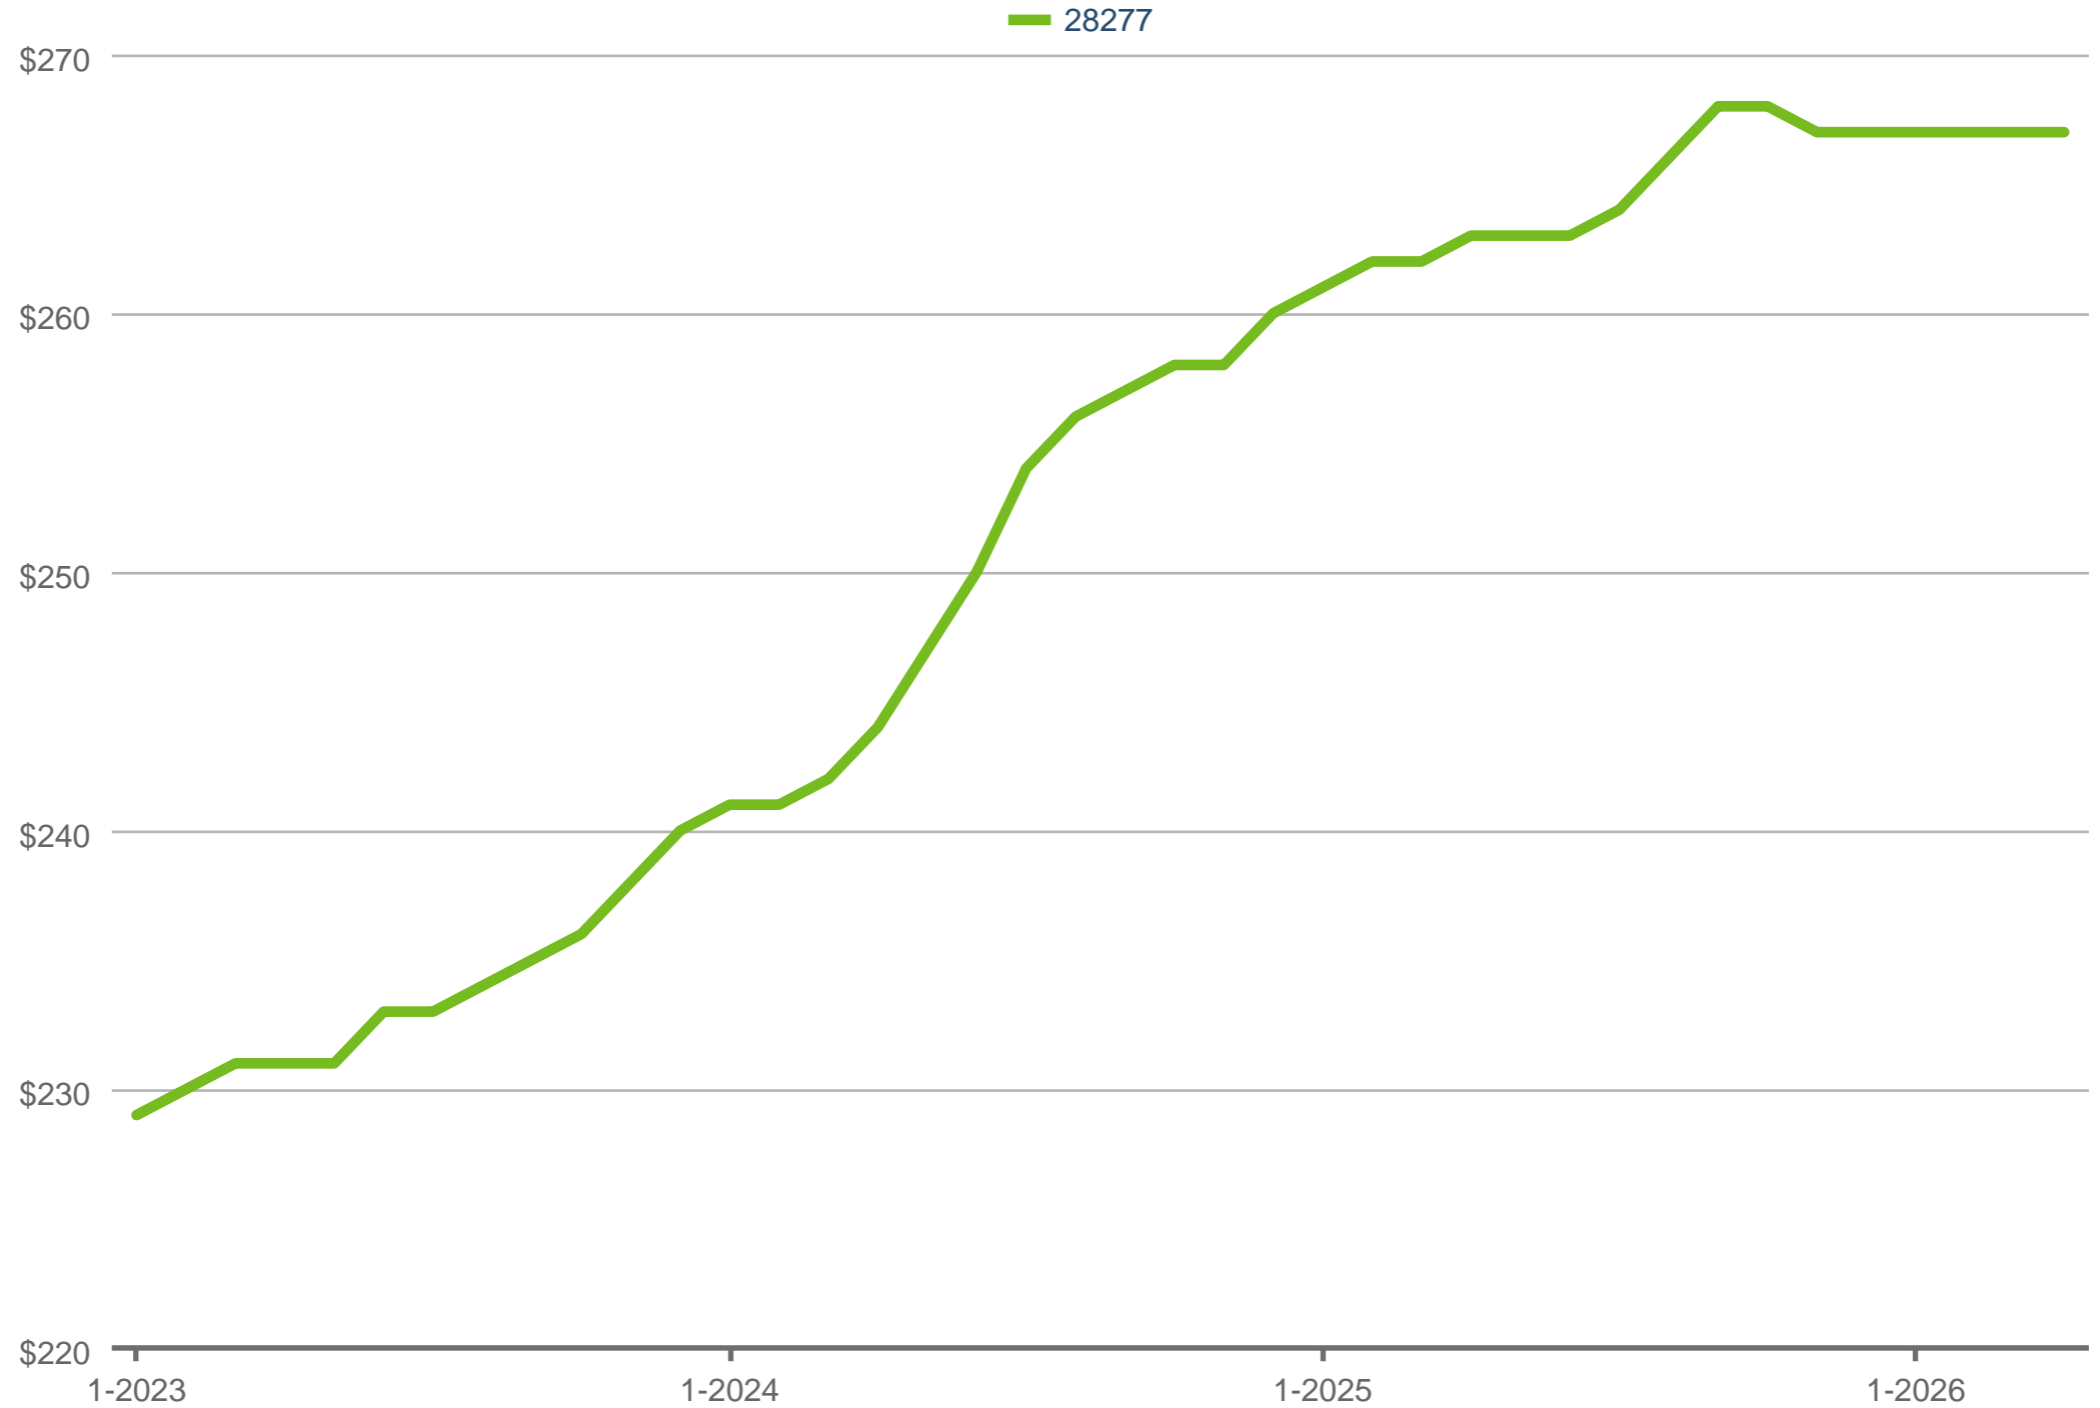

Tiffany Johannes
Charlotte Home Experts

Phone: 704-301-7404
tiffany@cltexperts.com

Median Price Per Square Foot

Each data point is 12 months of activity. Data is from May 7, 2026.

All data from CanopyMLS. Report provided by Charlotte Regional Realtor® Association. Data deemed reliable, but not guaranteed. SAM © 2026 ShowingTime Plus, LLC.