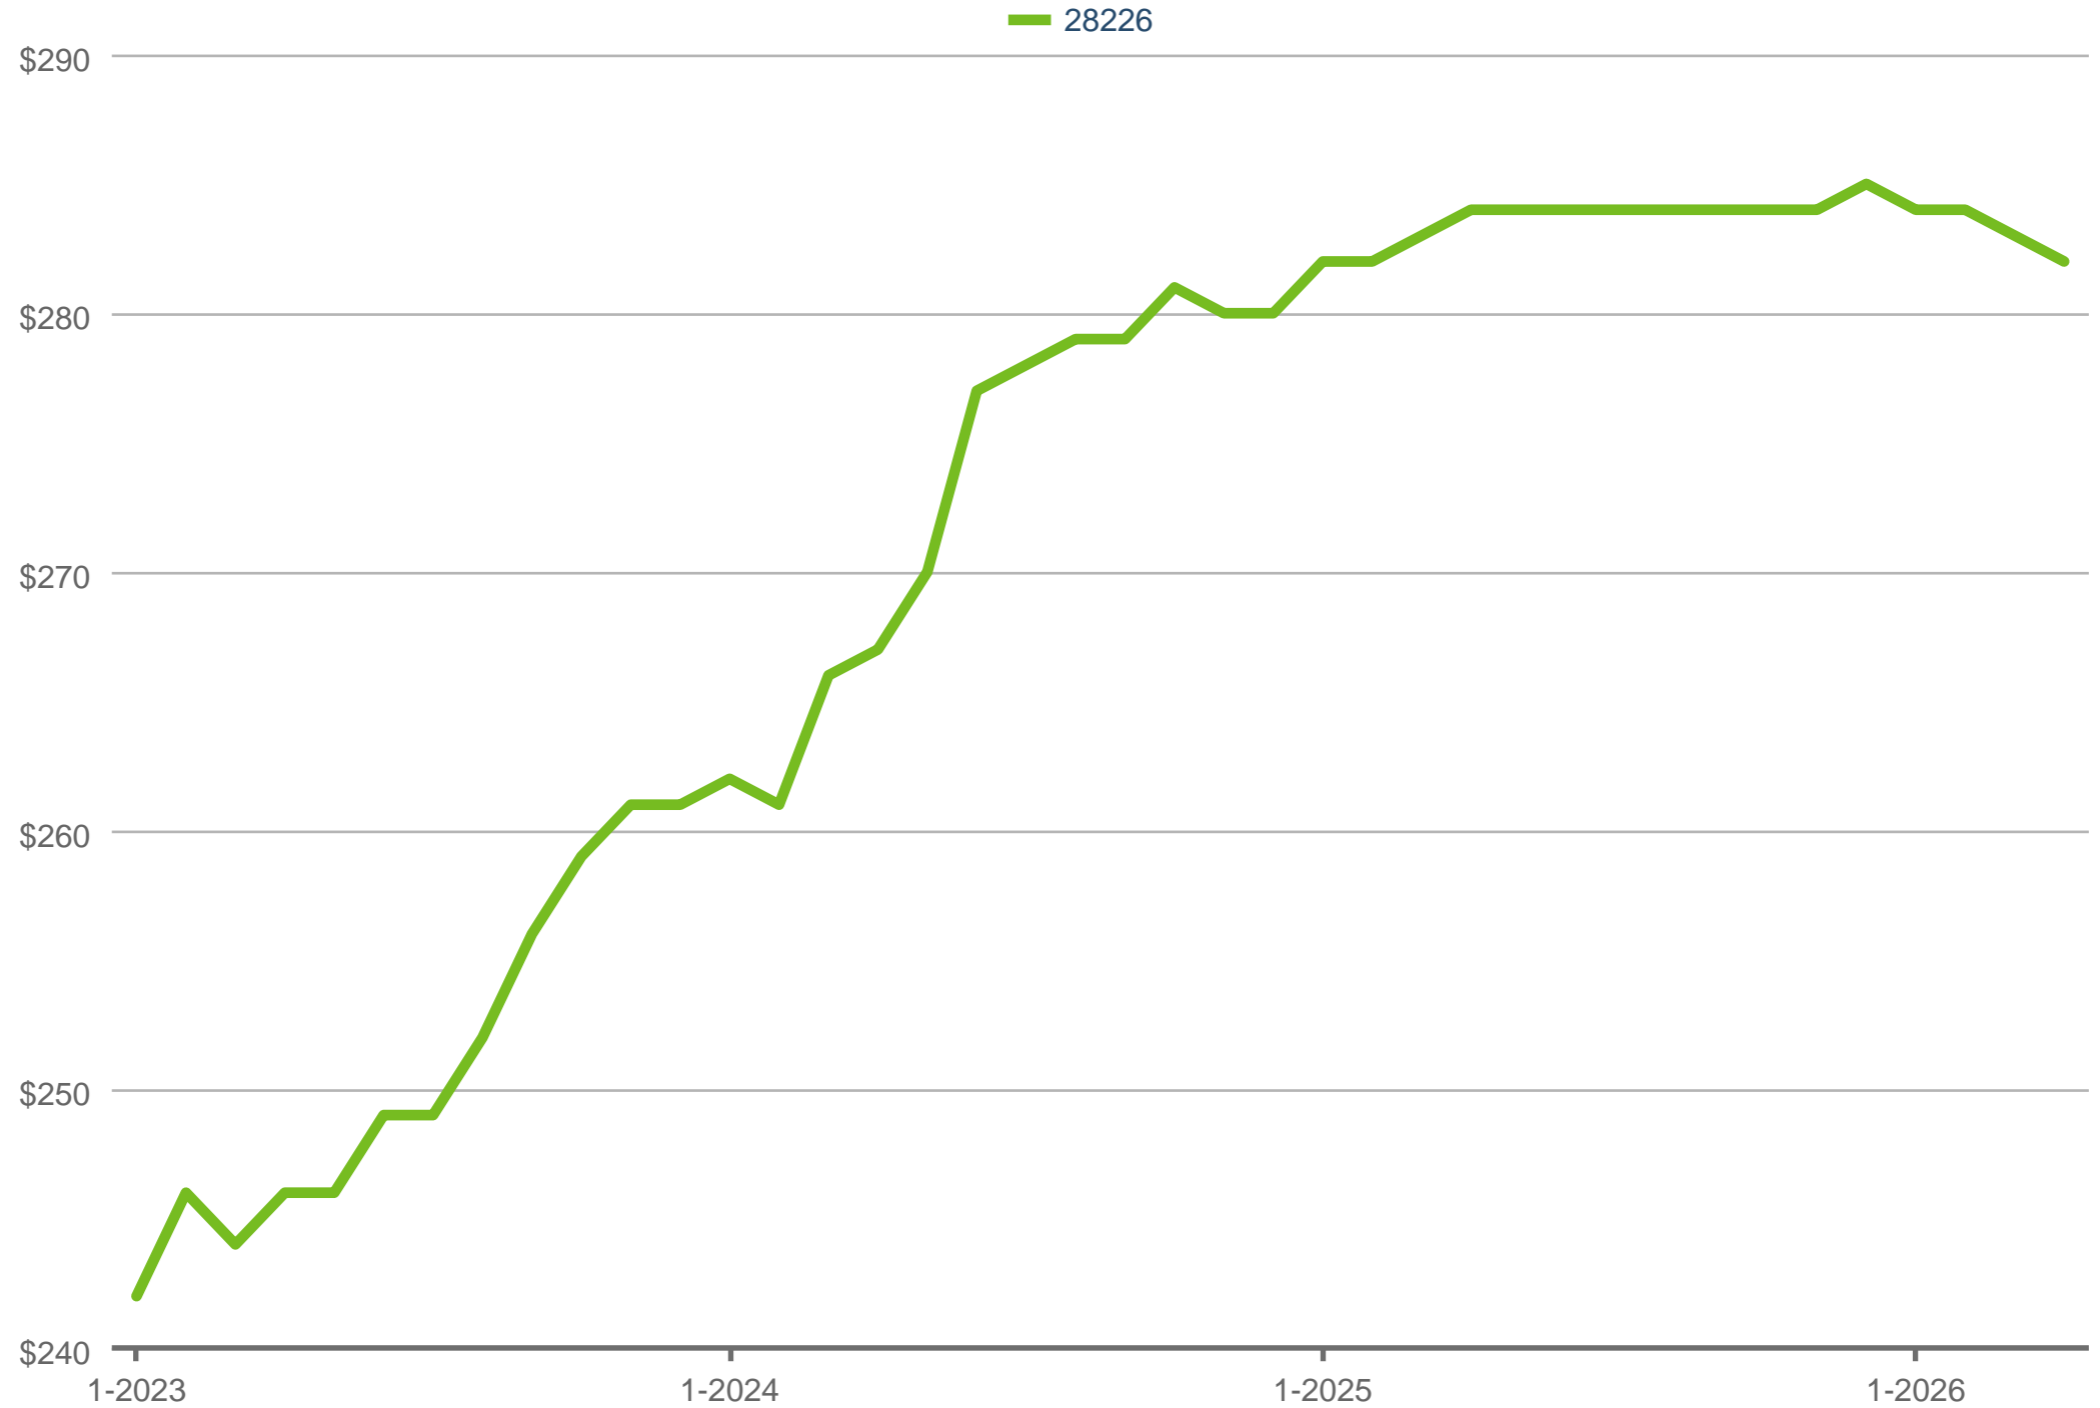

Tiffany Johannes
Charlotte Home Experts

Phone: 704-301-7404
tiffany@cltexperts.com

Median Price Per Square Foot

Each data point is 12 months of activity. Data is from May 7, 2026.

All data from CanopyMLS. Report provided by Charlotte Regional Realtor® Association. Data deemed reliable, but not guaranteed. SAM © 2026 ShowingTime Plus, LLC.