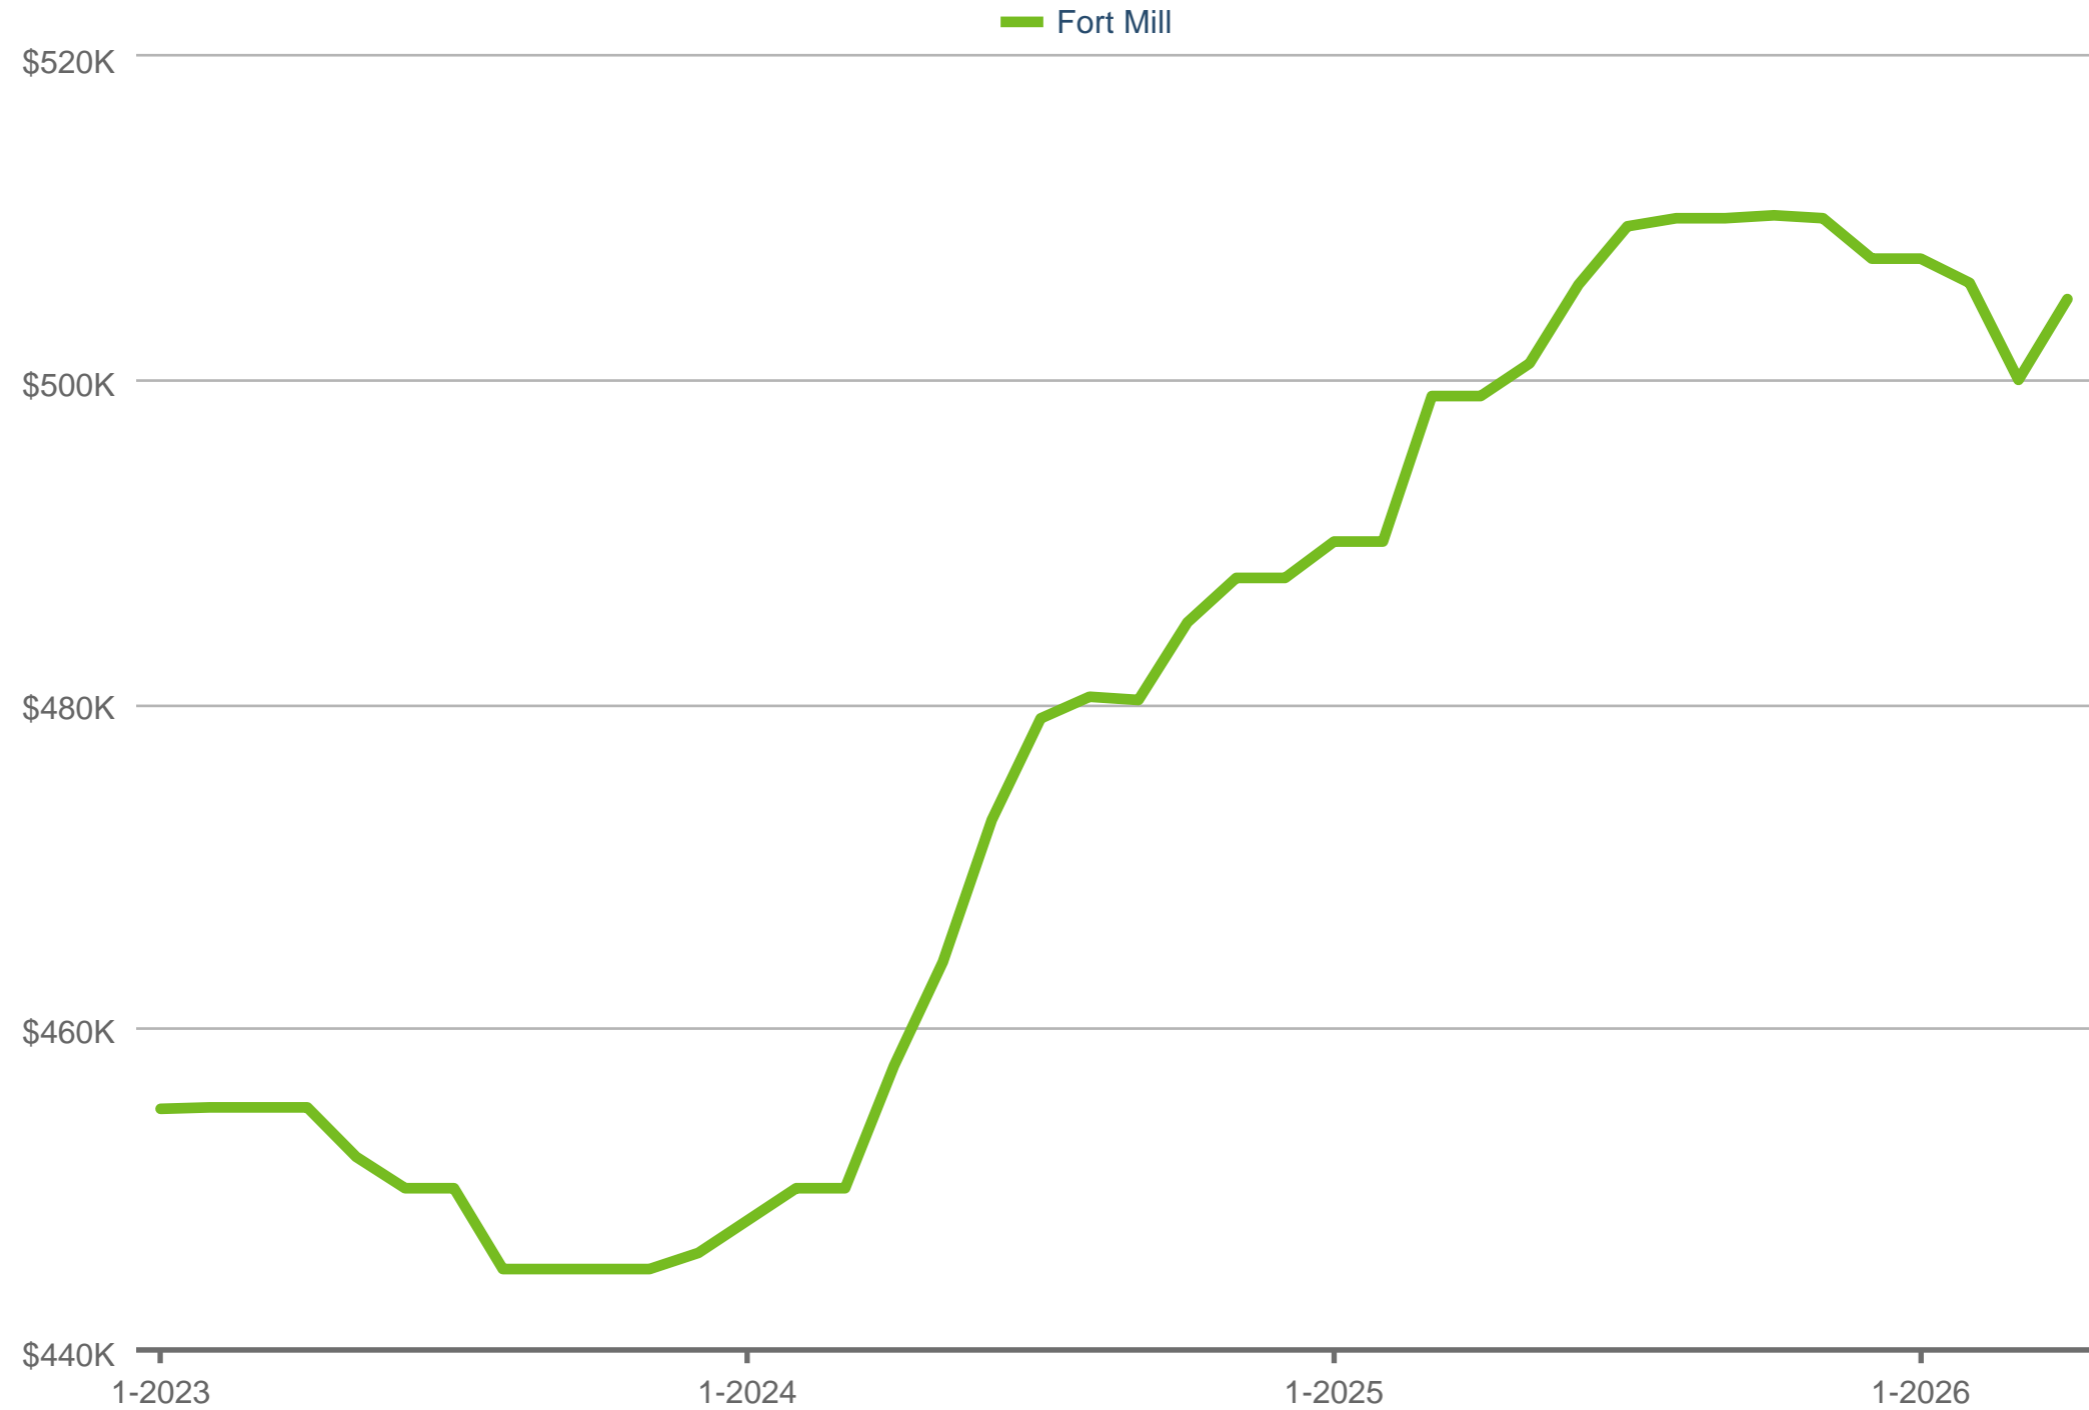

### Median Sales Price

Each data point is 12 months of activity. Data is from May 7, 2026.

All data from CanopyMLS. Report provided by Charlotte Regional Realtor® Association. Data deemed reliable, but not guaranteed. SAM © 2026 ShowingTime Plus, LLC.