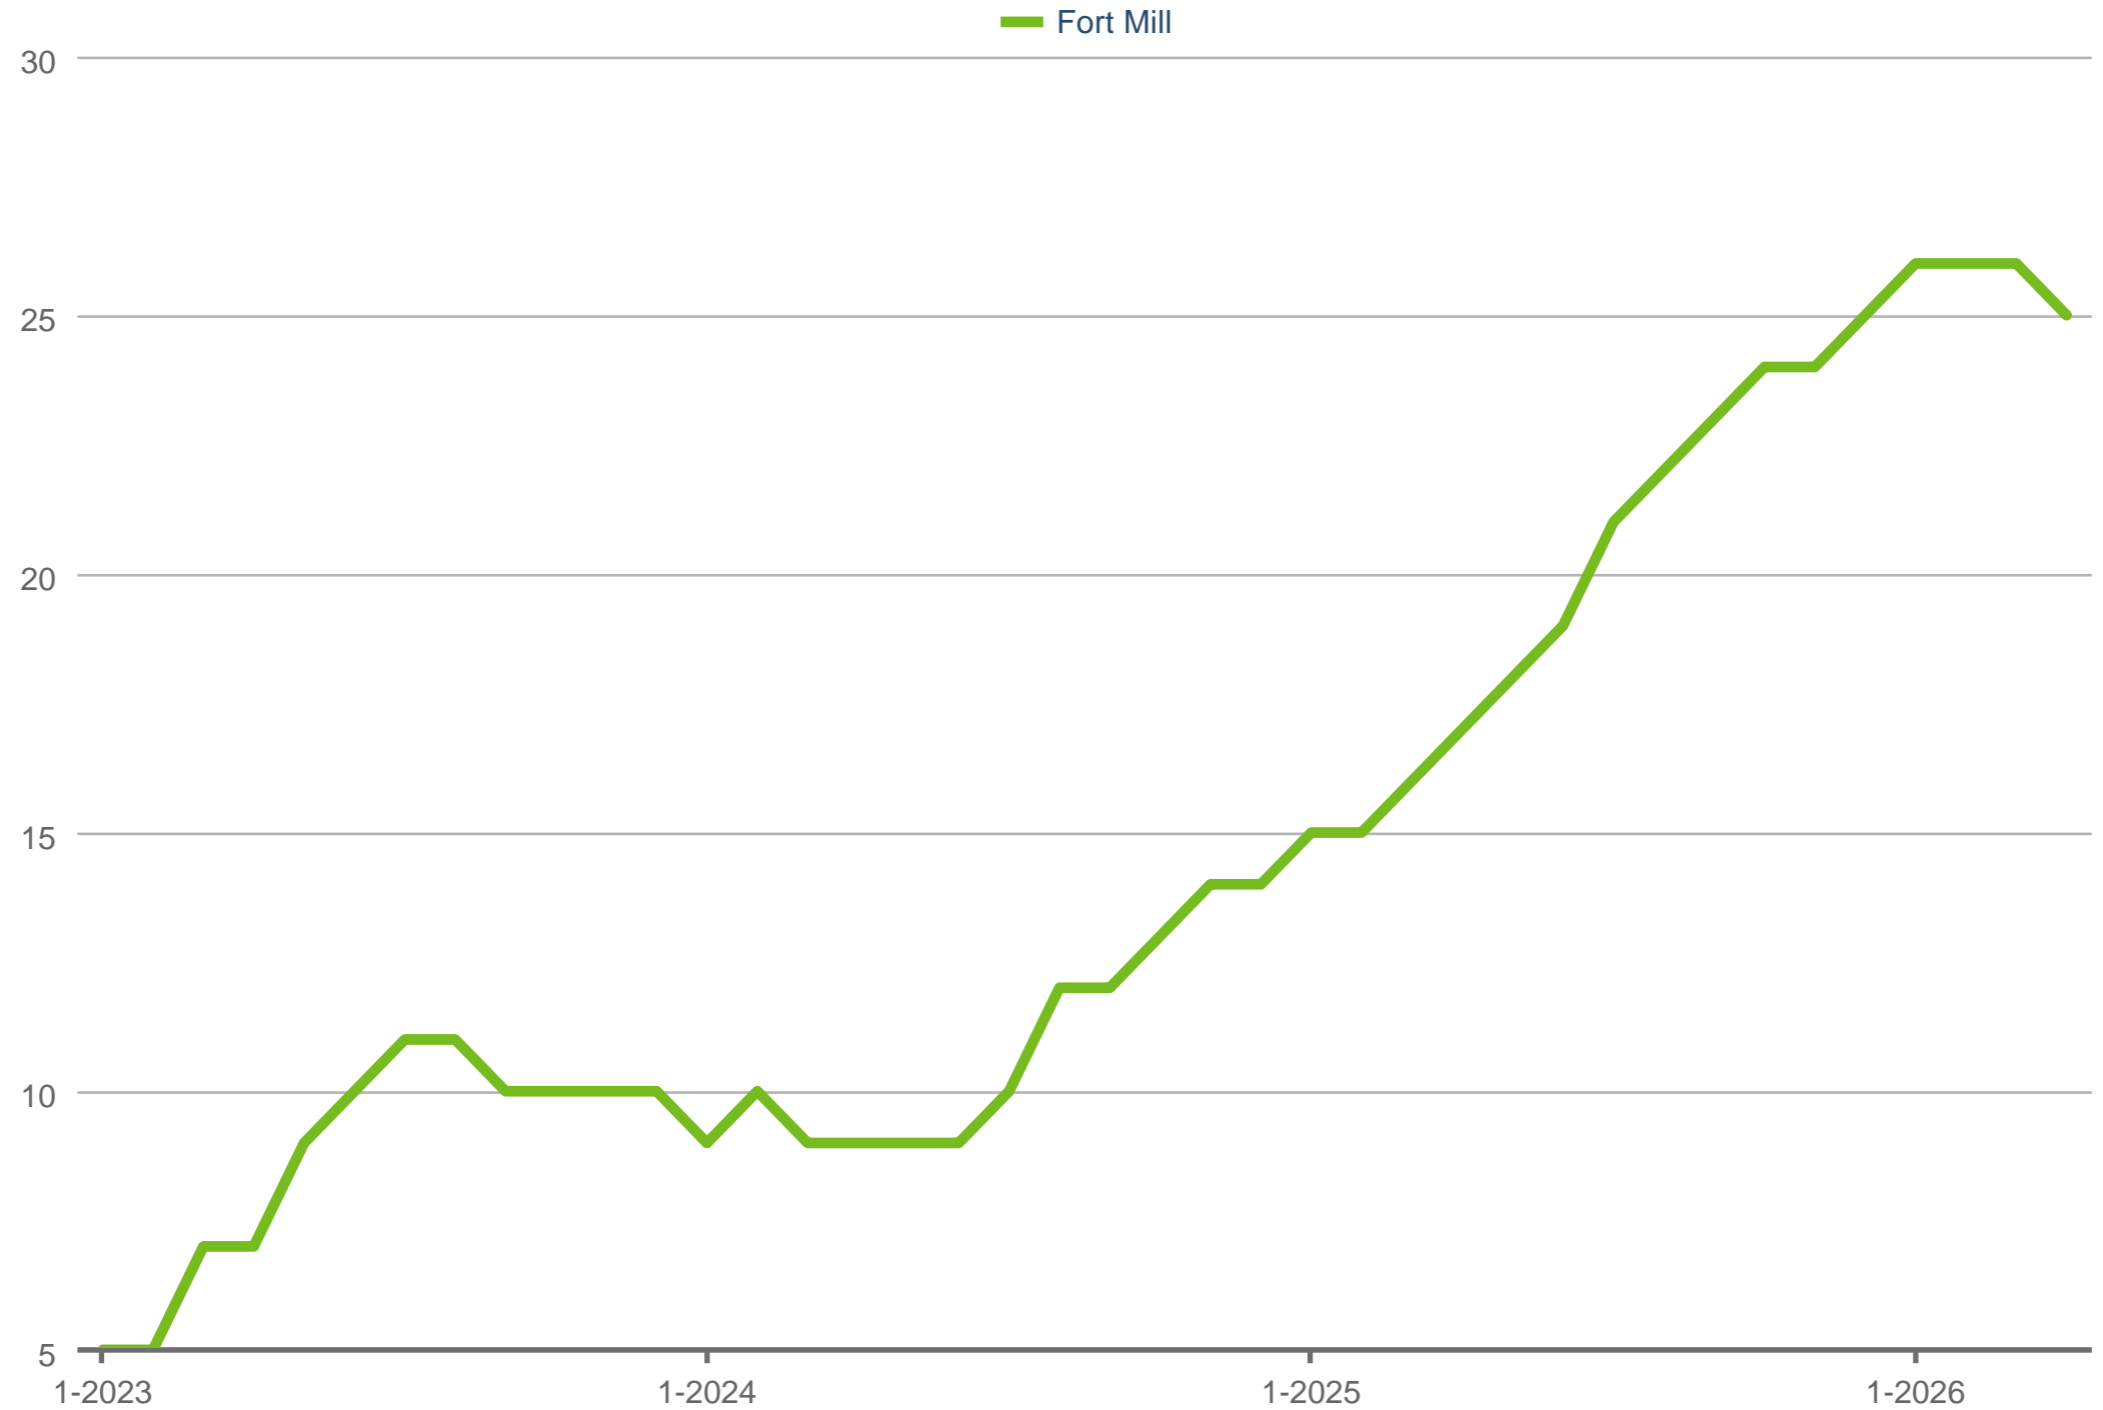

Tiffany Johannes
Charlotte Home Experts

Phone: 704-301-7404
tiffany@cltexperts.com

Median Days on Market

Fort Mill

Each data point is 12 months of activity. Data is from May 7, 2026.

All data from CanopyMLS. Report provided by Charlotte Regional Realtor® Association. Data deemed reliable, but not guaranteed. SAM © 2026 ShowingTime Plus, LLC.