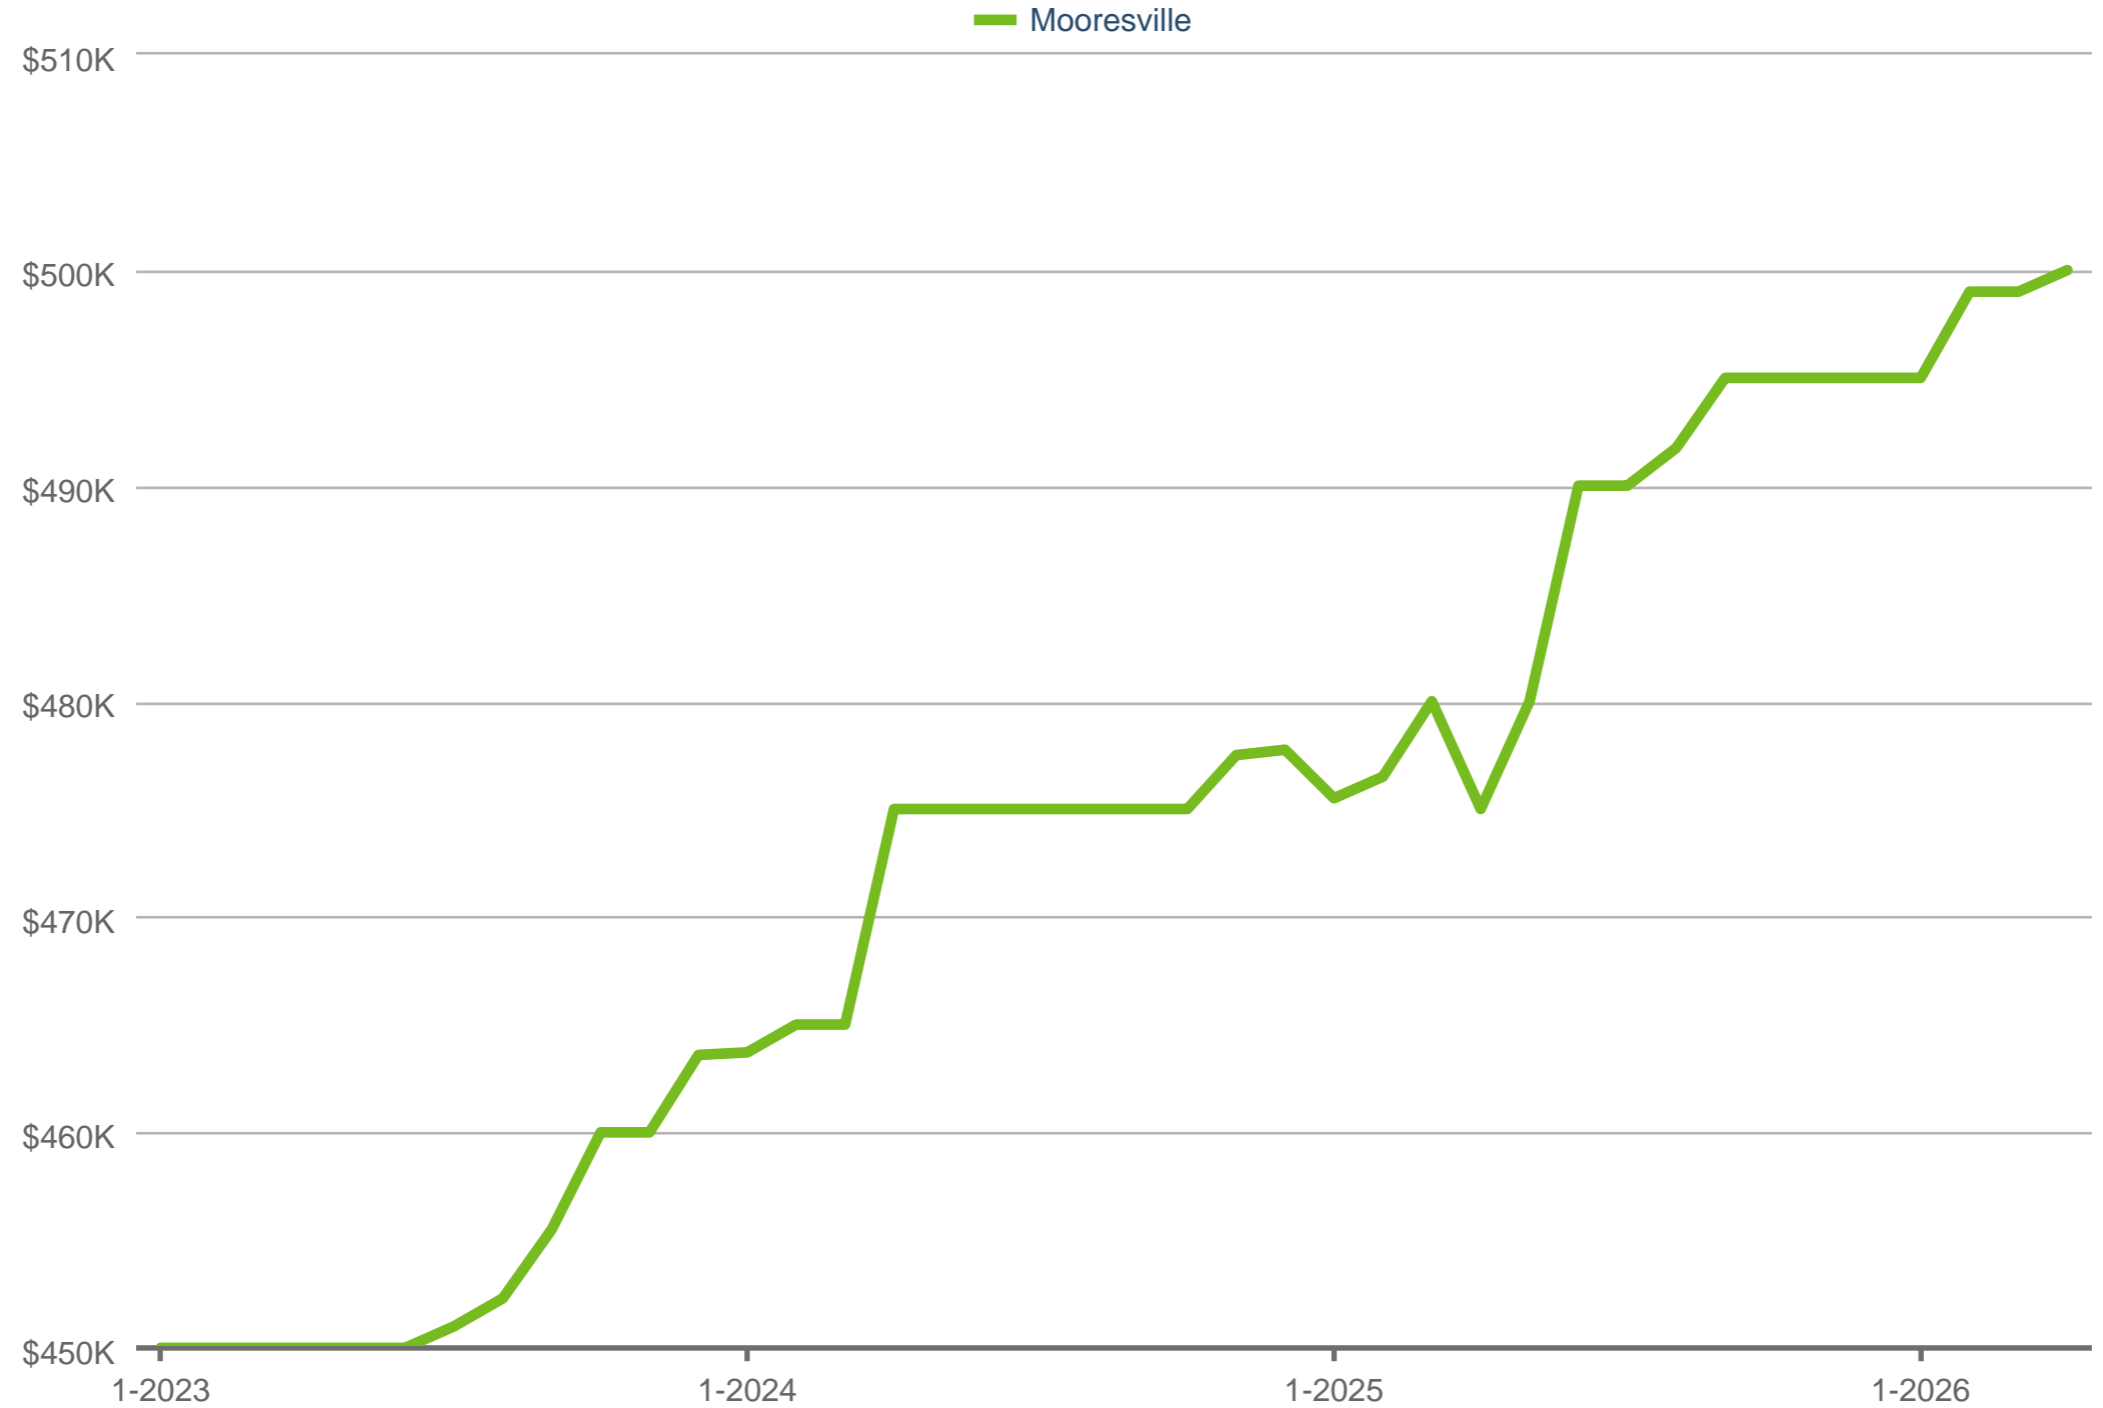

Tiffany Johannes
Charlotte Home Experts

Phone: 704-301-7404
tiffany@cltexperts.com

Median Sales Price

Mooresville

Each data point is 12 months of activity. Data is from May 7, 2026.

All data from CanopyMLS. Report provided by Charlotte Regional Realtor® Association. Data deemed reliable, but not guaranteed. SAM © 2026 ShowingTime Plus, LLC.