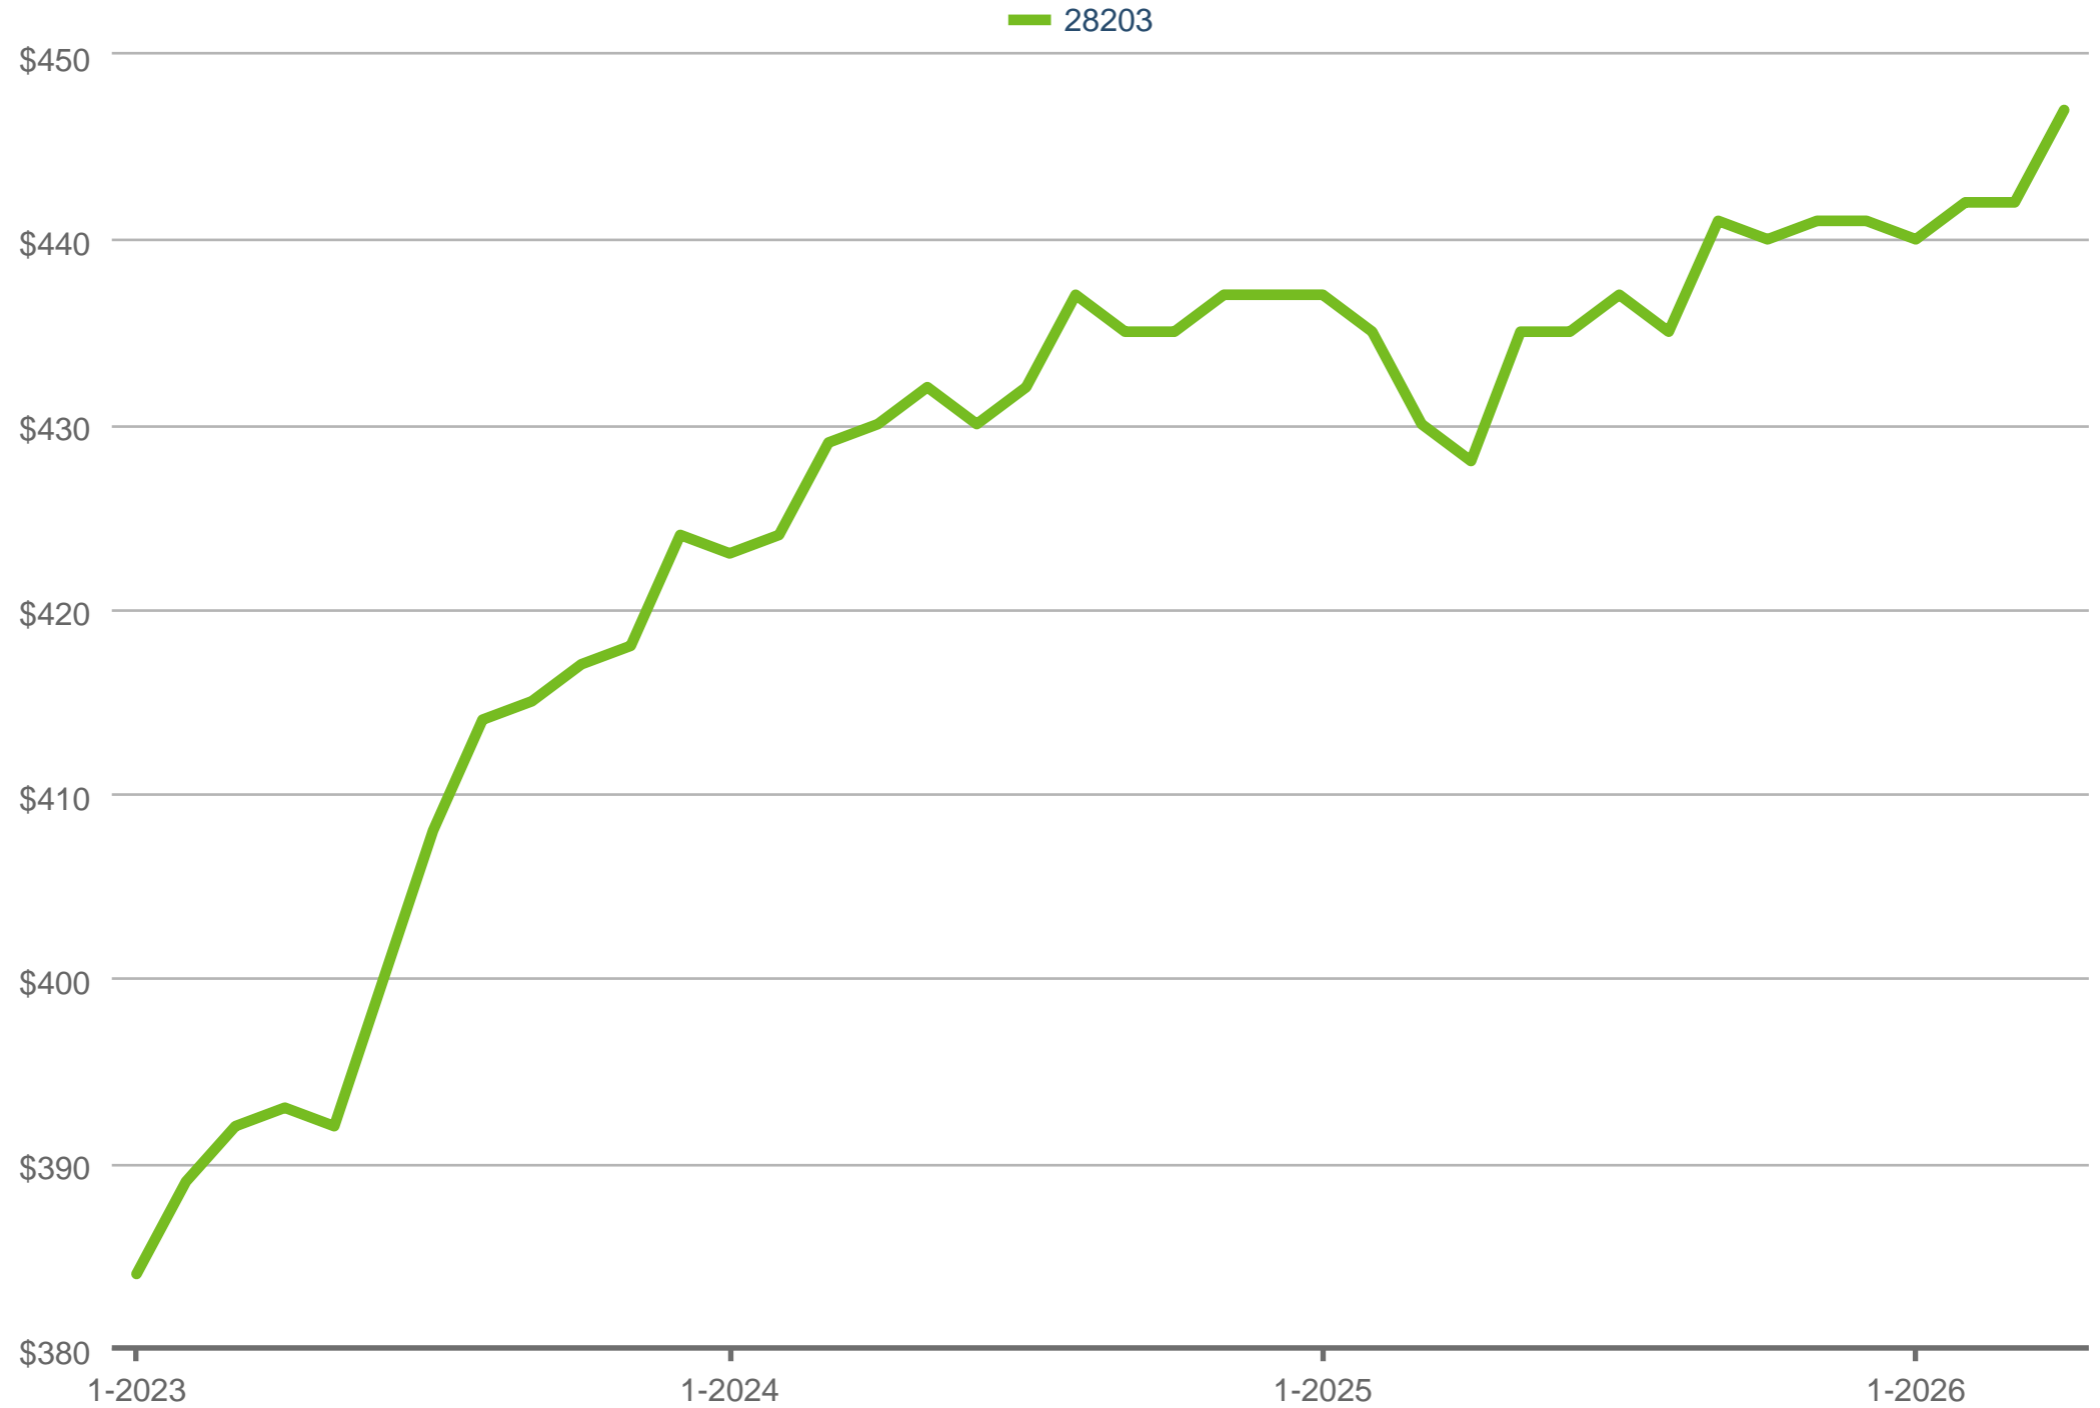

Tiffany Johannes
Charlotte Home Experts

Phone: 704-301-7404
tiffany@cltexperts.com

Median Price Per Square Foot

28203

Each data point is 12 months of activity. Data is from May 7, 2026.

All data from CanopyMLS. Report provided by Charlotte Regional Realtor® Association. Data deemed reliable, but not guaranteed. SAM © 2026 ShowingTime Plus, LLC.