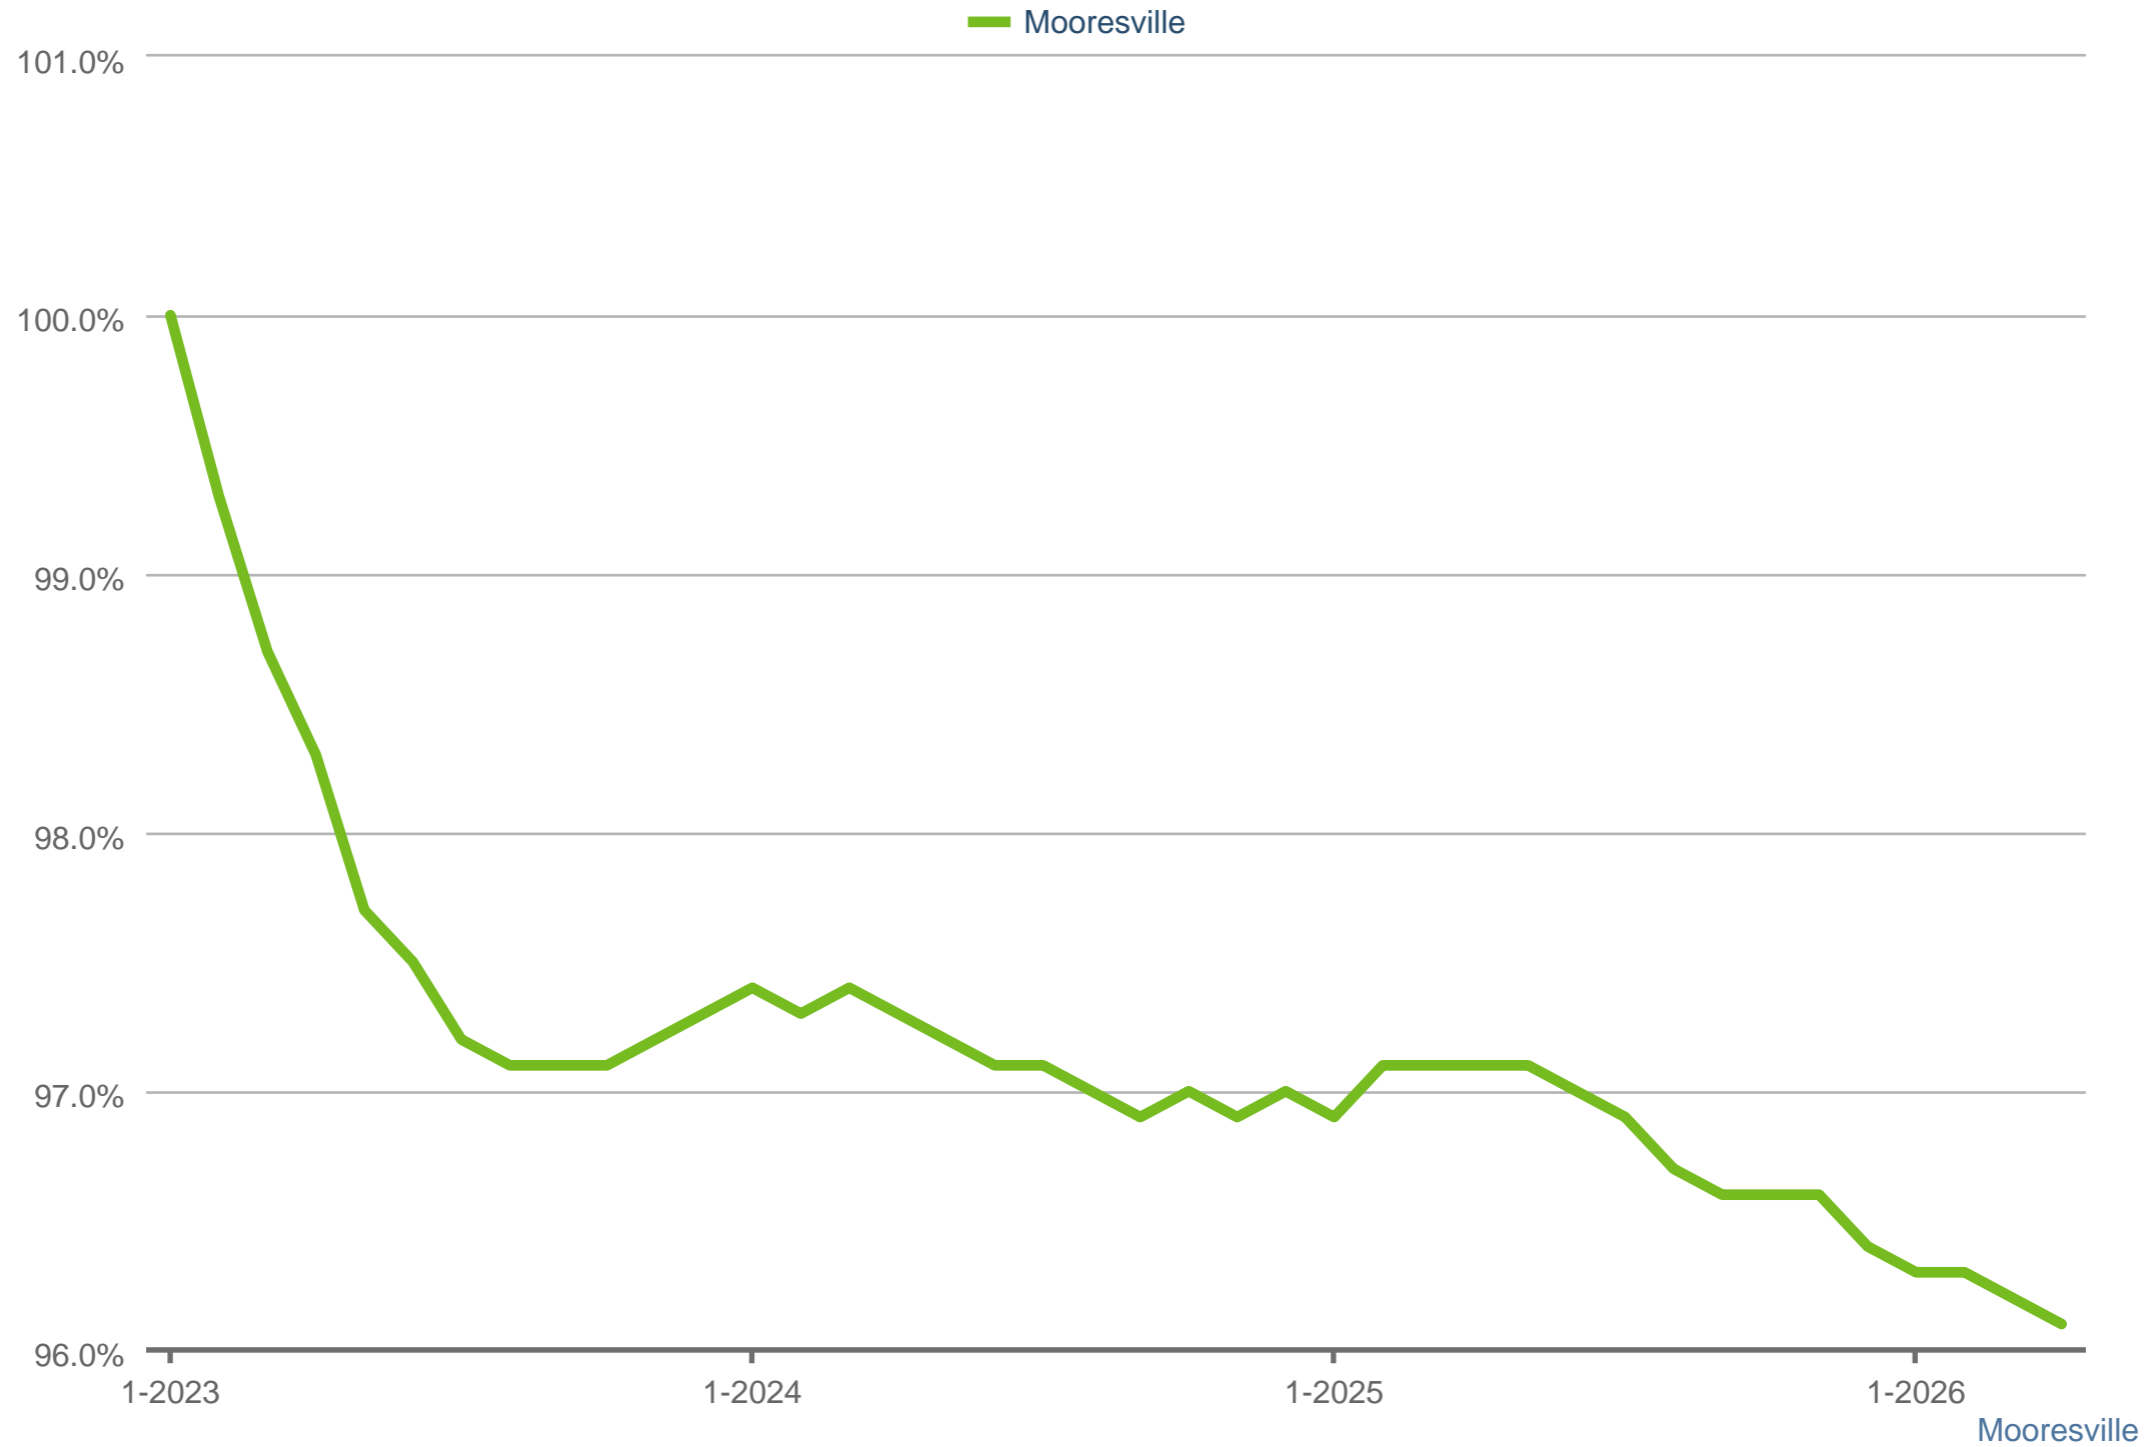

### Median Percent of Original Price

Each data point is 12 months of activity. Data is from May 7, 2026.

All data from CanopyMLS. Report provided by Charlotte Regional Realtor® Association. Data deemed reliable, but not guaranteed. SAM © 2026 ShowingTime Plus, LLC.