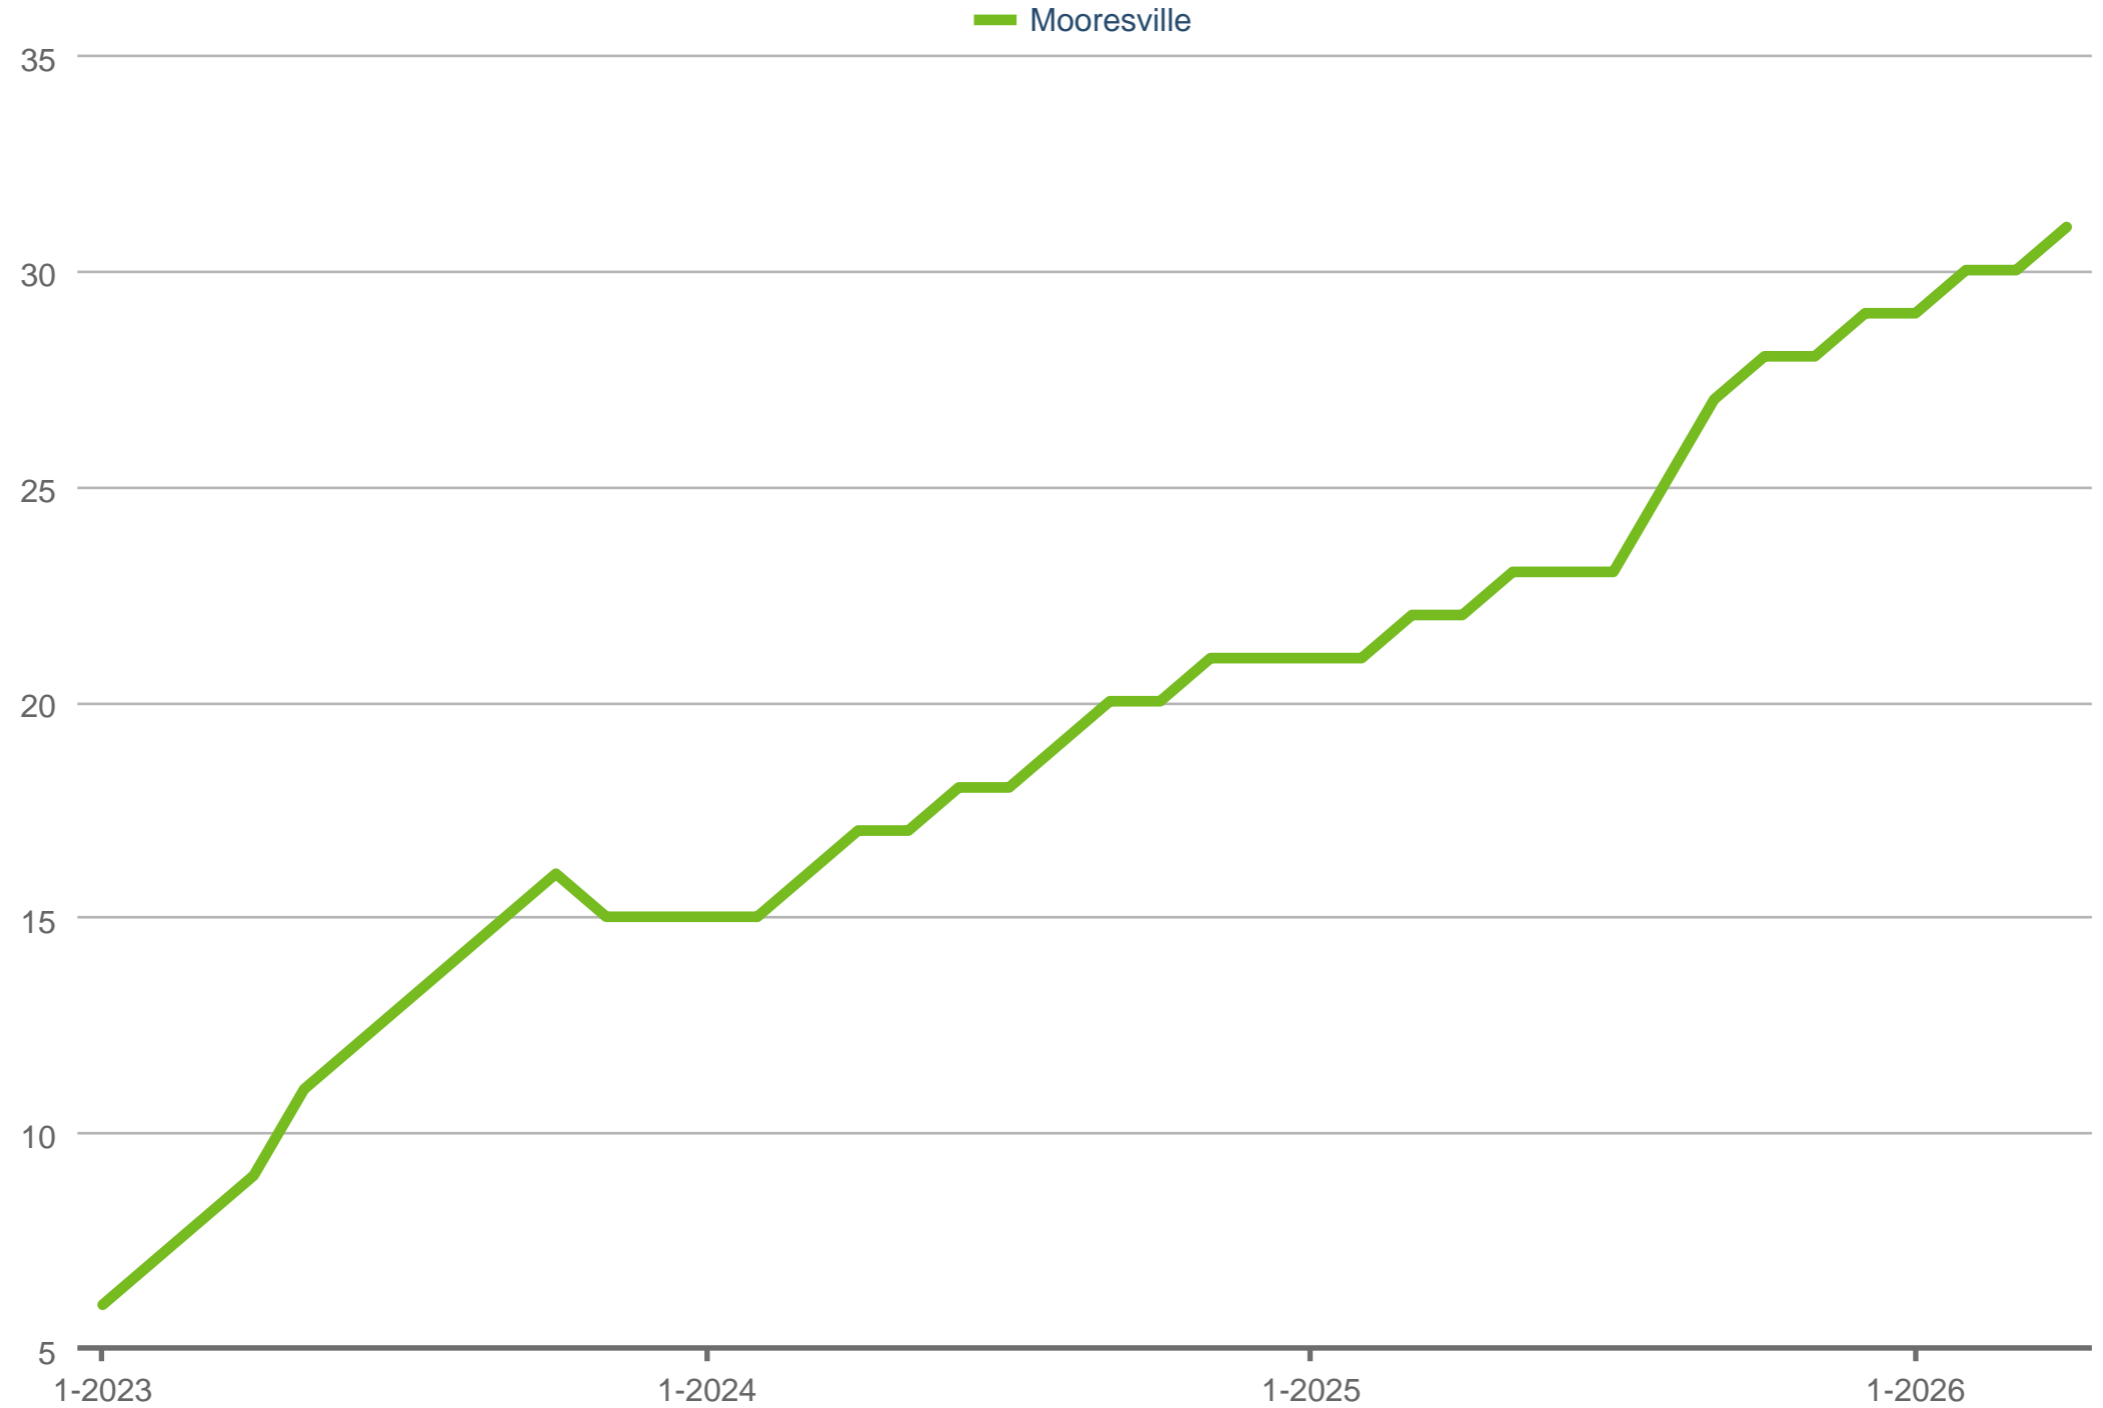

Tiffany Johannes
Charlotte Home Experts

Phone: 704-301-7404
tiffany@cltexperts.com

Median Days on Market

Mooresville

Each data point is 12 months of activity. Data is from May 7, 2026.

All data from CanopyMLS. Report provided by Charlotte Regional Realtor® Association. Data deemed reliable, but not guaranteed. SAM © 2026 ShowingTime Plus, LLC.