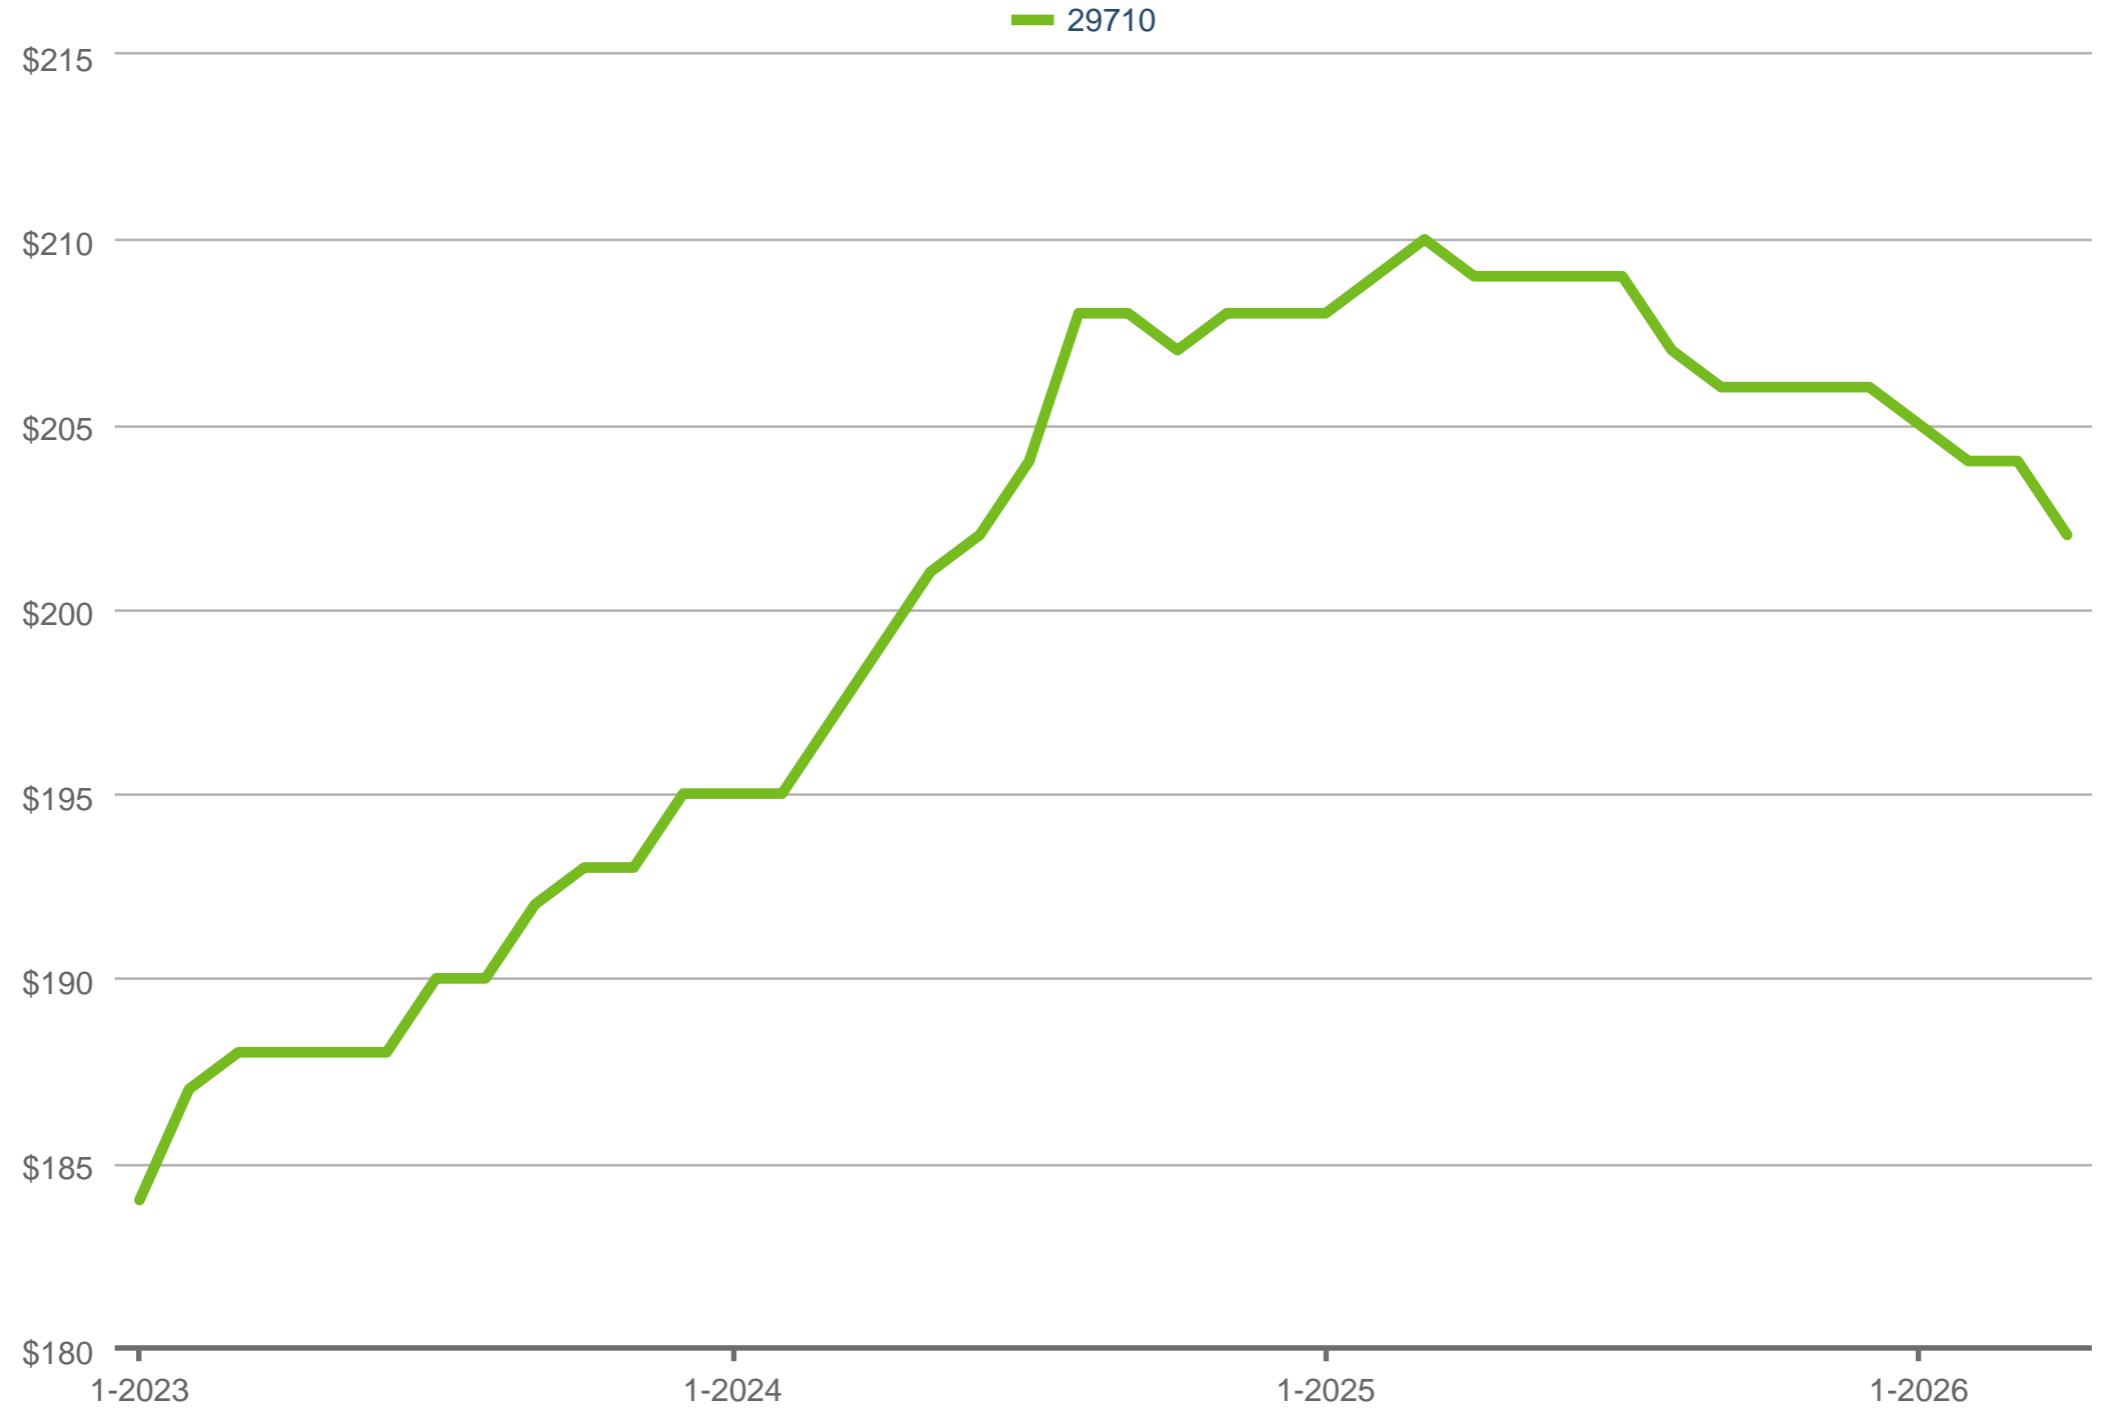

Tiffany Johannes
Charlotte Home Experts

Phone: 704-301-7404
tiffany@cltexperts.com

Median Price Per Square Foot

29710

Each data point is 12 months of activity. Data is from May 7, 2026.

All data from CanopyMLS. Report provided by Charlotte Regional Realtor® Association. Data deemed reliable, but not guaranteed. SAM © 2026 ShowingTime Plus, LLC.