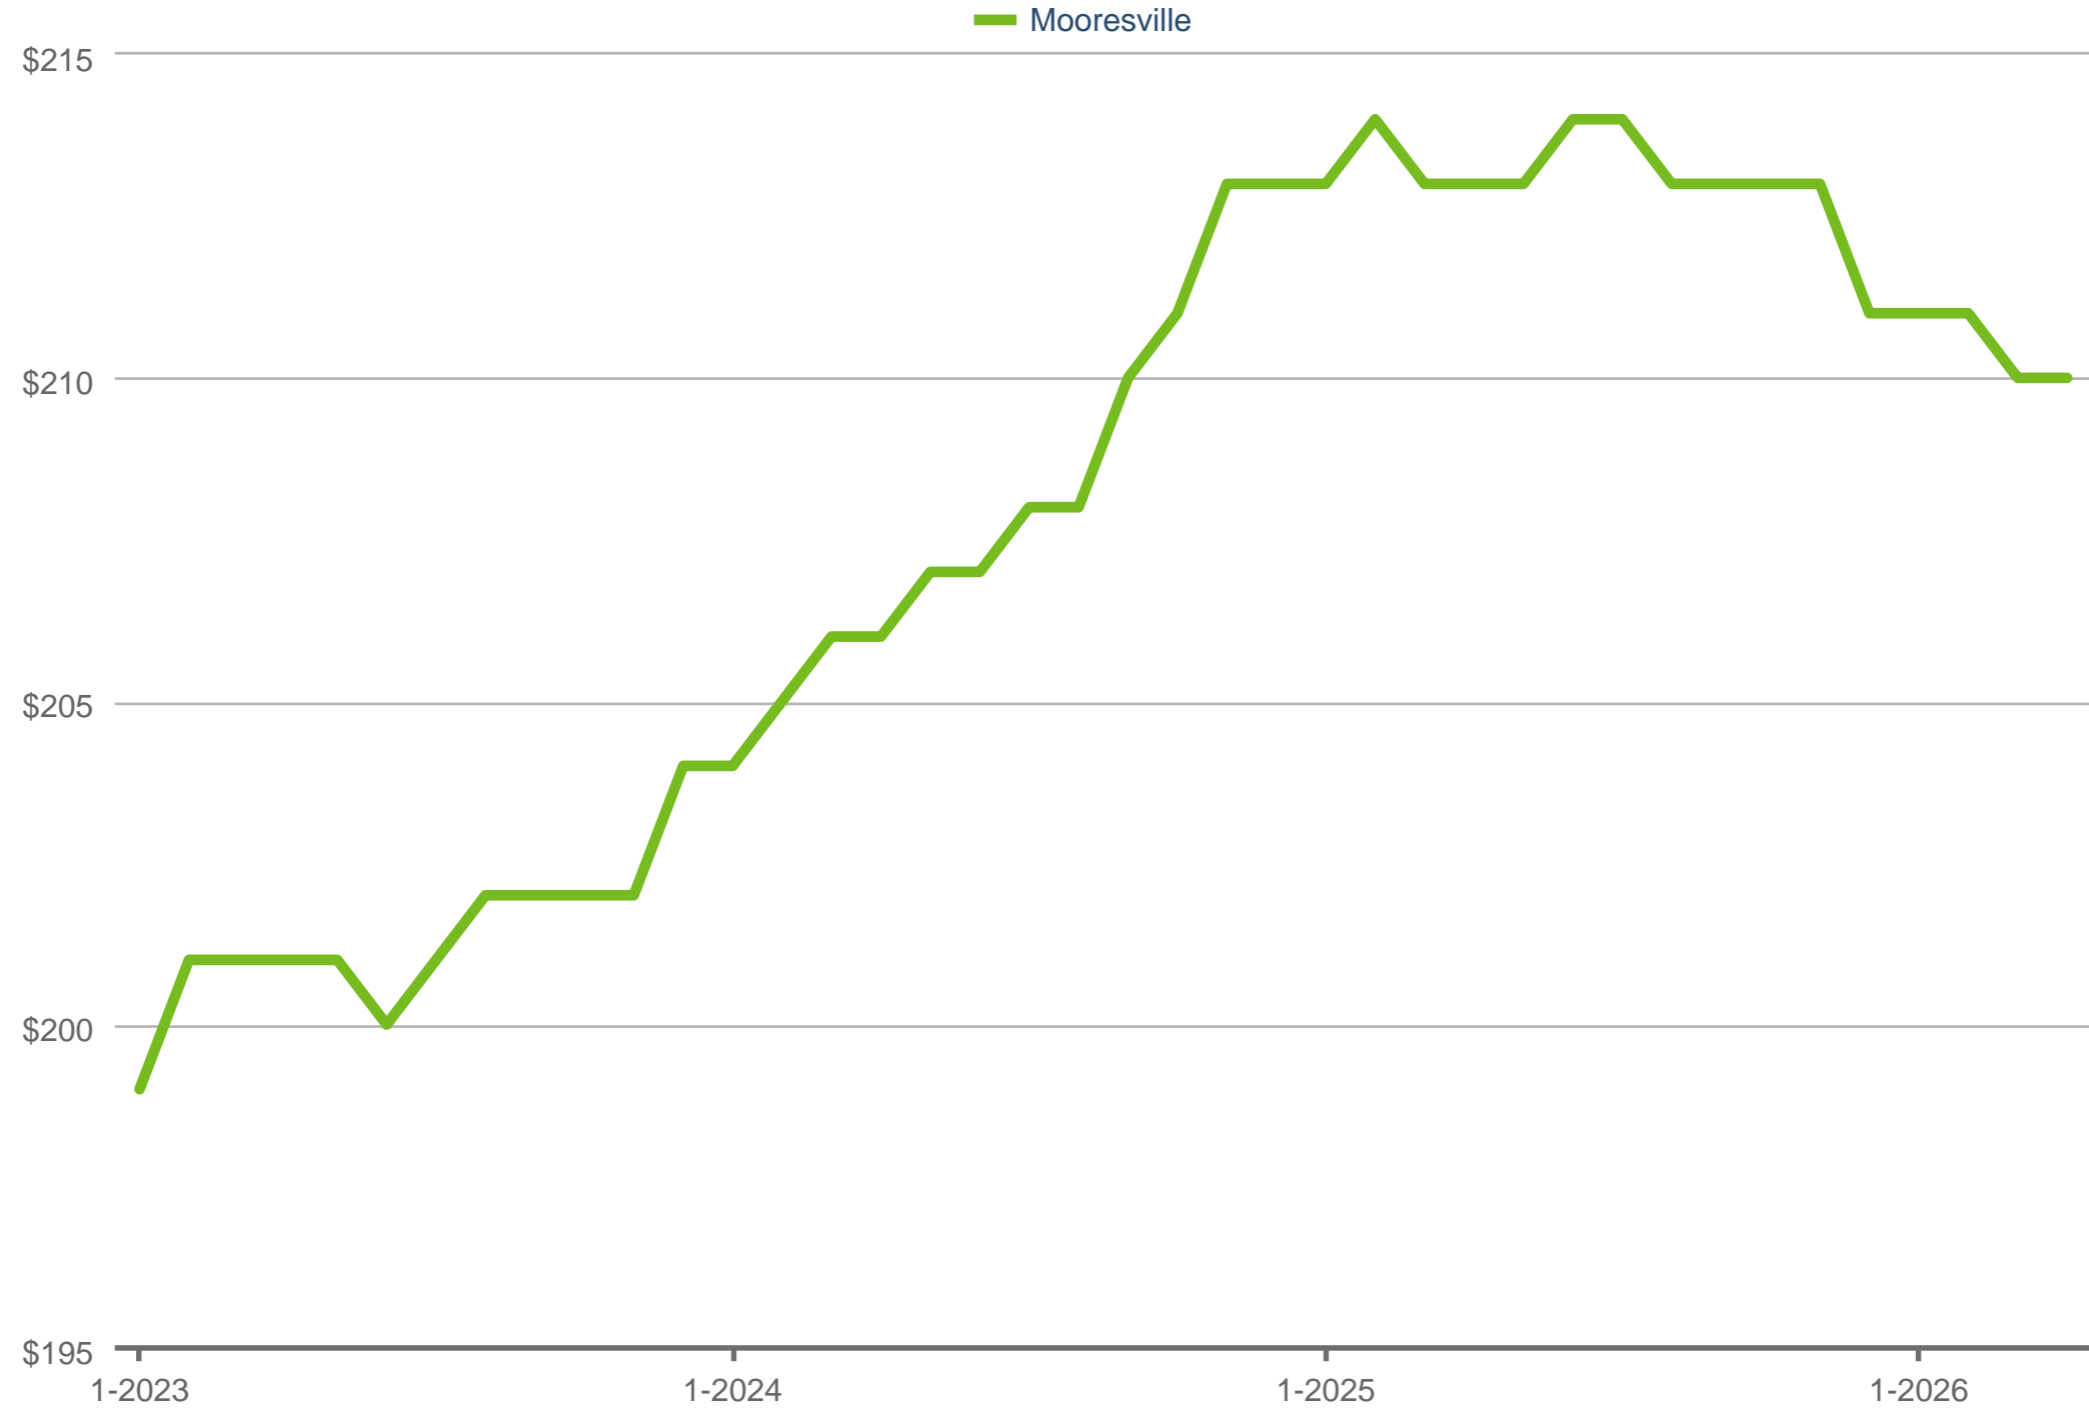

### Median Price Per Square Foot

Mooresville

Each data point is 12 months of activity. Data is from May 7, 2026.

All data from CanopyMLS. Report provided by Charlotte Regional Realtor® Association. Data deemed reliable, but not guaranteed. SAM © 2026 ShowingTime Plus, LLC.