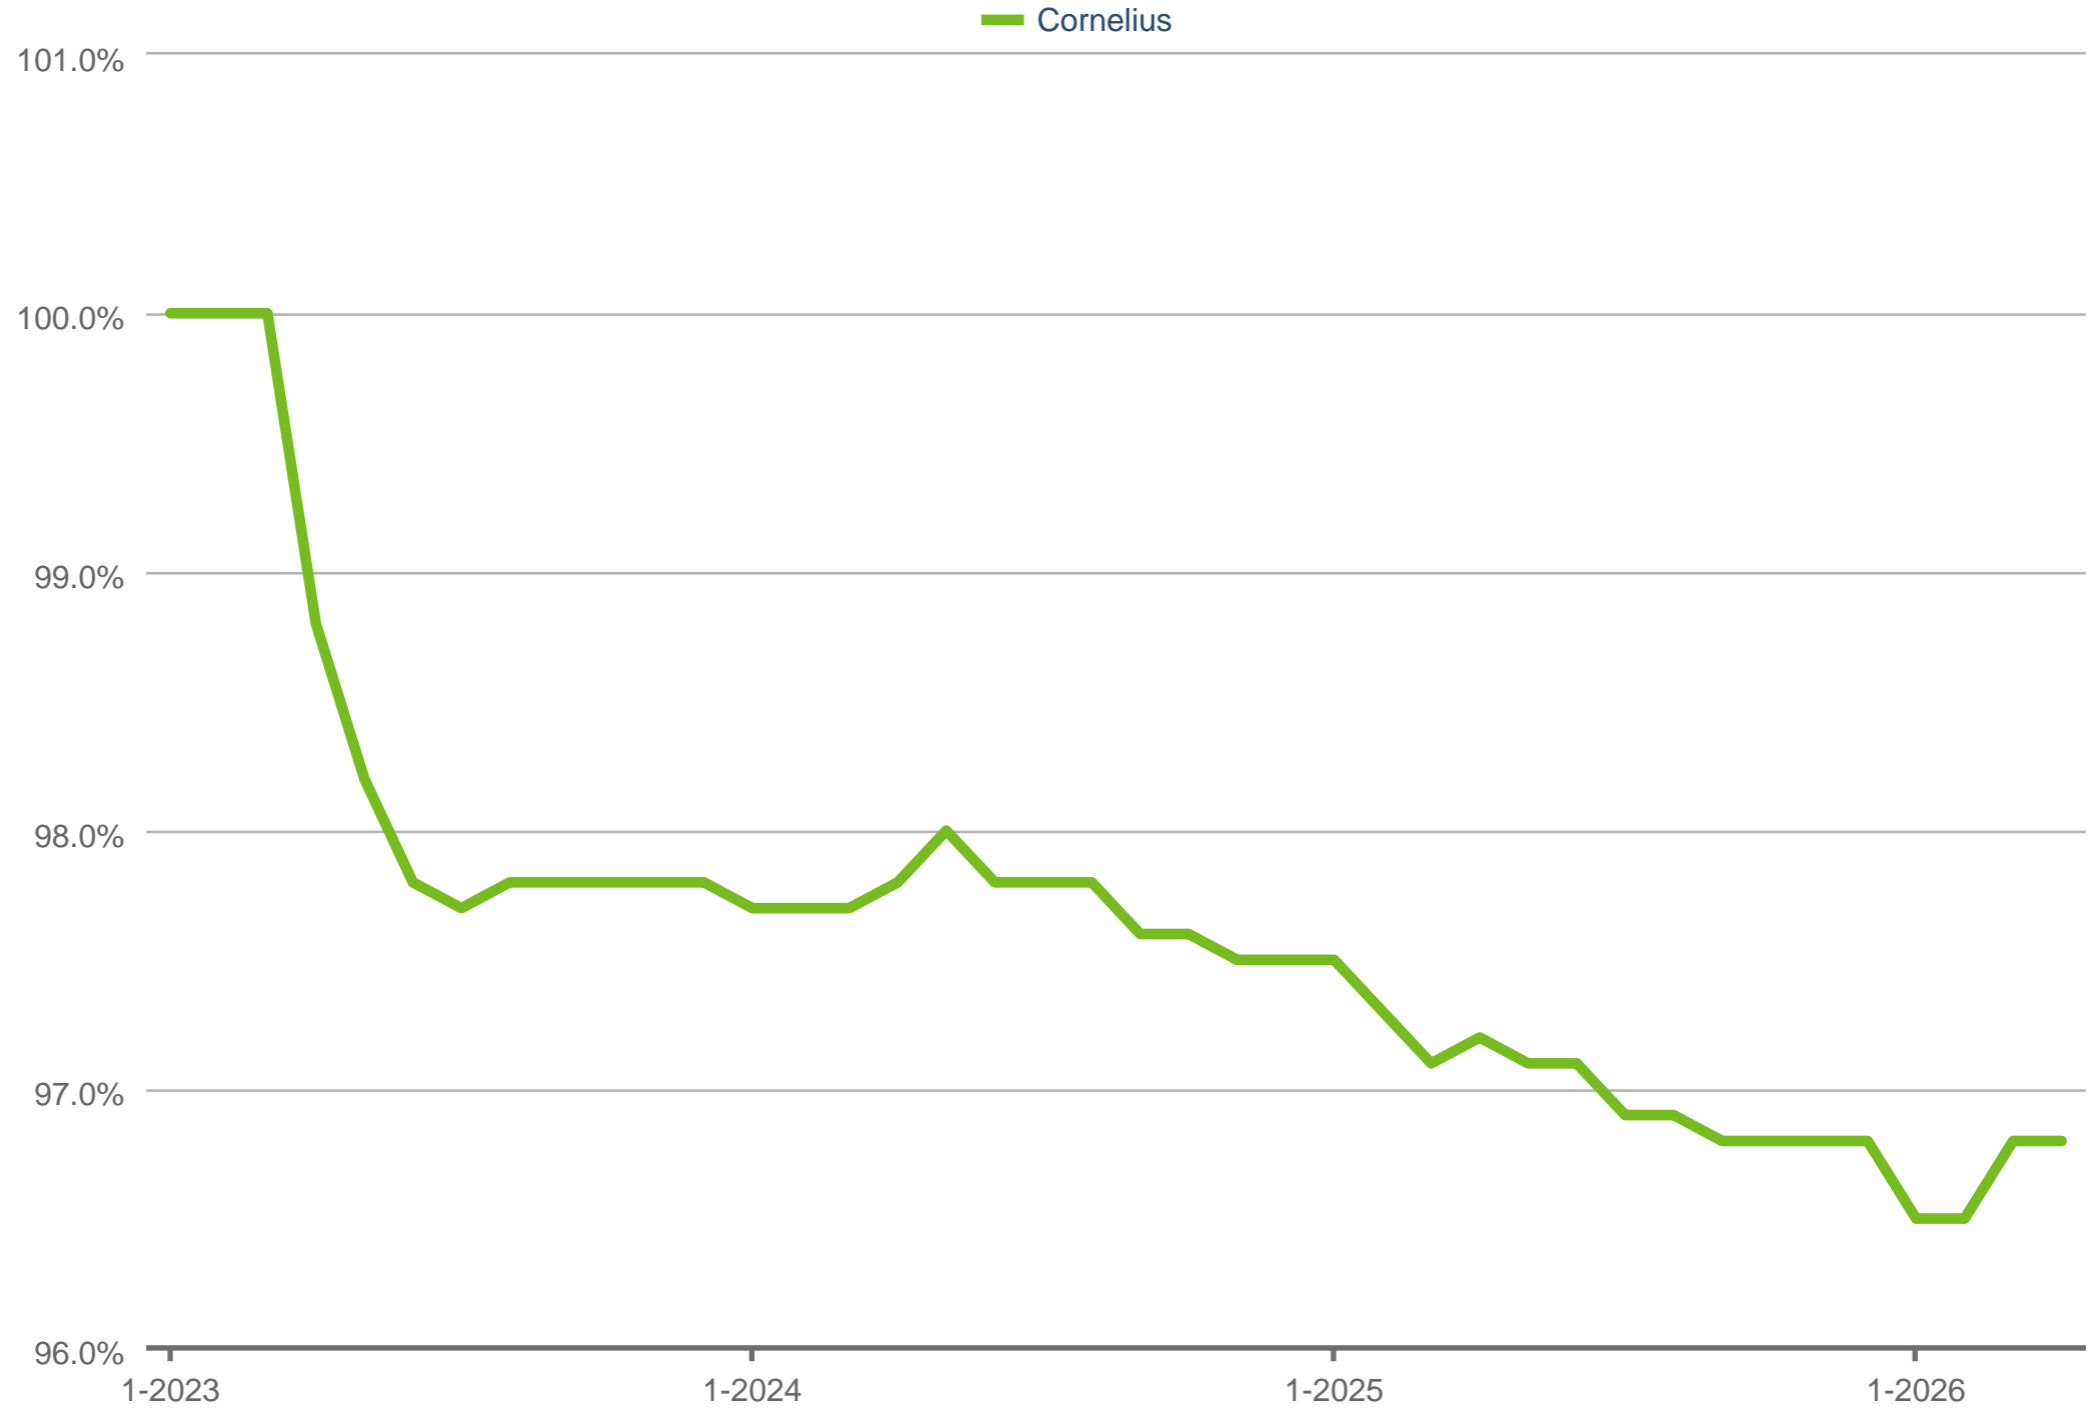

Tiffany Johannes
Charlotte Home Experts

Phone: 704-301-7404
tiffany@cltexperts.com

Median Percent of Original Price

Cornelius

Each data point is 12 months of activity. Data is from May 7, 2026.

All data from CanopyMLS. Report provided by Charlotte Regional Realtor® Association. Data deemed reliable, but not guaranteed. SAM © 2026 ShowingTime Plus, LLC.