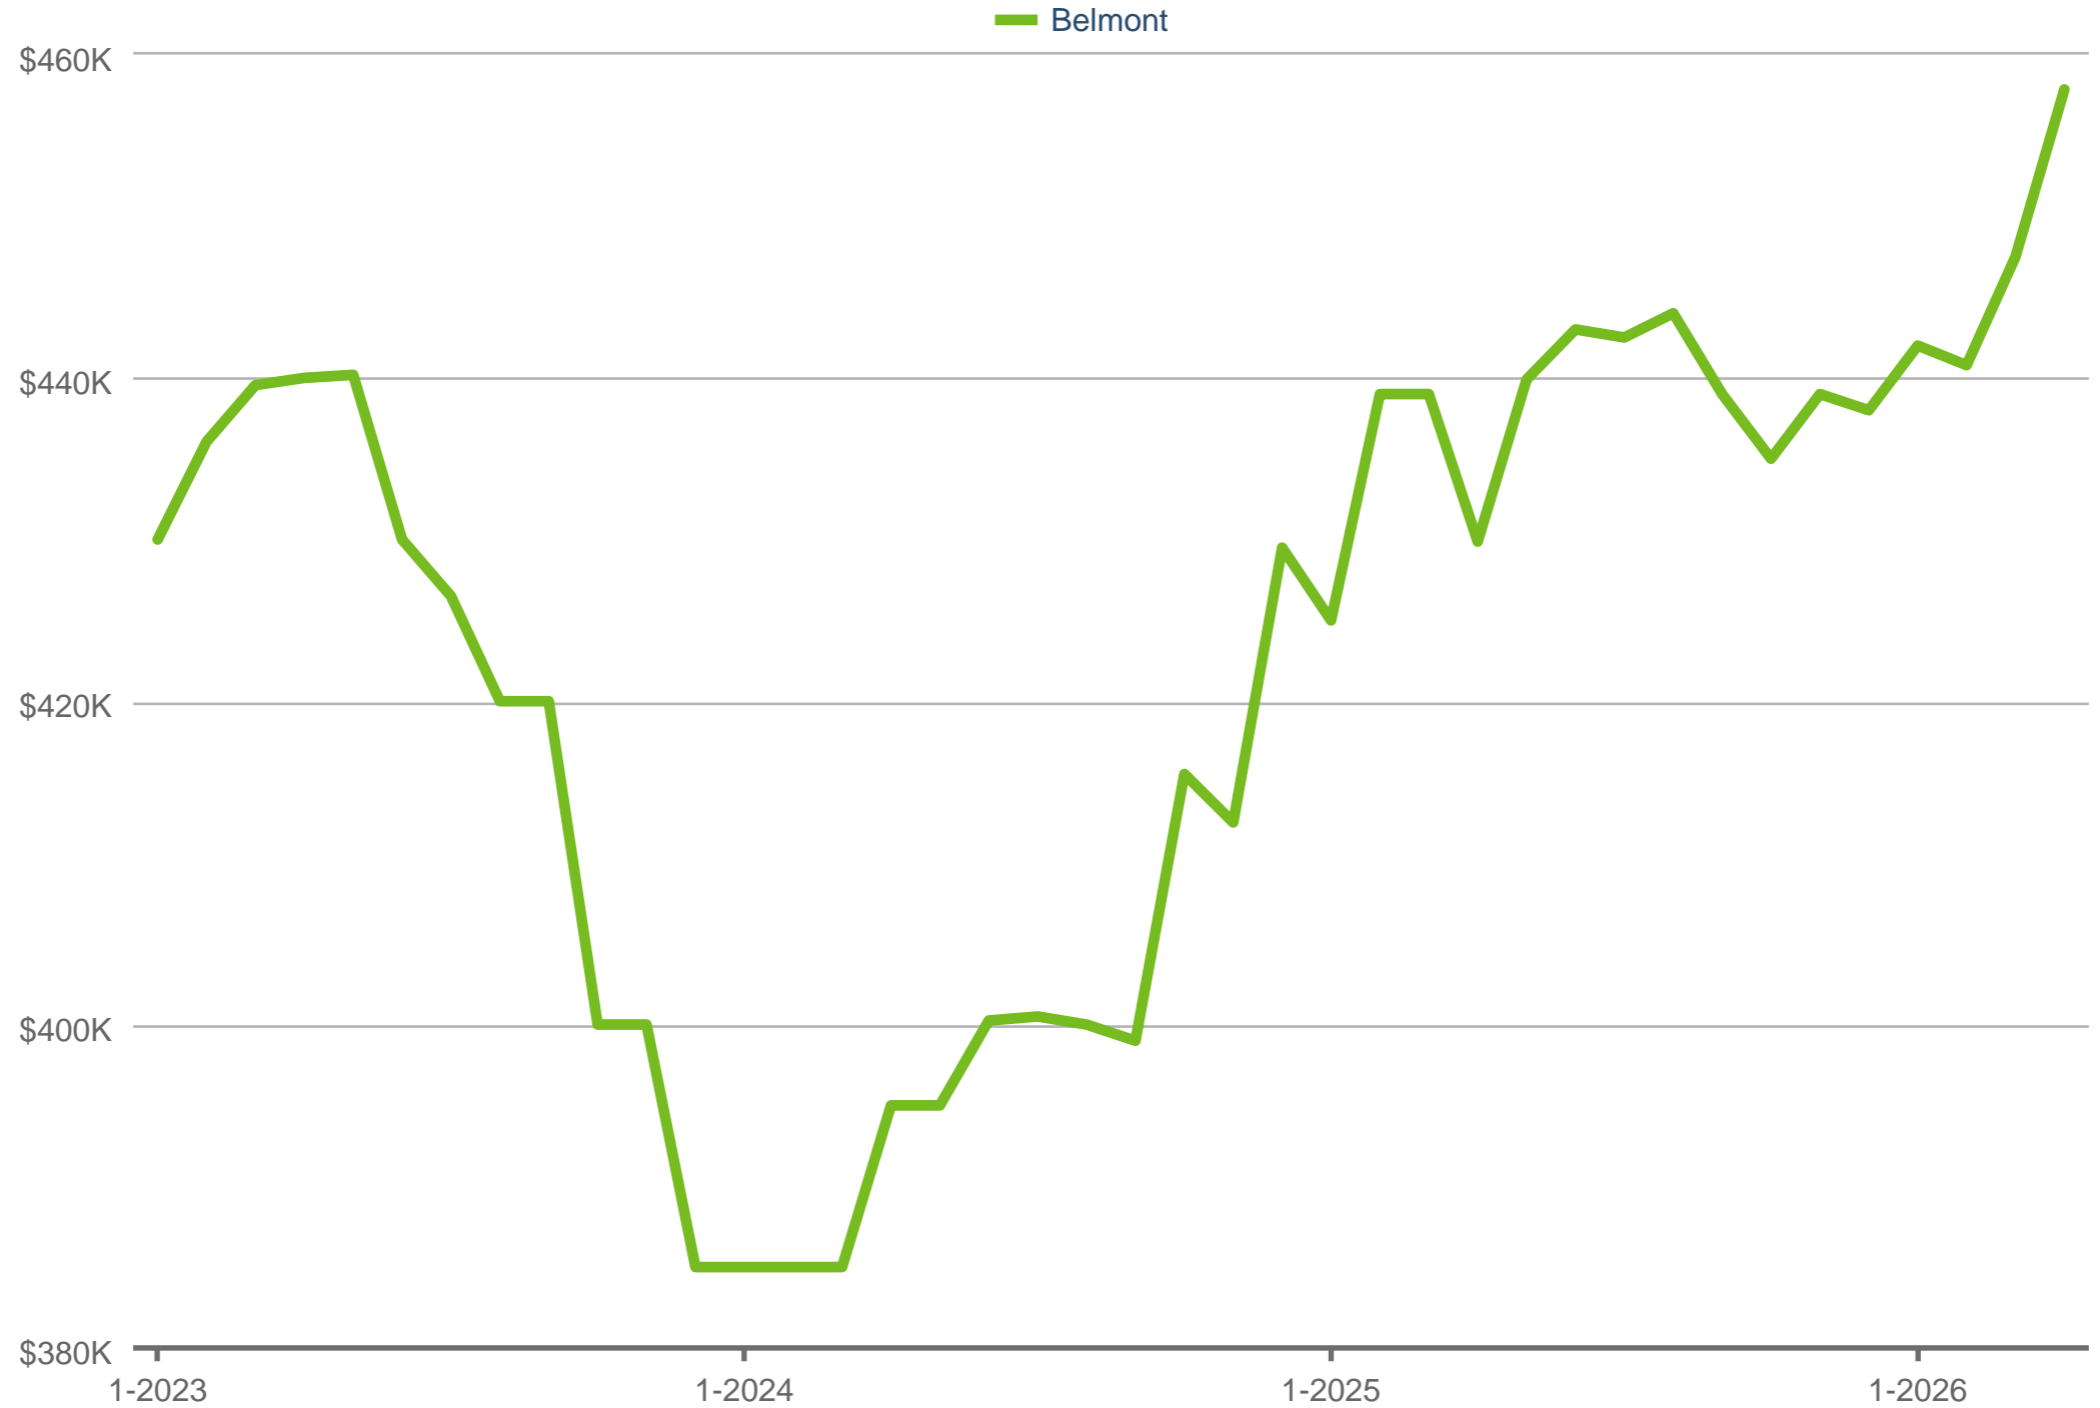

Tiffany Johannes
Charlotte Home Experts

Phone: 704-301-7404
tiffany@cltexperts.com

Median Sales Price

Each data point is 12 months of activity. Data is from May 7, 2026.

All data from CanopyMLS. Report provided by Charlotte Regional Realtor® Association. Data deemed reliable, but not guaranteed. SAM © 2026 ShowingTime Plus, LLC.