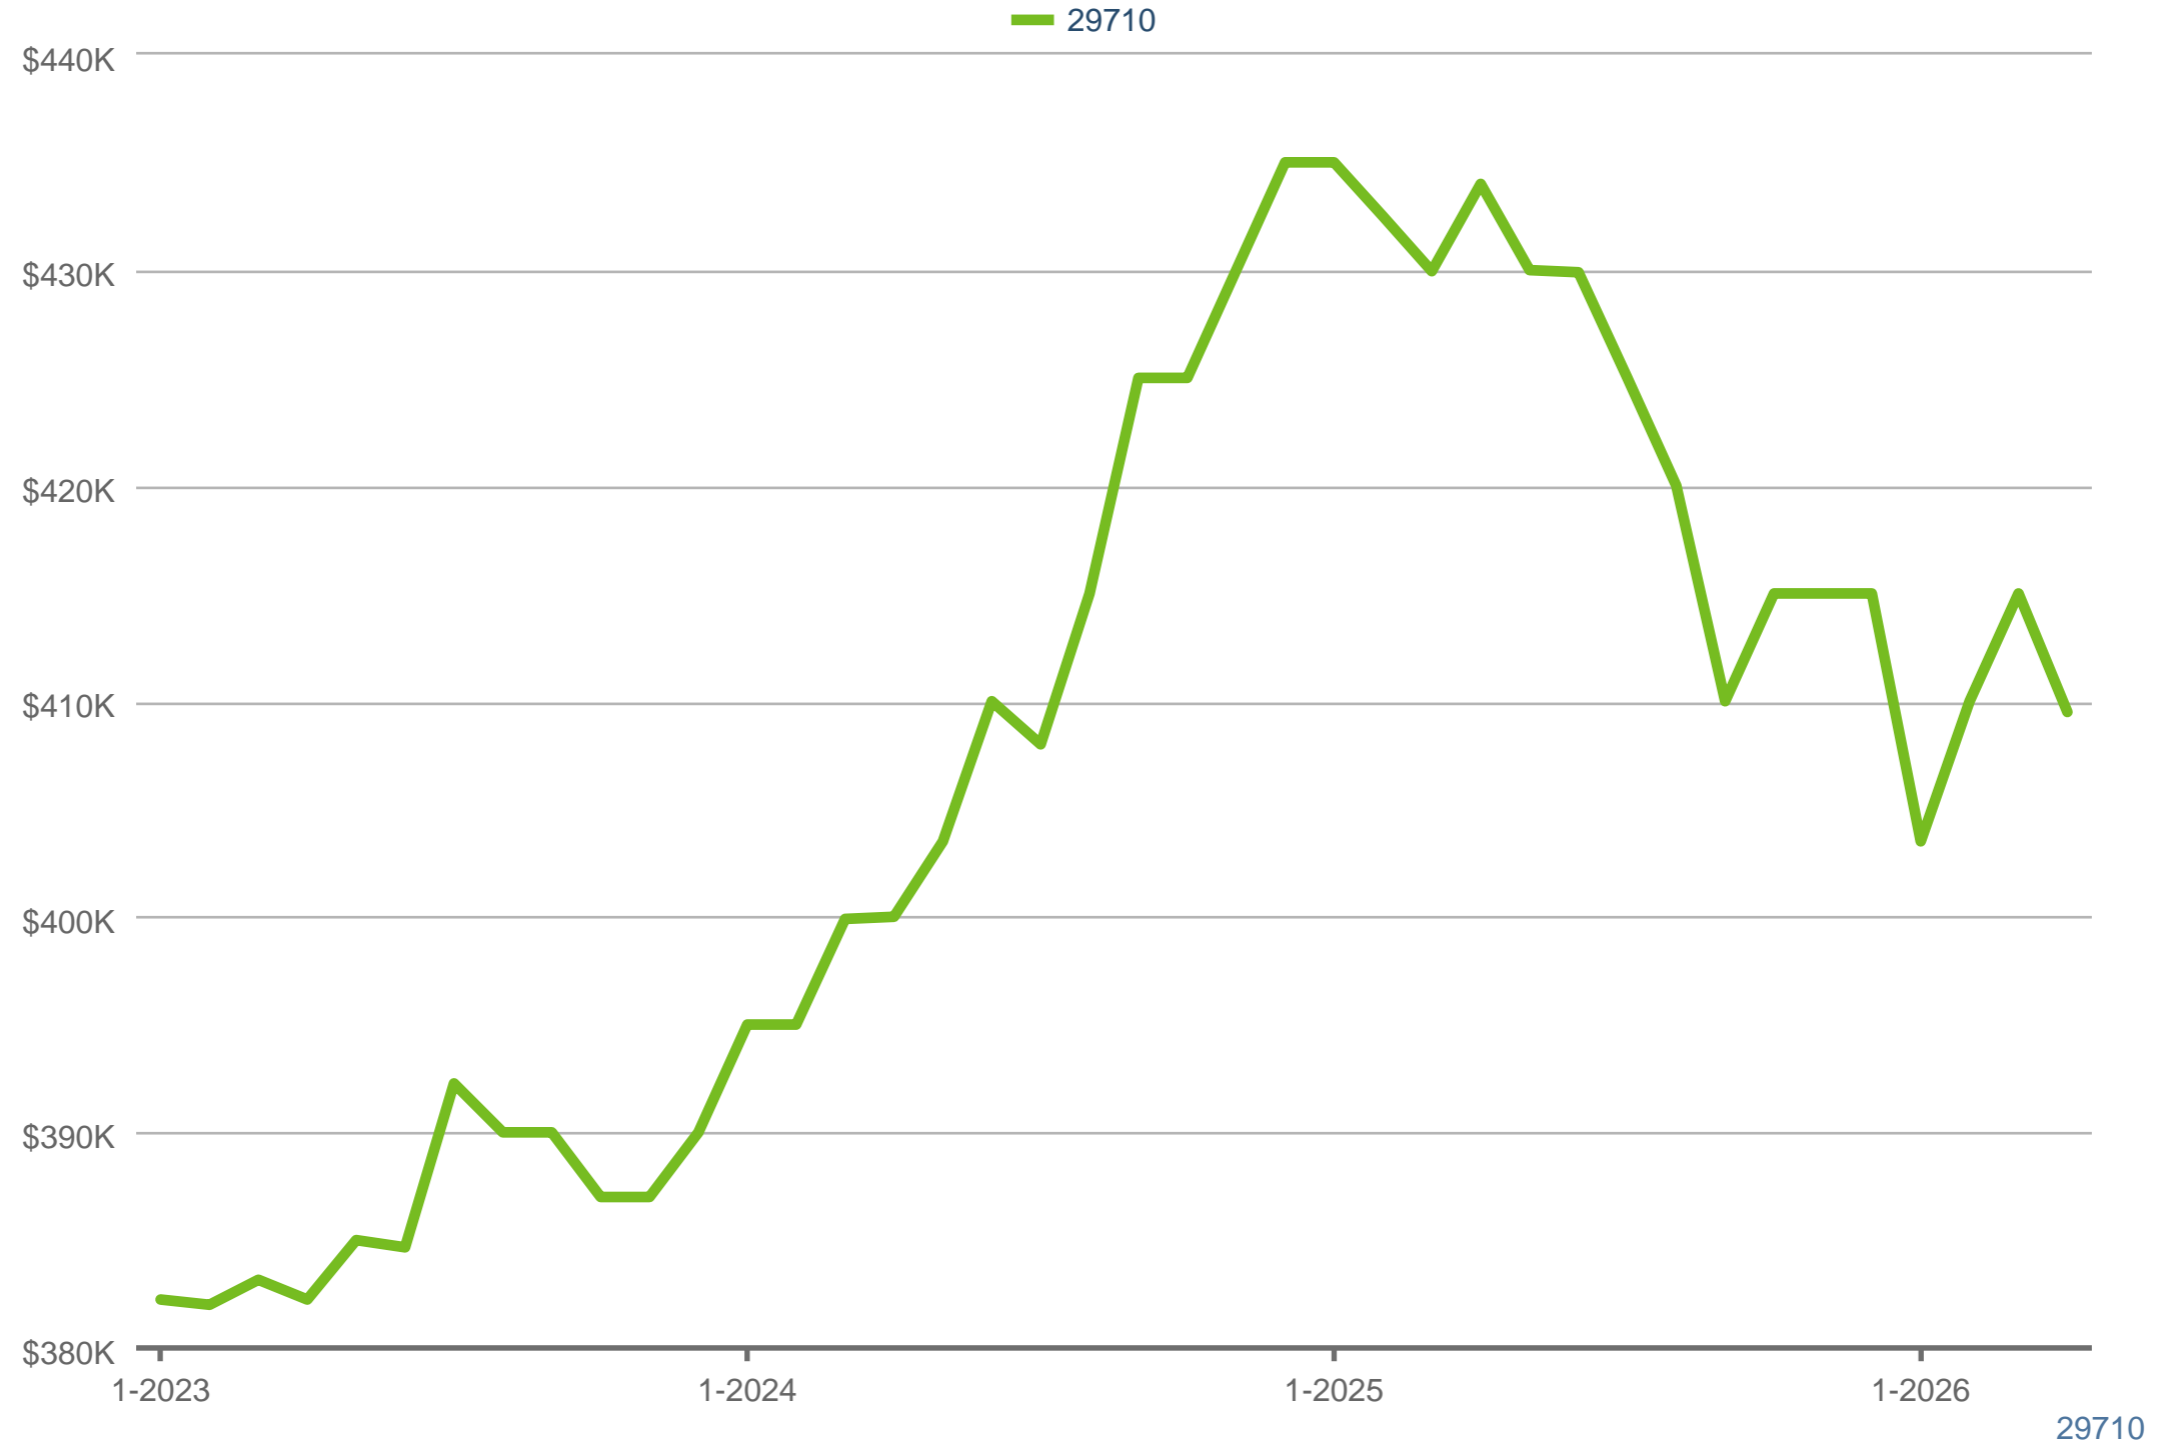

Tiffany Johannes
Charlotte Home Experts

Phone: 704-301-7404
tiffany@cltexperts.com

Median Sales Price

Each data point is 12 months of activity. Data is from May 7, 2026.

All data from CanopyMLS. Report provided by Charlotte Regional Realtor® Association. Data deemed reliable, but not guaranteed. SAM © 2026 ShowingTime Plus, LLC.