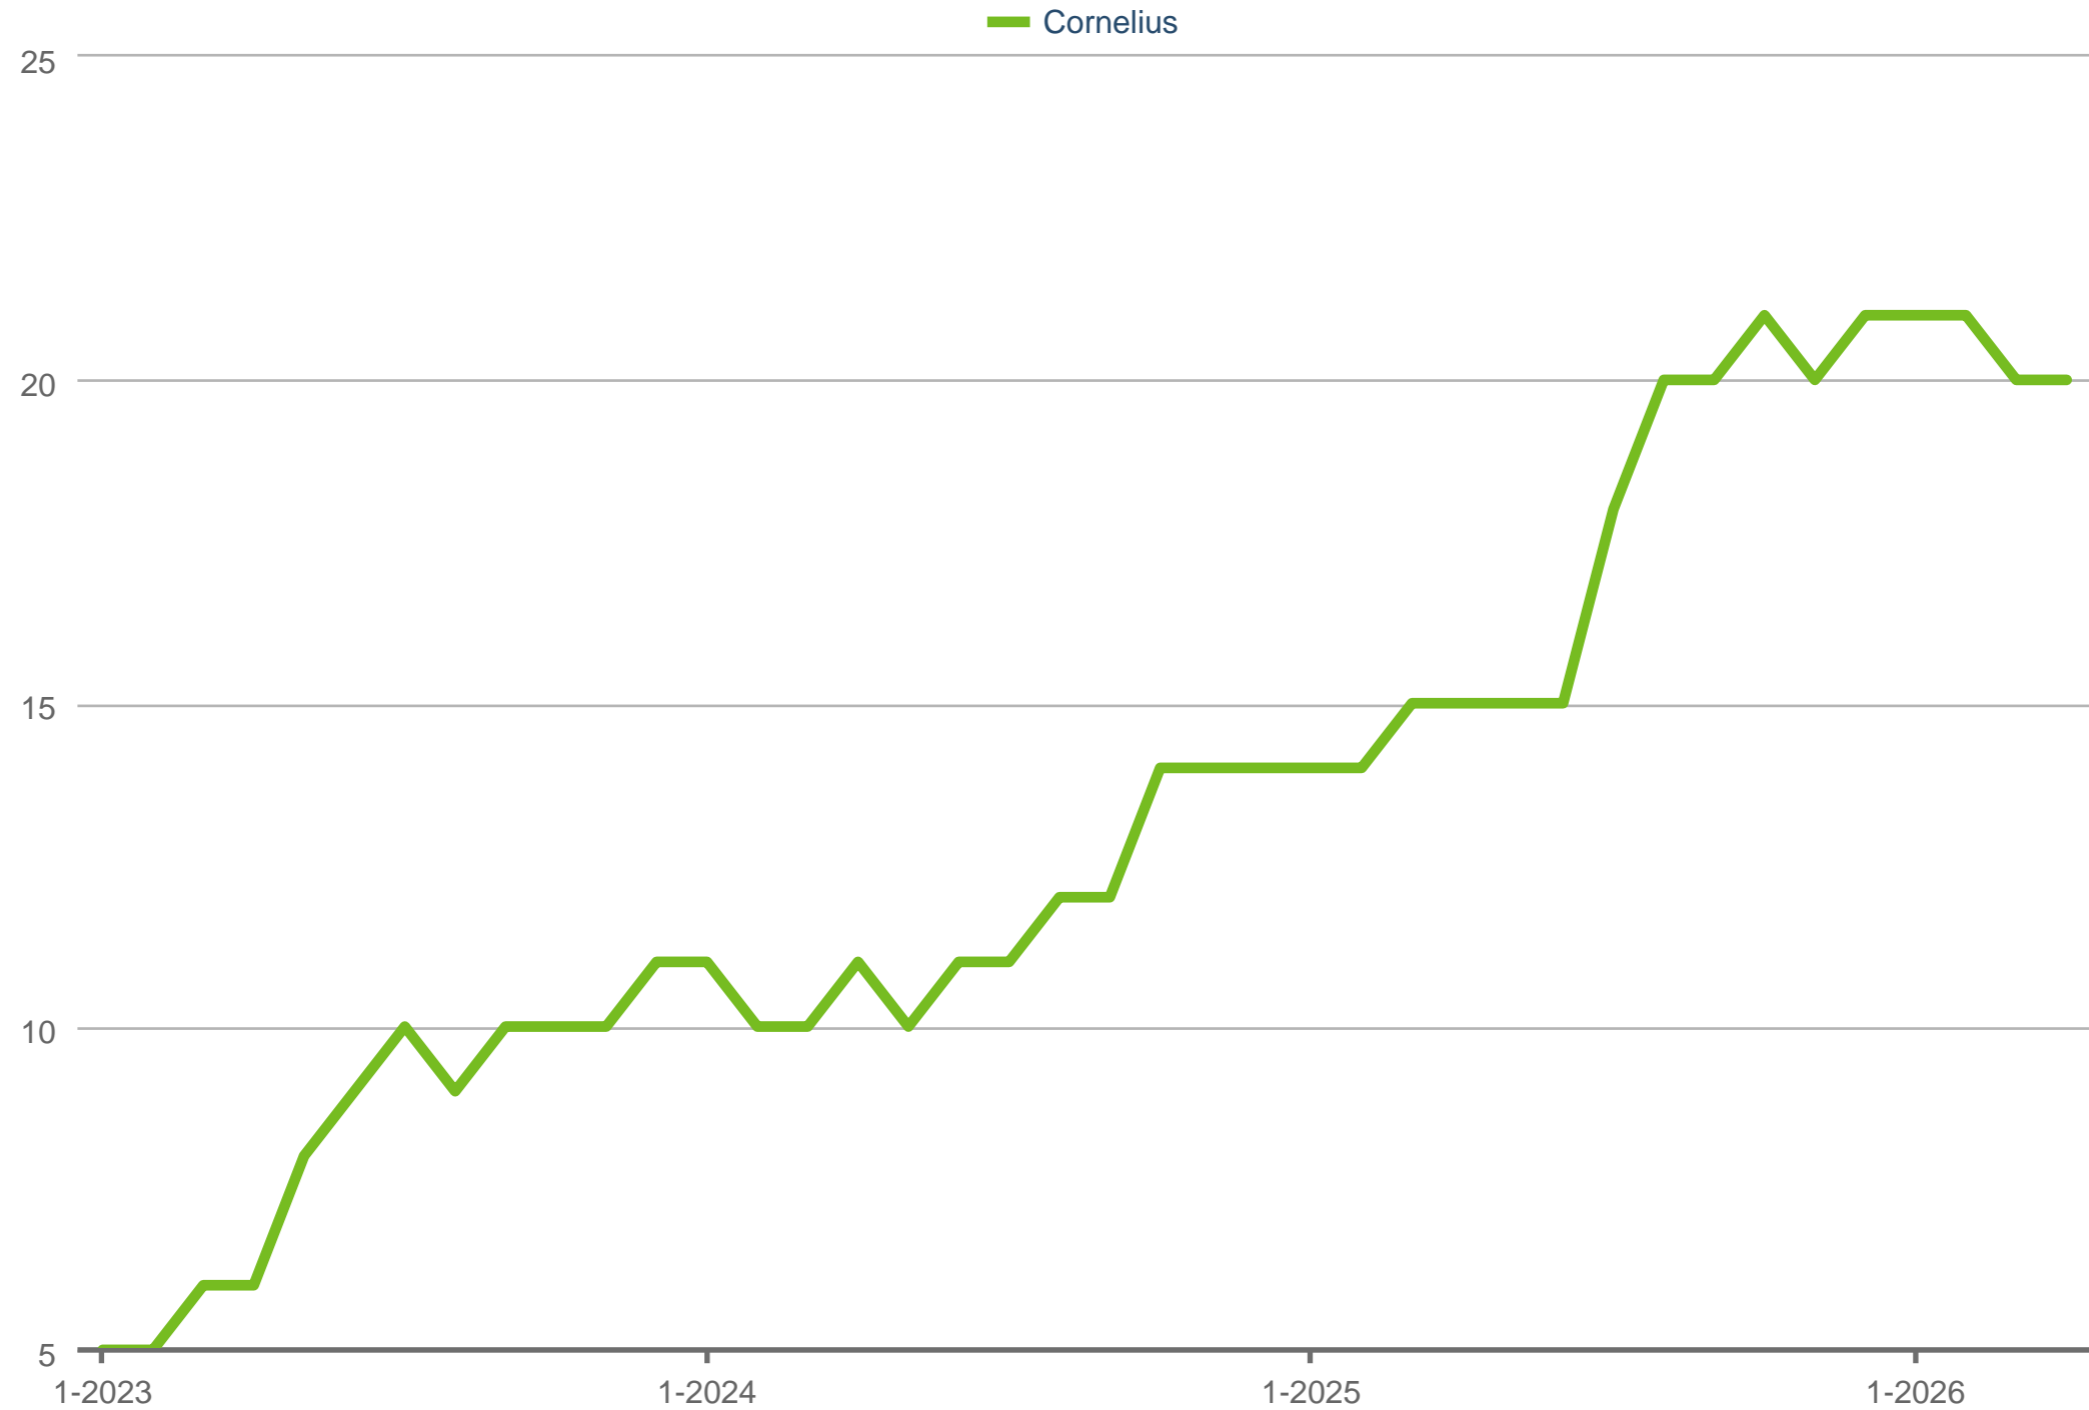

Tiffany Johannes
Charlotte Home Experts

Phone: 704-301-7404
tiffany@cltexperts.com

Median Days on Market

Cornelius

Each data point is 12 months of activity. Data is from May 7, 2026.

All data from CanopyMLS. Report provided by Charlotte Regional Realtor® Association. Data deemed reliable, but not guaranteed. SAM © 2026 ShowingTime Plus, LLC.