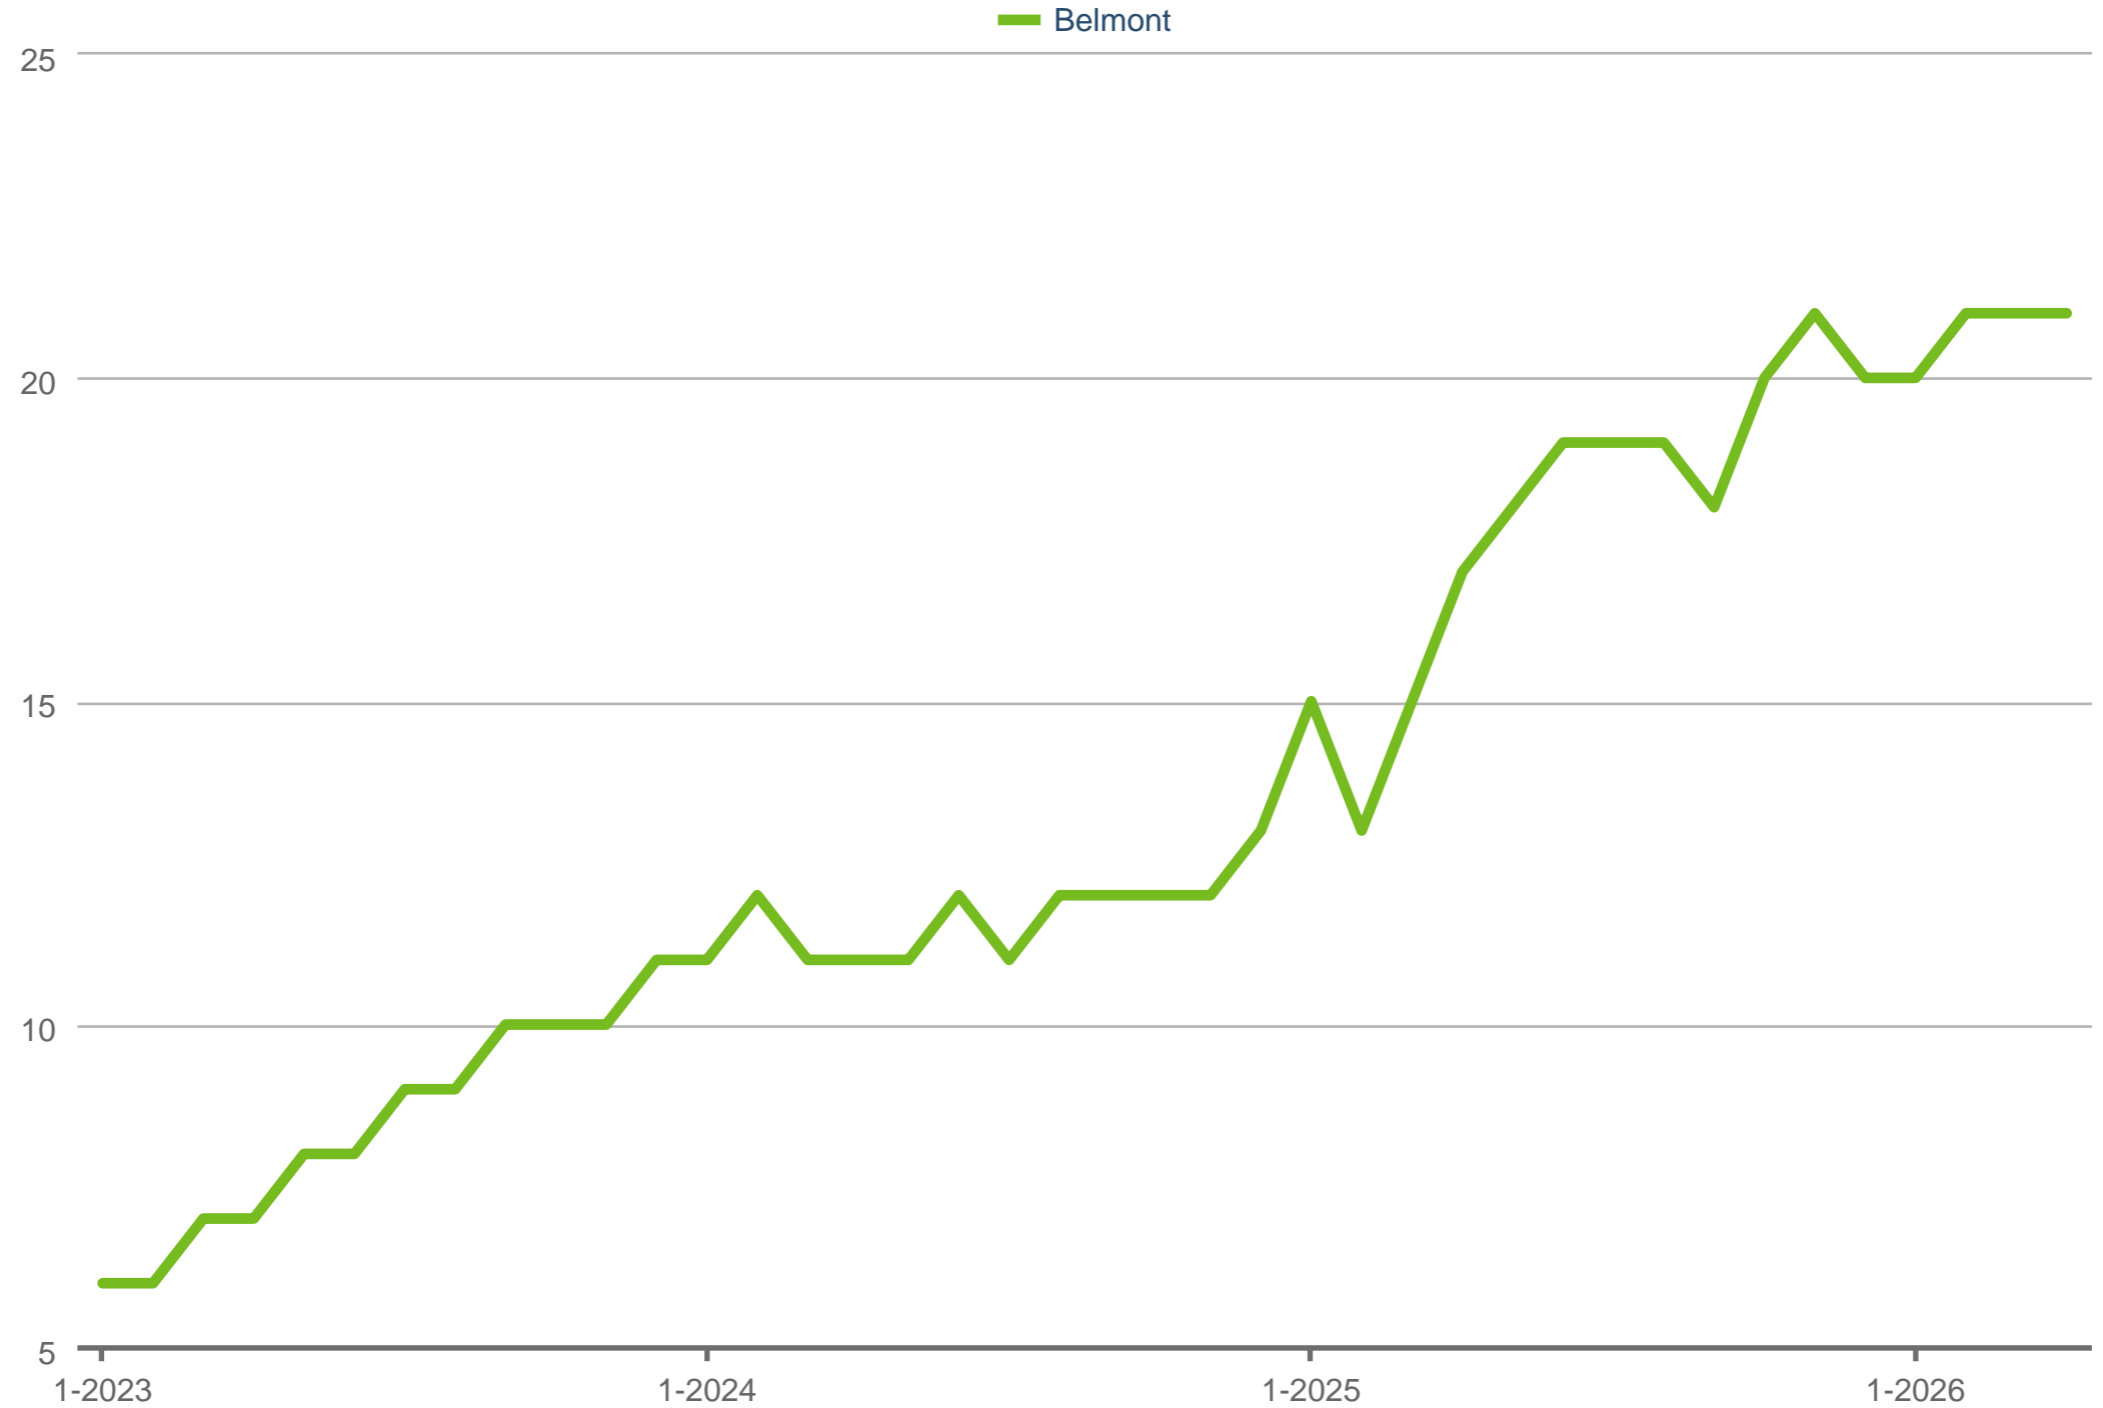

### Median Days on Market

Belmont

Each data point is 12 months of activity. Data is from May 7, 2026.

All data from CanopyMLS. Report provided by Charlotte Regional Realtor® Association. Data deemed reliable, but not guaranteed. SAM © 2026 ShowingTime Plus, LLC.