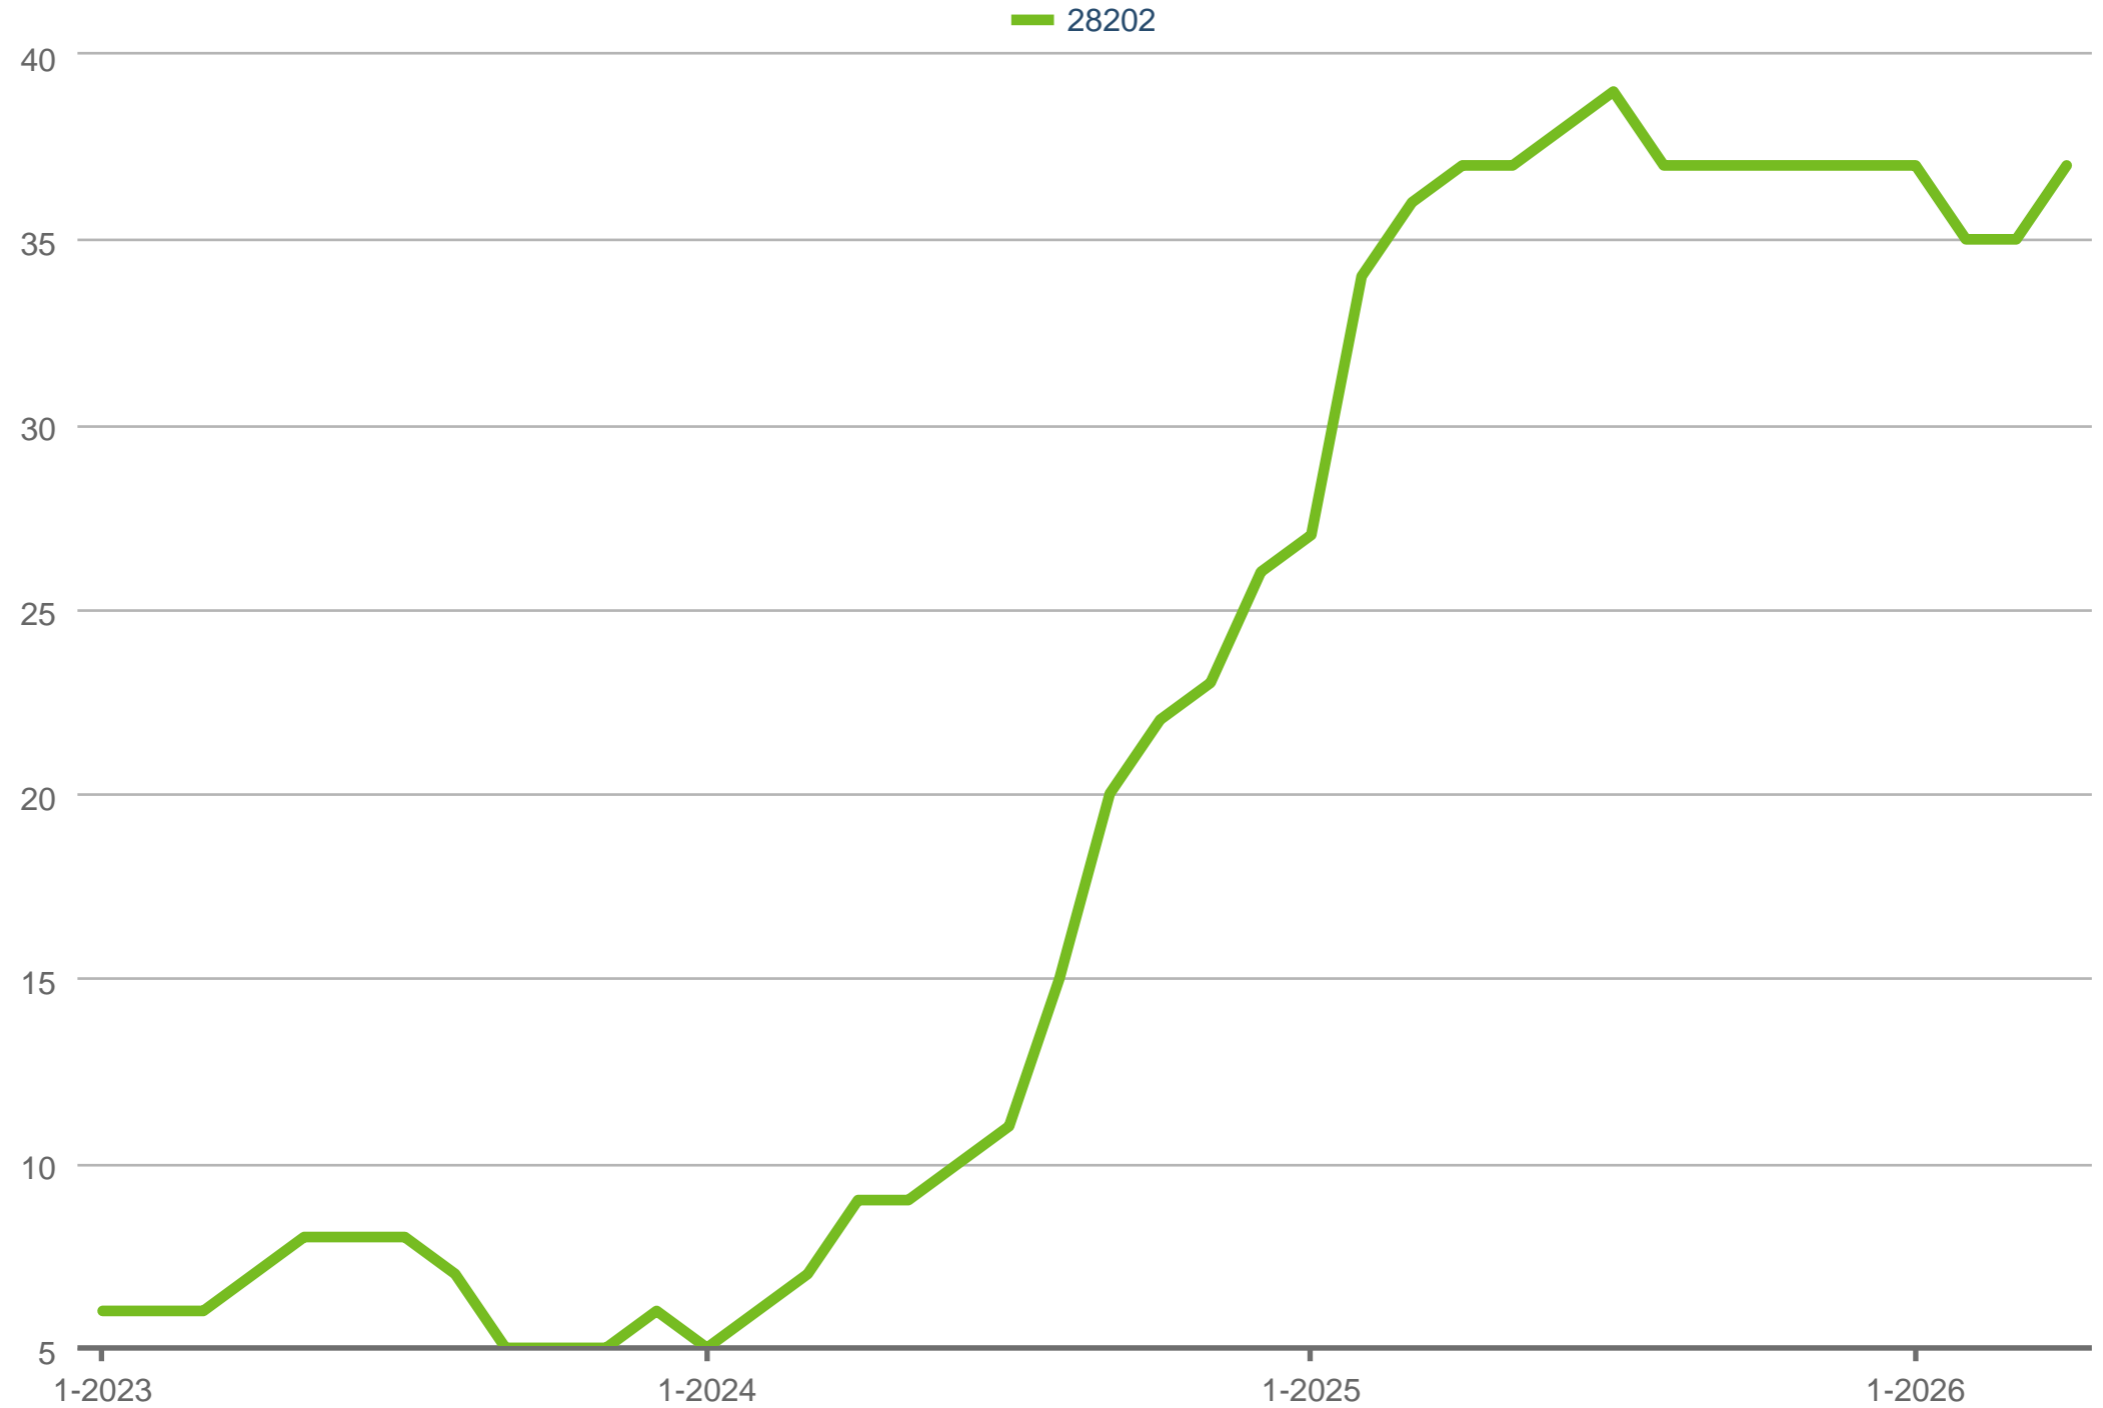

Tiffany Johannes
Charlotte Home Experts

Phone: 704-301-7404
tiffany@cltexperts.com

Median Days on Market

28202

Each data point is 12 months of activity. Data is from May 7, 2026.

All data from CanopyMLS. Report provided by Charlotte Regional Realtor® Association. Data deemed reliable, but not guaranteed. SAM © 2026 ShowingTime Plus, LLC.