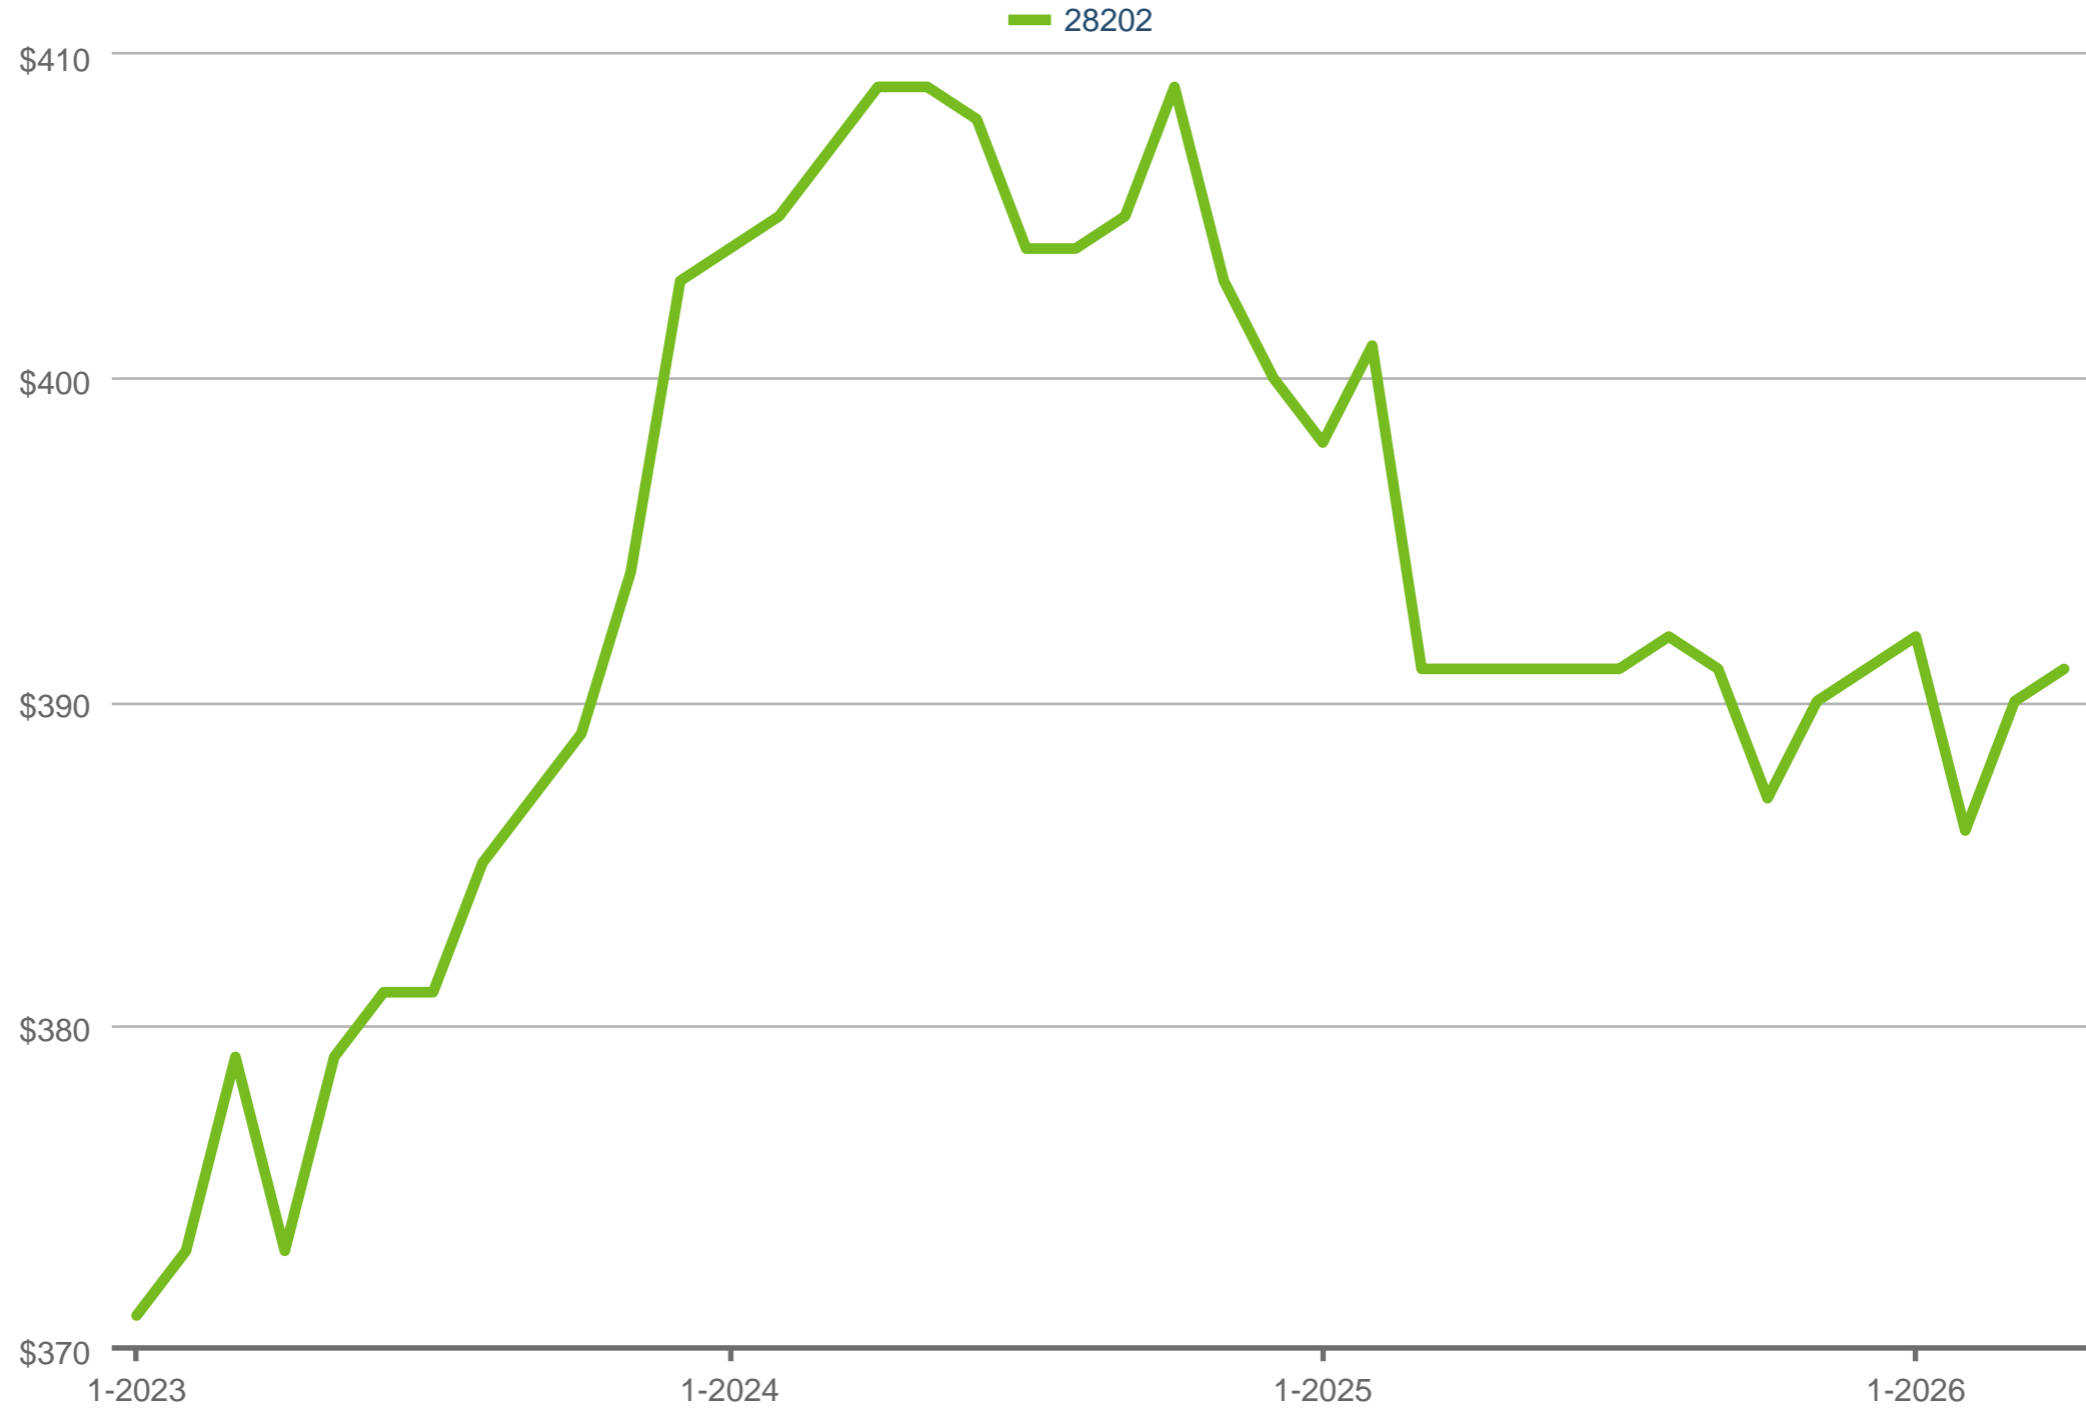

### Median Price Per Square Foot

28202

Each data point is 12 months of activity. Data is from May 7, 2026.

All data from CanopyMLS. Report provided by Charlotte Regional Realtor® Association. Data deemed reliable, but not guaranteed. SAM © 2026 ShowingTime Plus, LLC.