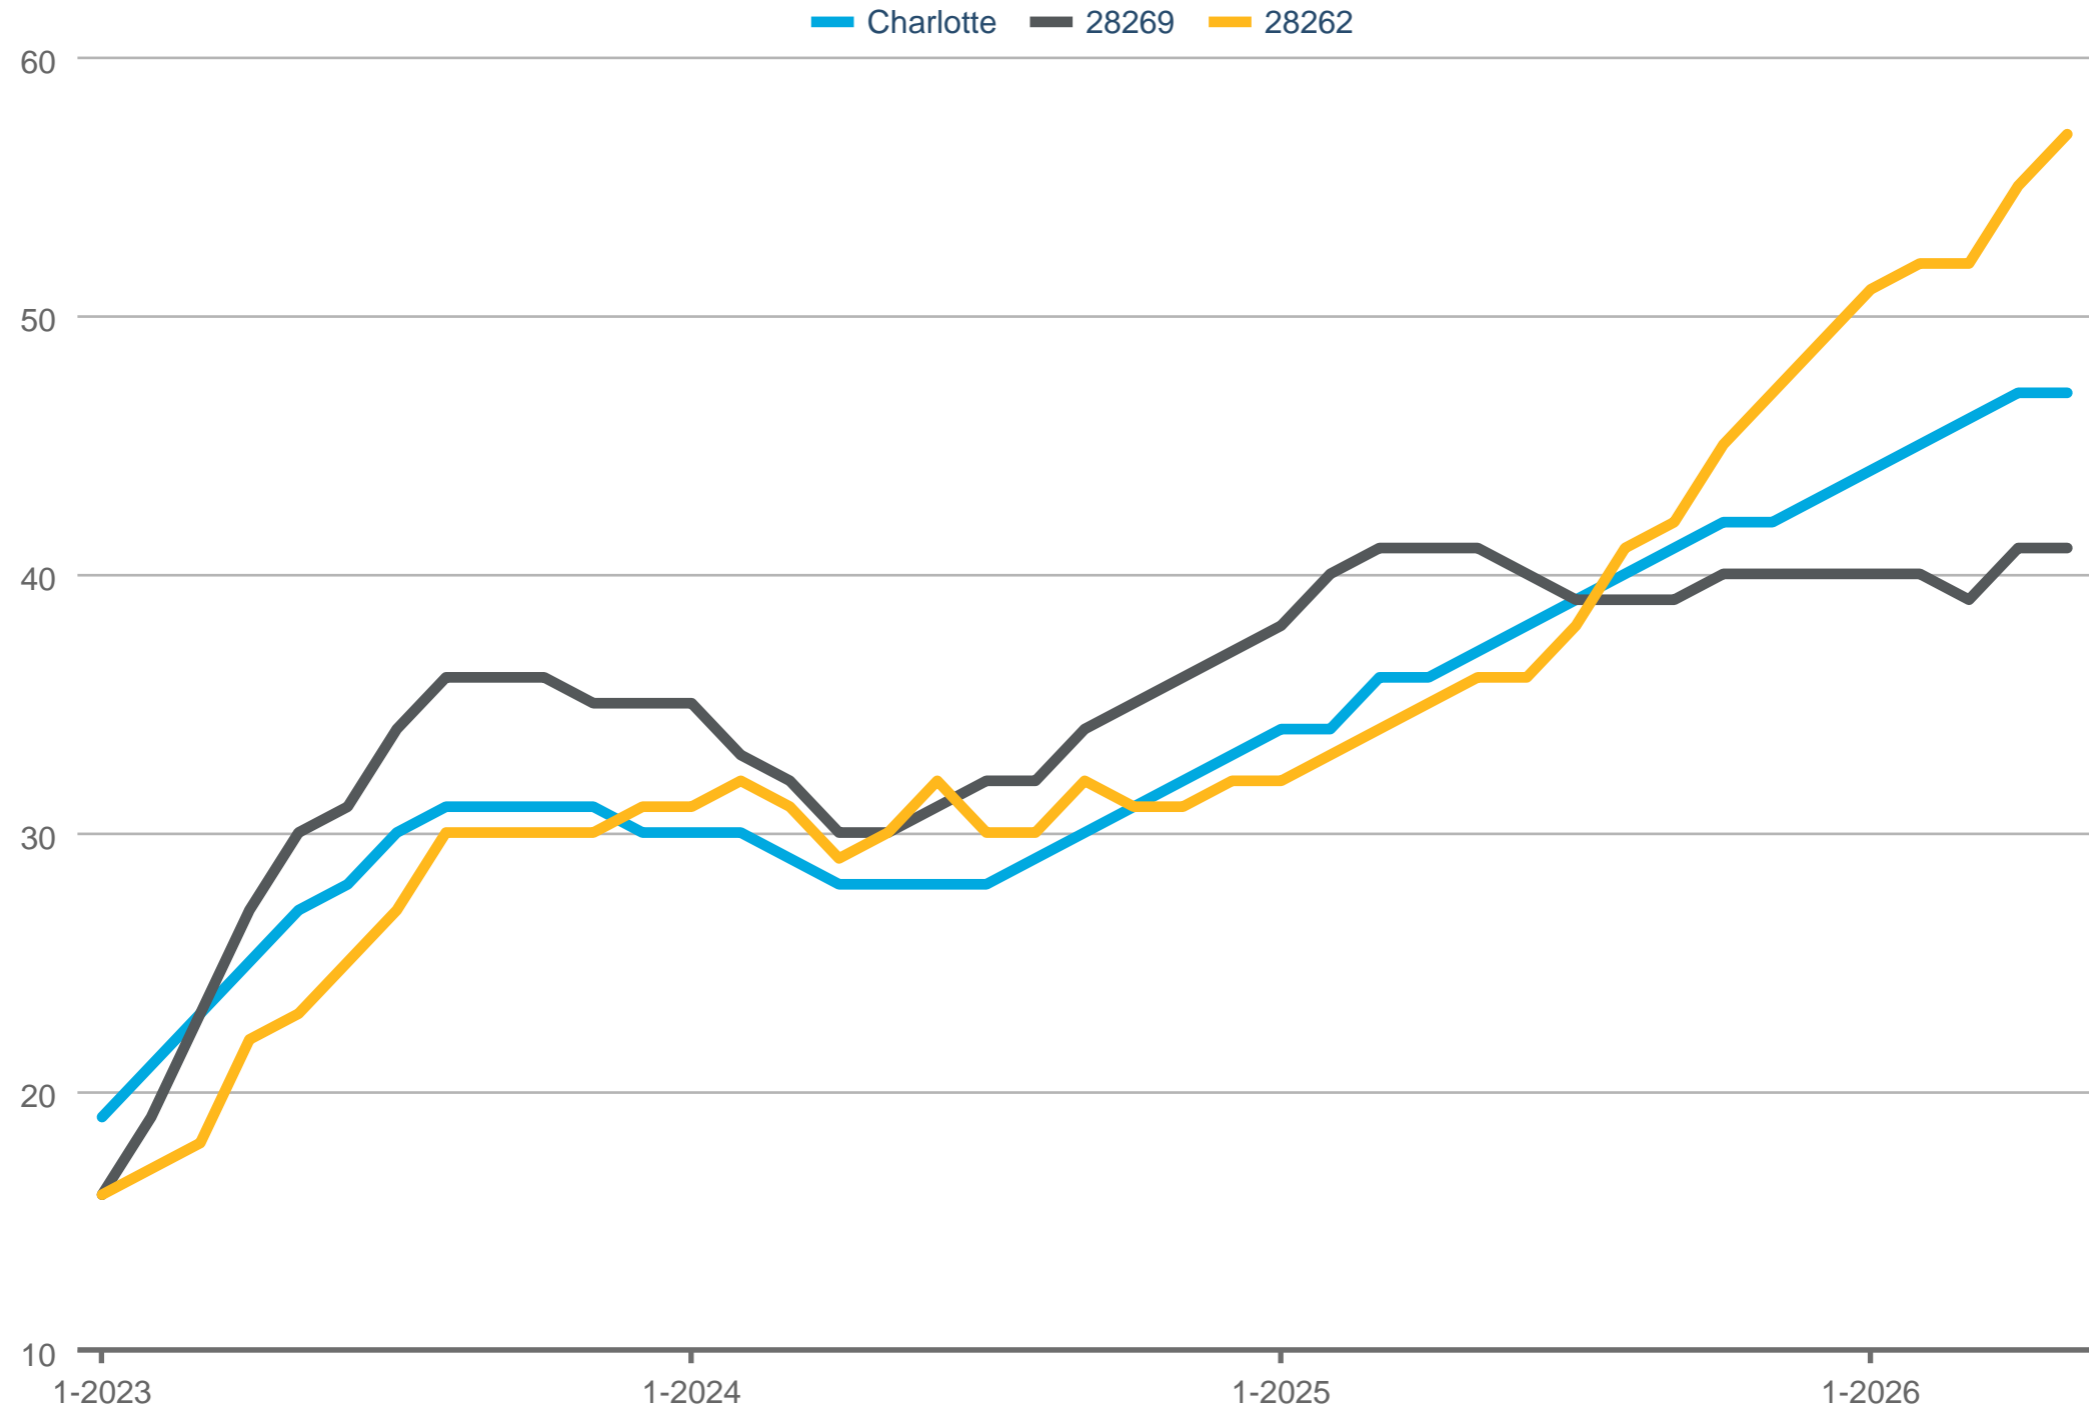

Average Days on Market

Charlotte & 28269 & 28262

Each data point is 12 months of activity. Data is from June 24, 2026.

All data from CanopyMLS. Report provided by Charlotte Regional Realtor® Association. Data deemed reliable, but not guaranteed. SAM © 2026 ShowingTime Plus, LLC.