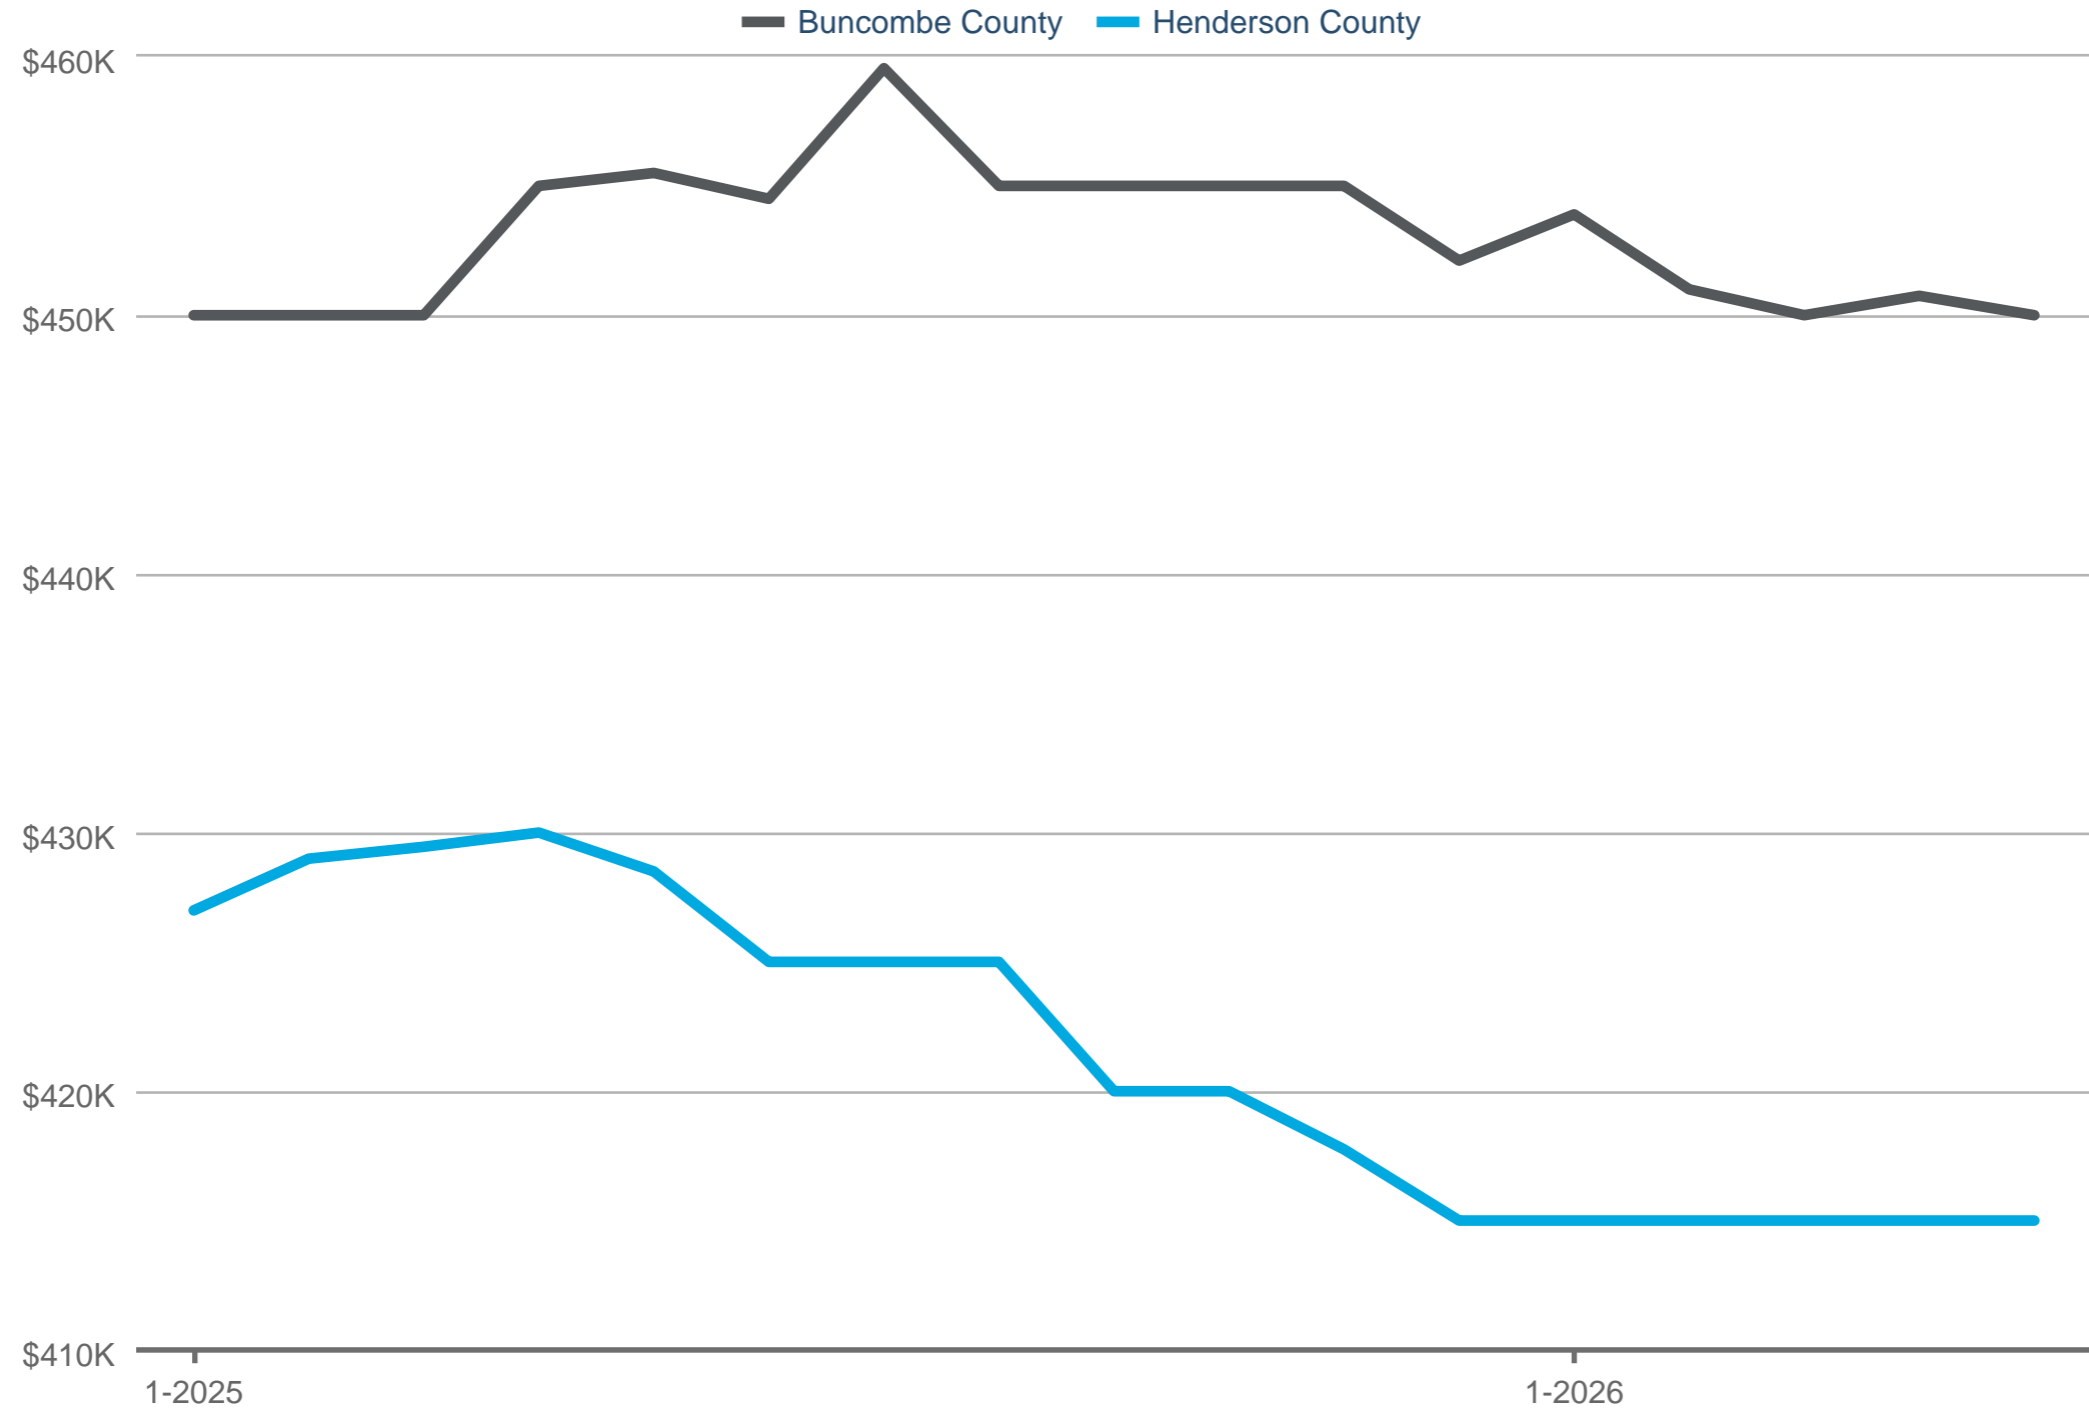

Median Sales Price

Buncombe County & Henderson County

Each data point is 12 months of activity. Data is from June 23, 2026.