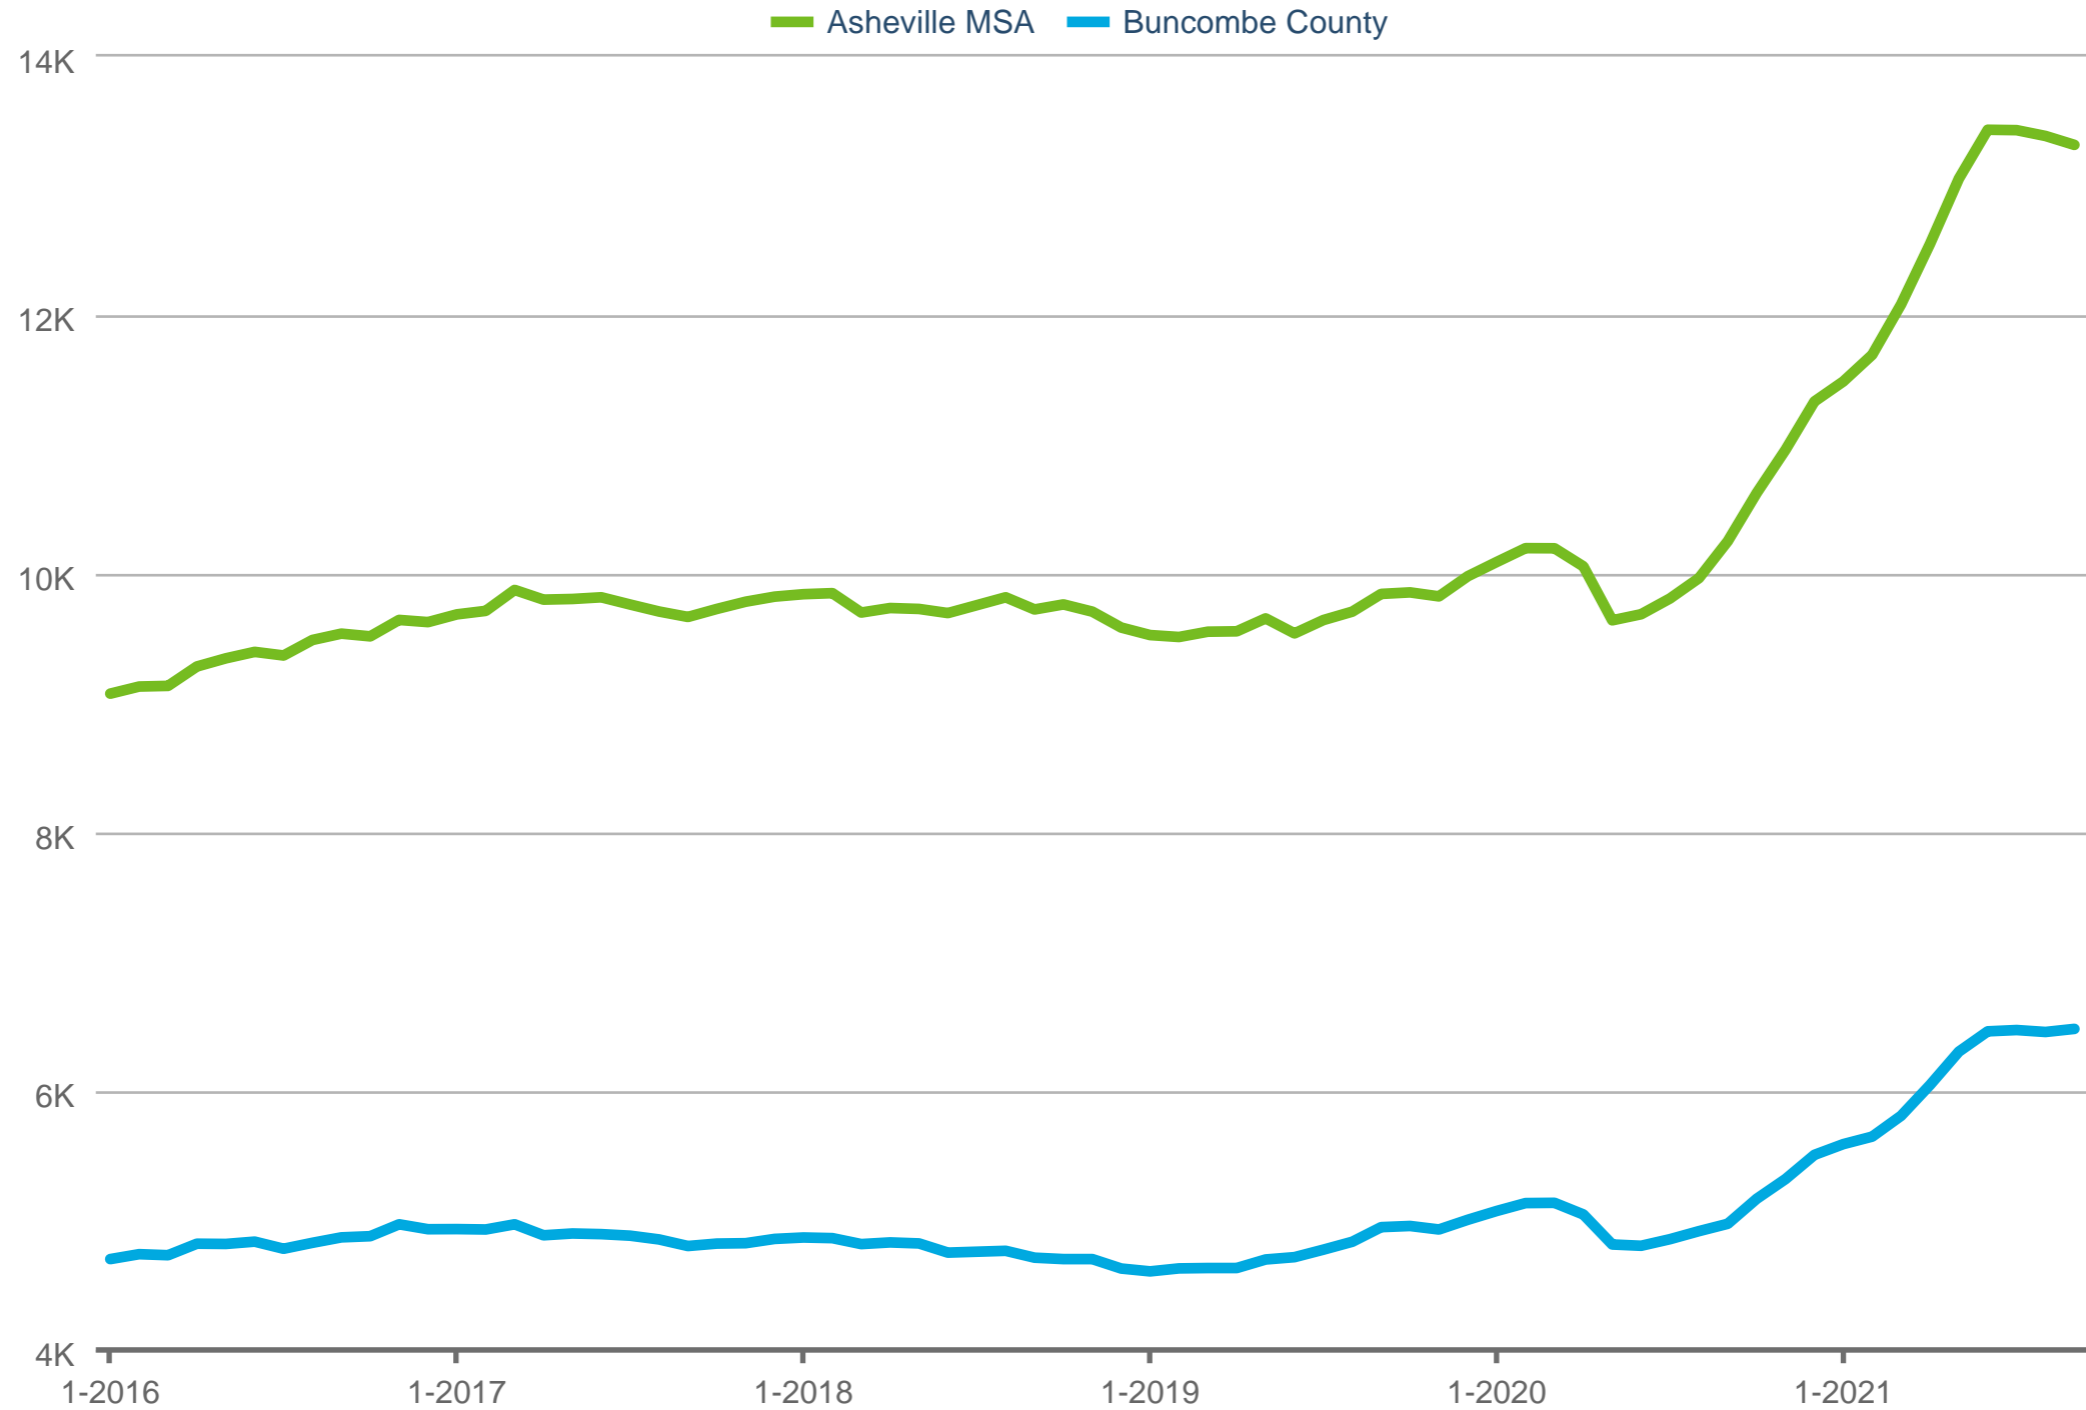

Closed Sales

Asheville MSA & Buncombe County

Each data point is 12 months of activity. Data is from October 11, 2021.