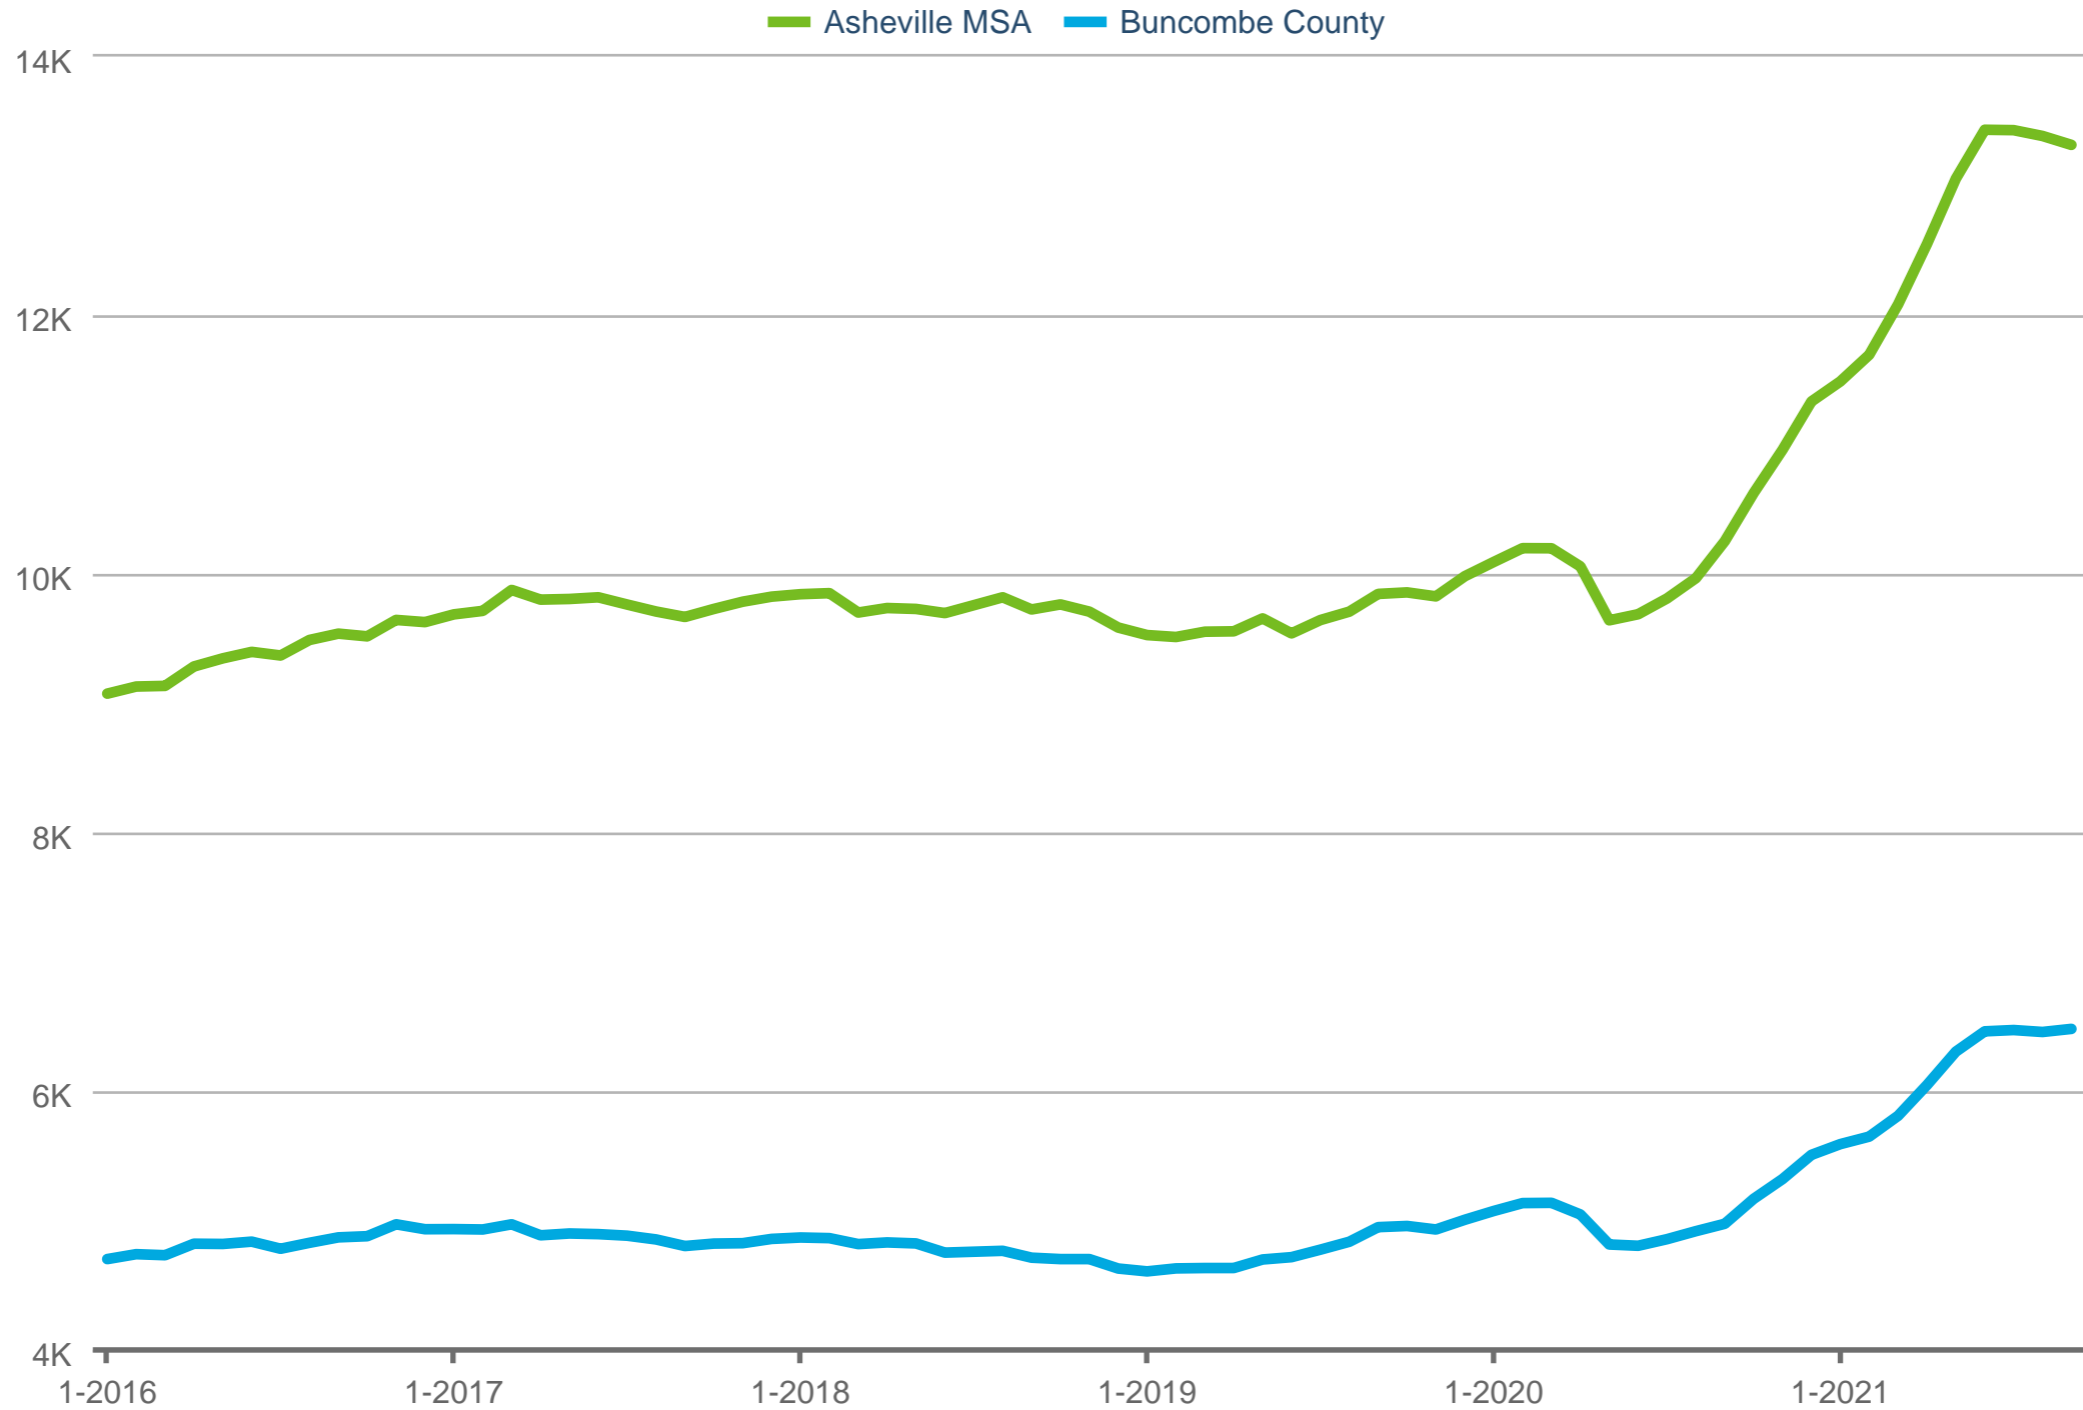

Closed Sales

Asheville MSA & Buncombe County

Each data point is 12 months of activity. Data is from October 11, 2021.