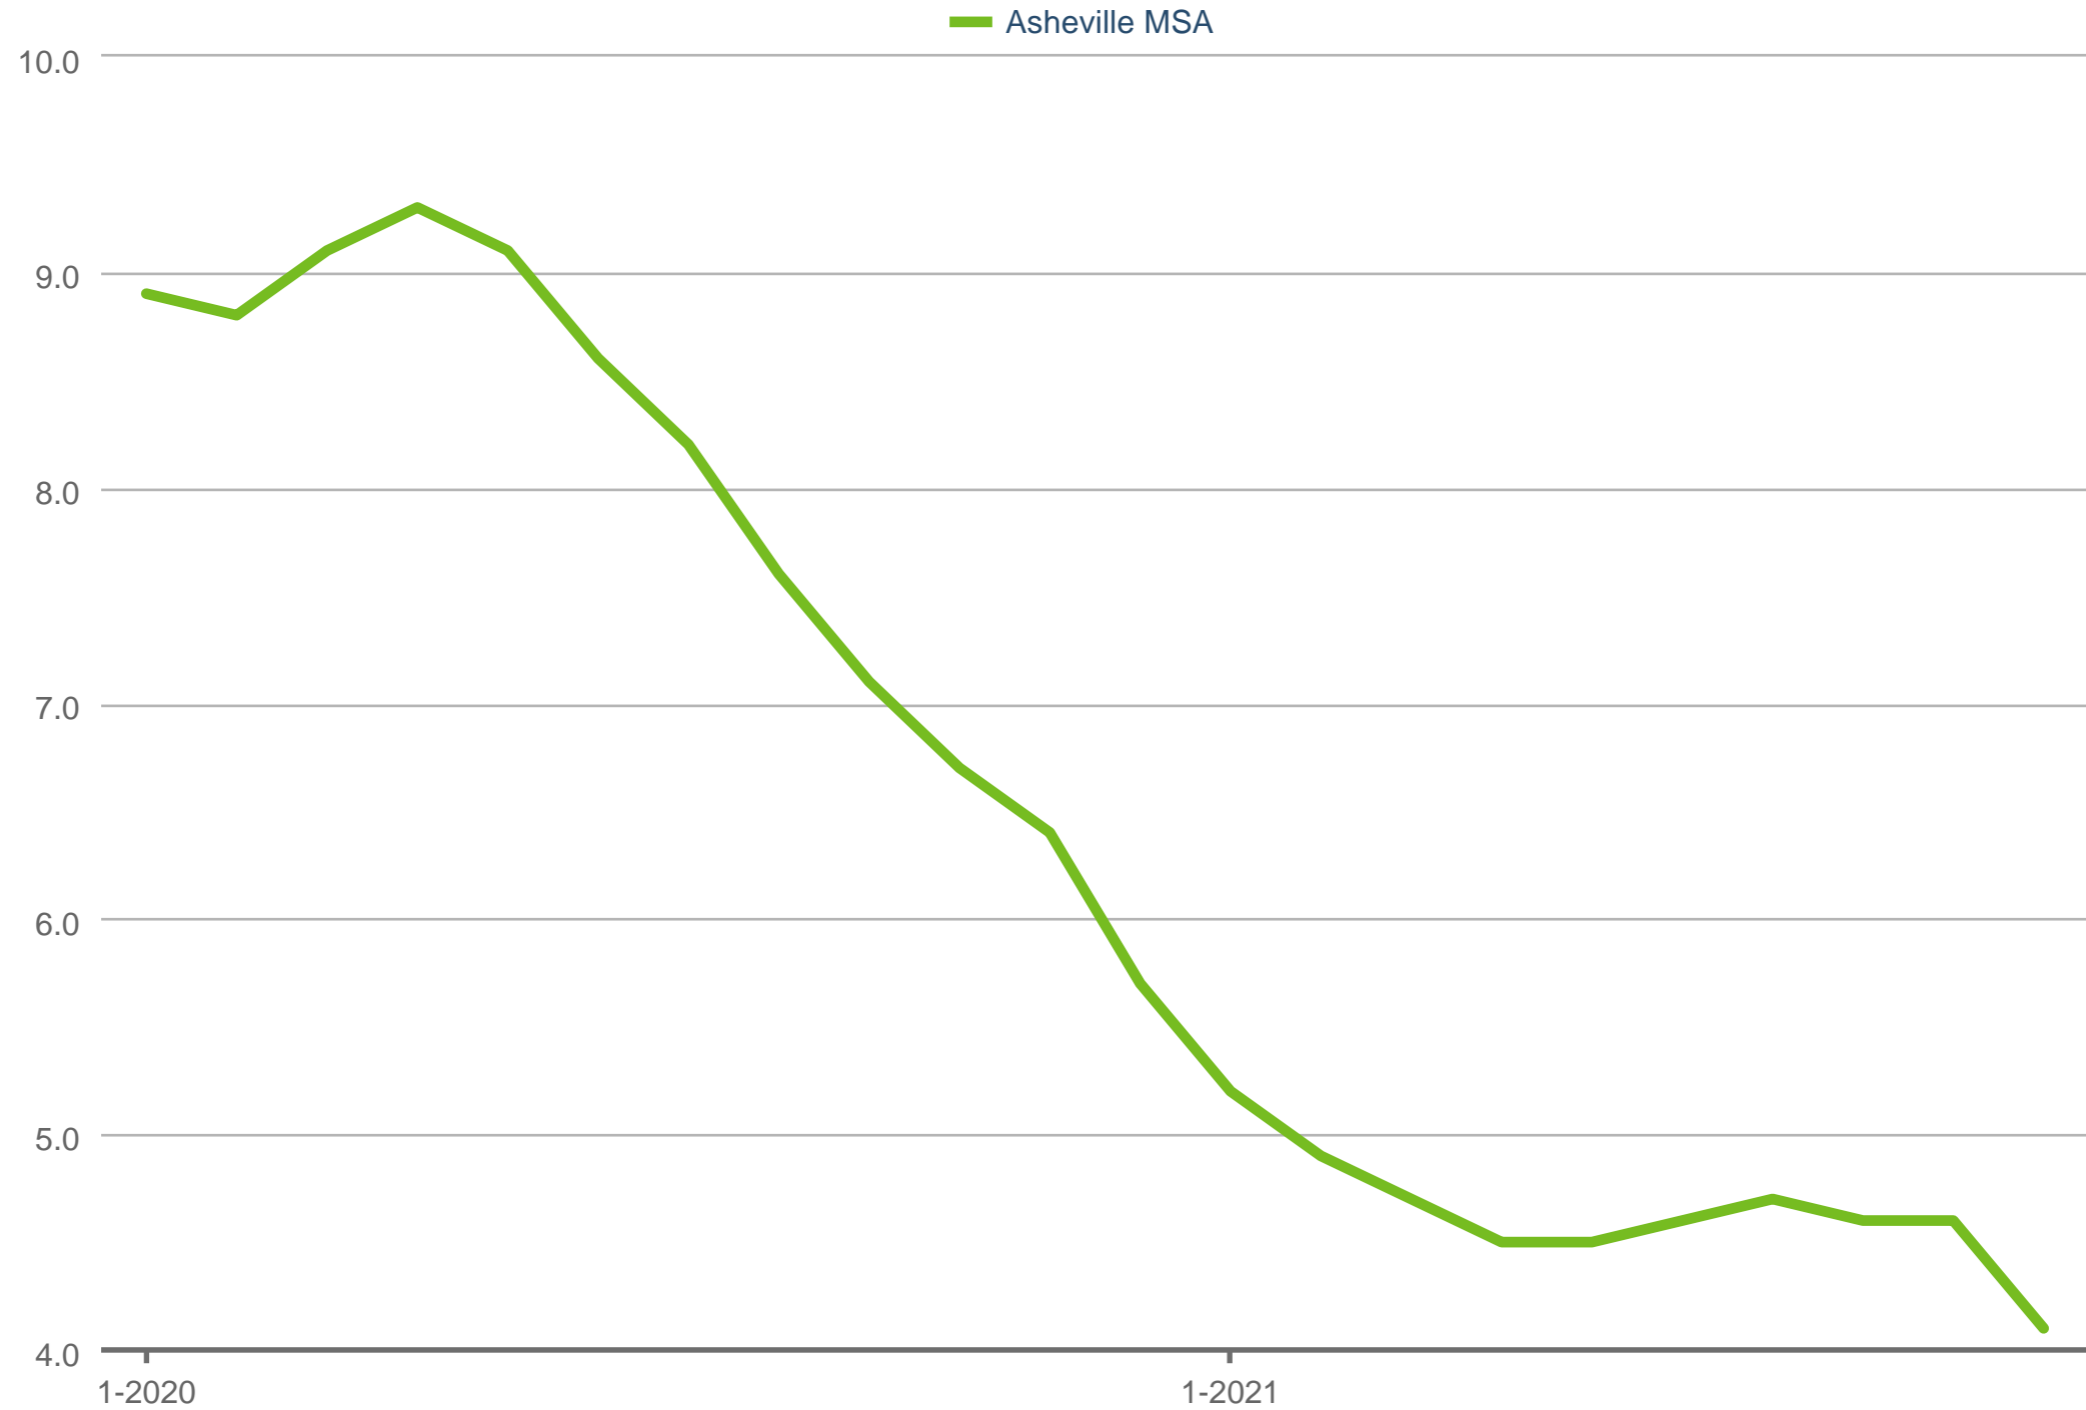

### Months Supply of Homes for Sale

Asheville MSA

Each data point is one month of activity. Data is from November 2, 2021.

All data from CanopyMLS. Report provided by Charlotte Regional Realtor® Association. Data deemed reliable, but not guaranteed. SAM © 2024 ShowingTime.